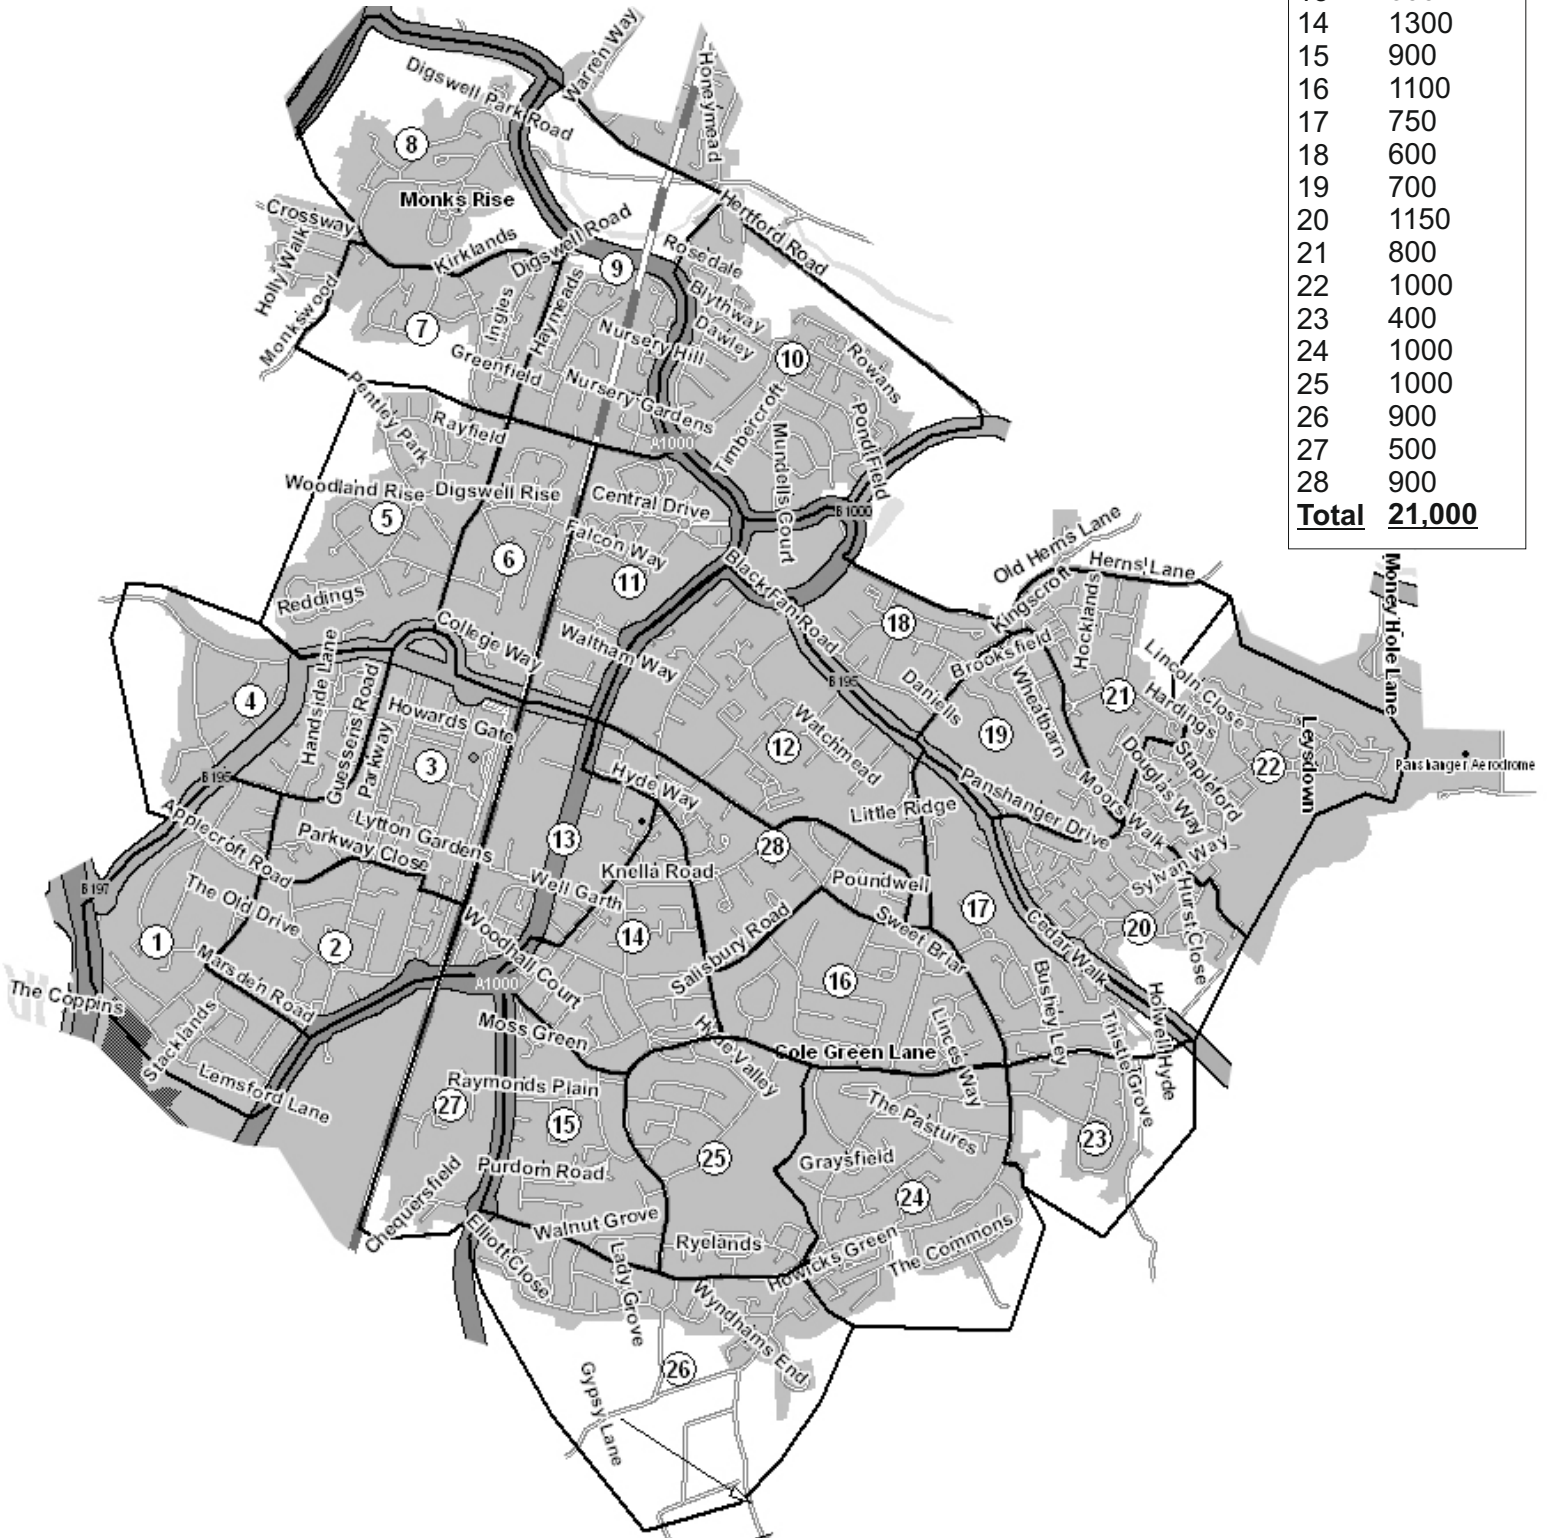

# AL7-AL8

## Inc Welwyn Garden City

Area	QTY
1	1000
2	600
3	900
4	700
5	600
6	500
7	600
8	300
9	900
10	1300
11	<b>Industrial</b>
12	<b>Industrial</b>
13	600
14	1300
15	900
16	1100
17	750
18	600
19	700
20	1150
21	800
22	1000
23	400
24	1000
25	1000
26	900
27	500
28	900
<b>Total</b>	<b>21,000</b>

DOR-2-DOR™ DOR-DROPZ™ POST-PEOPLE™ are trademarks.  
 DOR-2-DOR™ is a franchise all offices are owned and operated independently under licence.