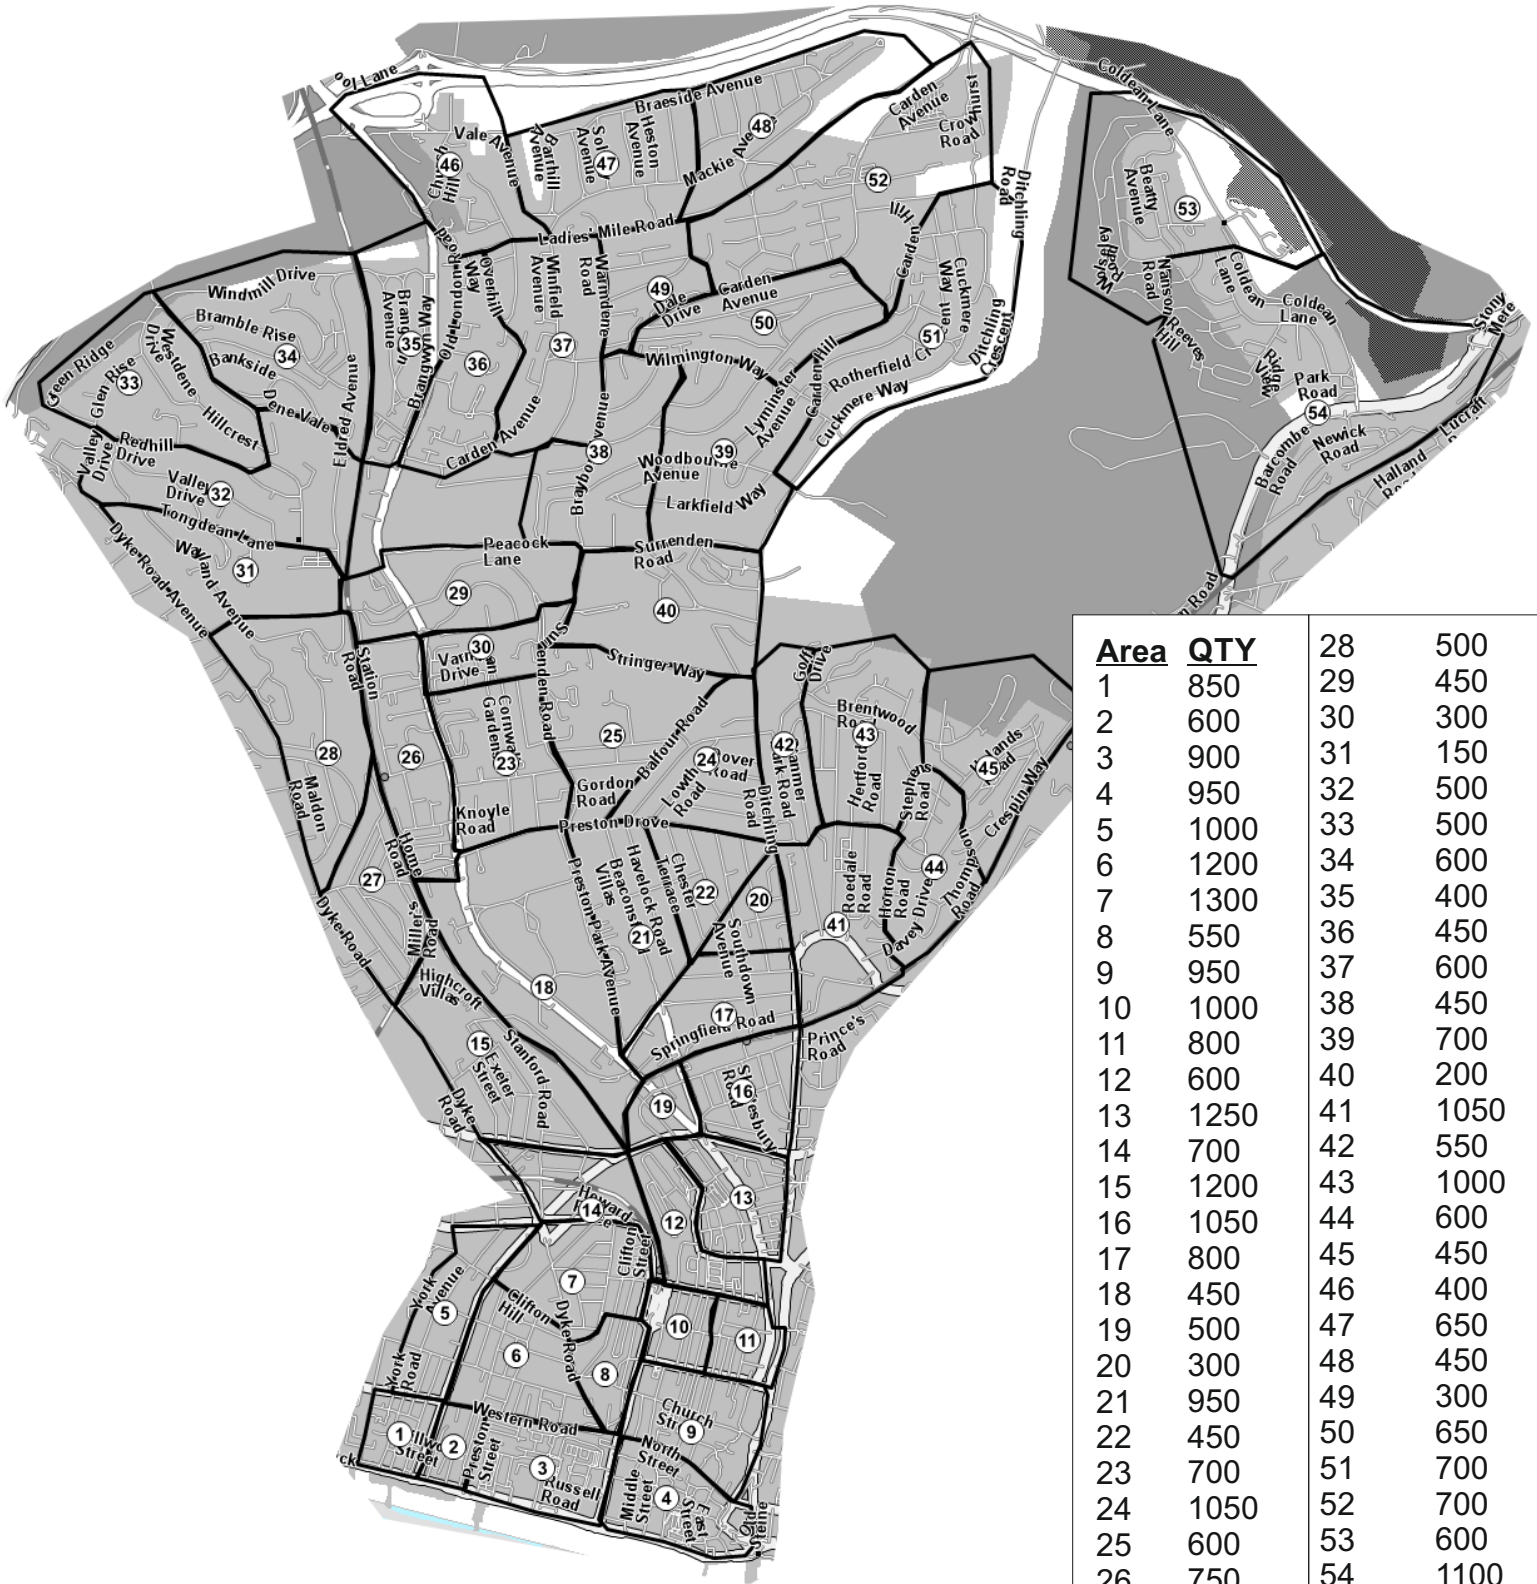

BN1

Inc: BRIGHTON

Area	QTY		
1	850	28	500
2	600	29	450
3	900	30	300
4	950	31	150
5	1000	32	500
6	1200	33	500
7	1300	34	600
8	550	35	400
9	950	36	450
10	1000	37	600
11	800	38	450
12	600	39	700
13	1250	40	200
14	700	41	1050
15	1200	42	550
16	1050	43	1000
17	800	44	600
18	450	45	450
19	500	46	400
20	300	47	650
21	950	48	450
22	450	49	300
23	700	50	650
24	1050	51	700
25	600	52	700
26	750	53	600
27	850	54	1100
		Total	37,300

DOR-2-DOR™ DOR-DROPZ™ POST-PEOPLE™ are trademarks.
 DOR-2-DOR™ is a franchise all offices are owned and operated independently under licence.