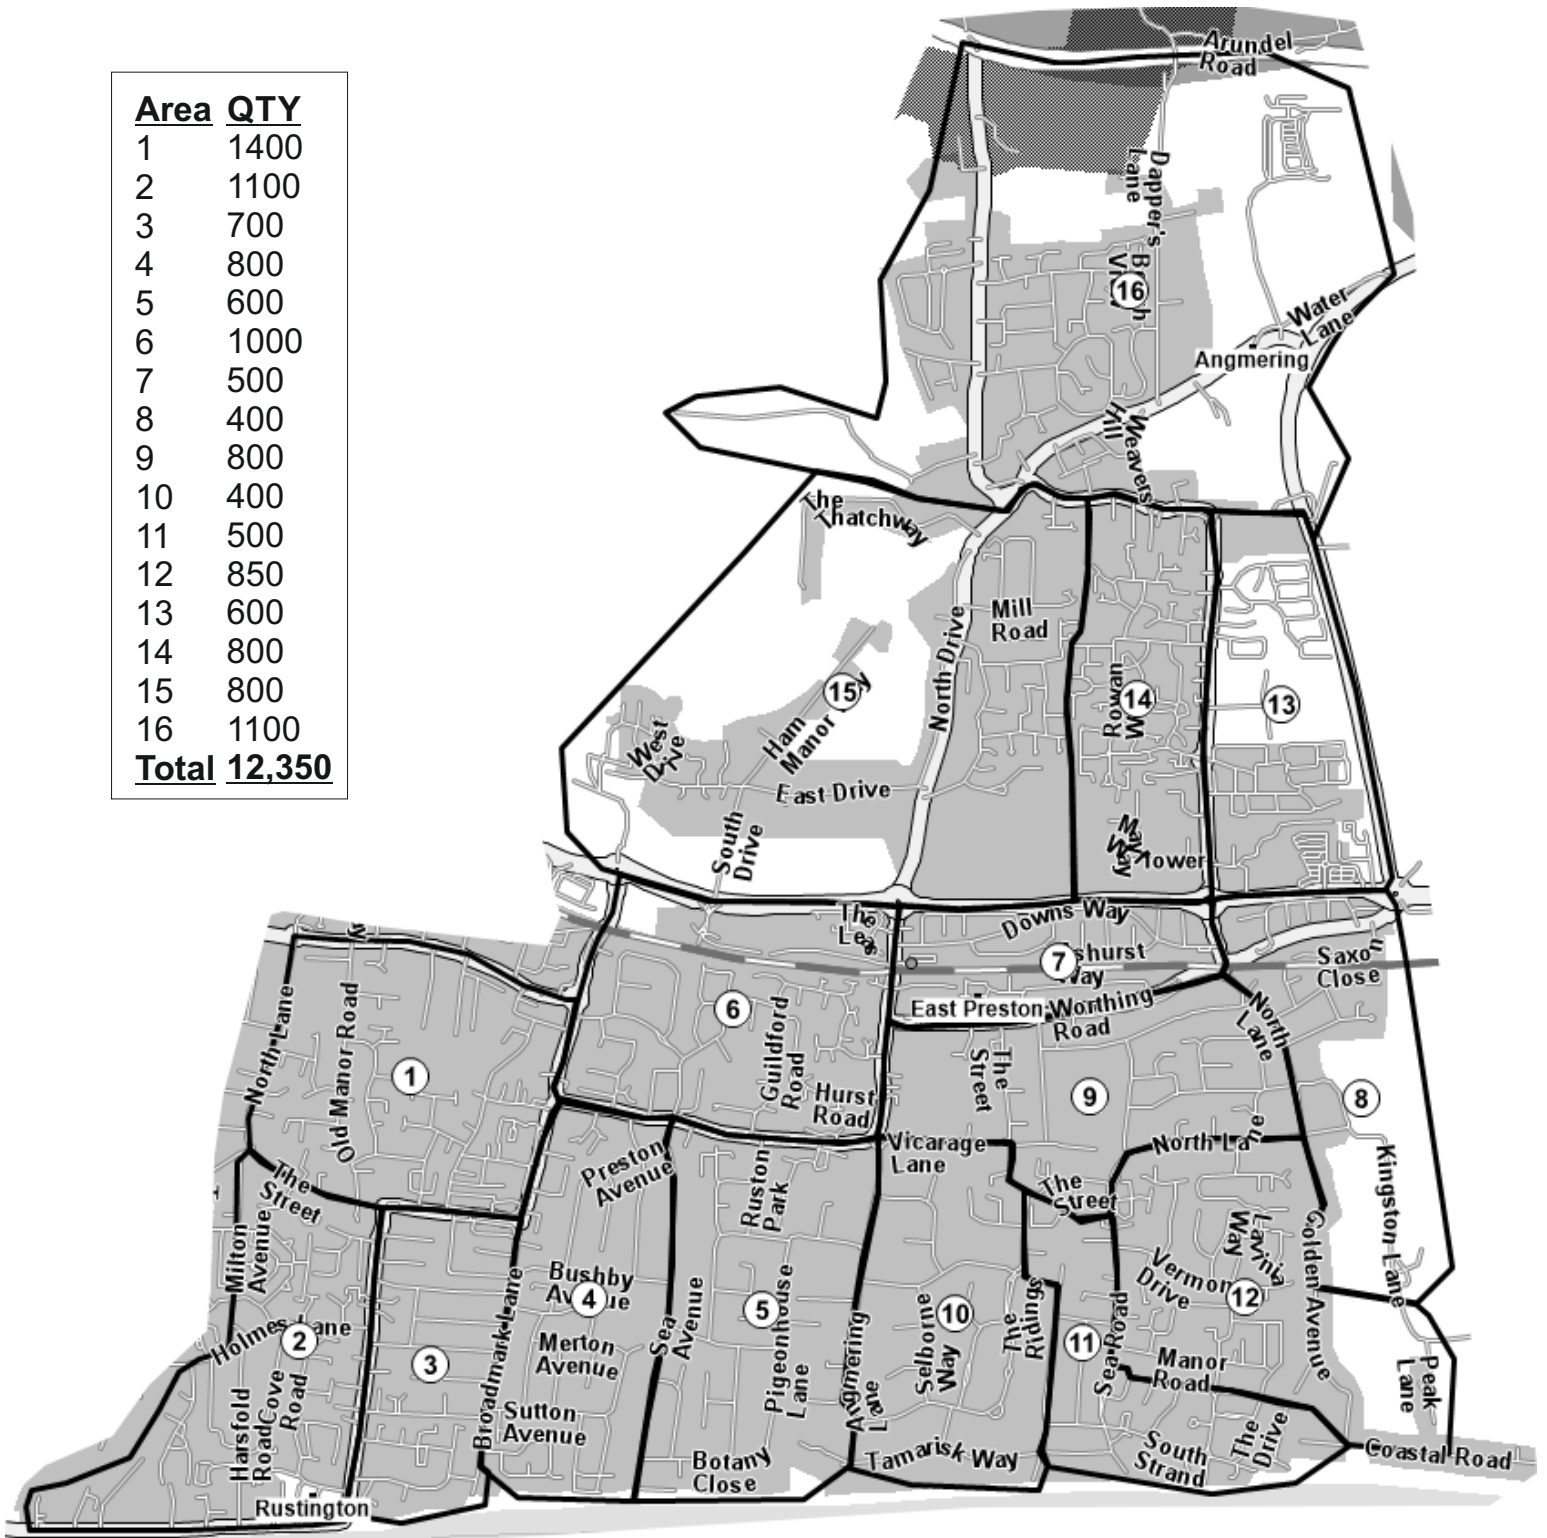

BN16

Inc: RUSTINGTON, EAST PRESTON & ANGMERING

Area	QTY
1	1400
2	1100
3	700
4	800
5	600
6	1000
7	500
8	400
9	800
10	400
11	500
12	850
13	600
14	800
15	800
16	1100
Total	12,350

DOR-2-DOR™ TRAK2DOR™ POST-PEOPLE™ are trademarks.
 DOR-2-DOR™ is a franchise all offices are owned and operated independently under licence.