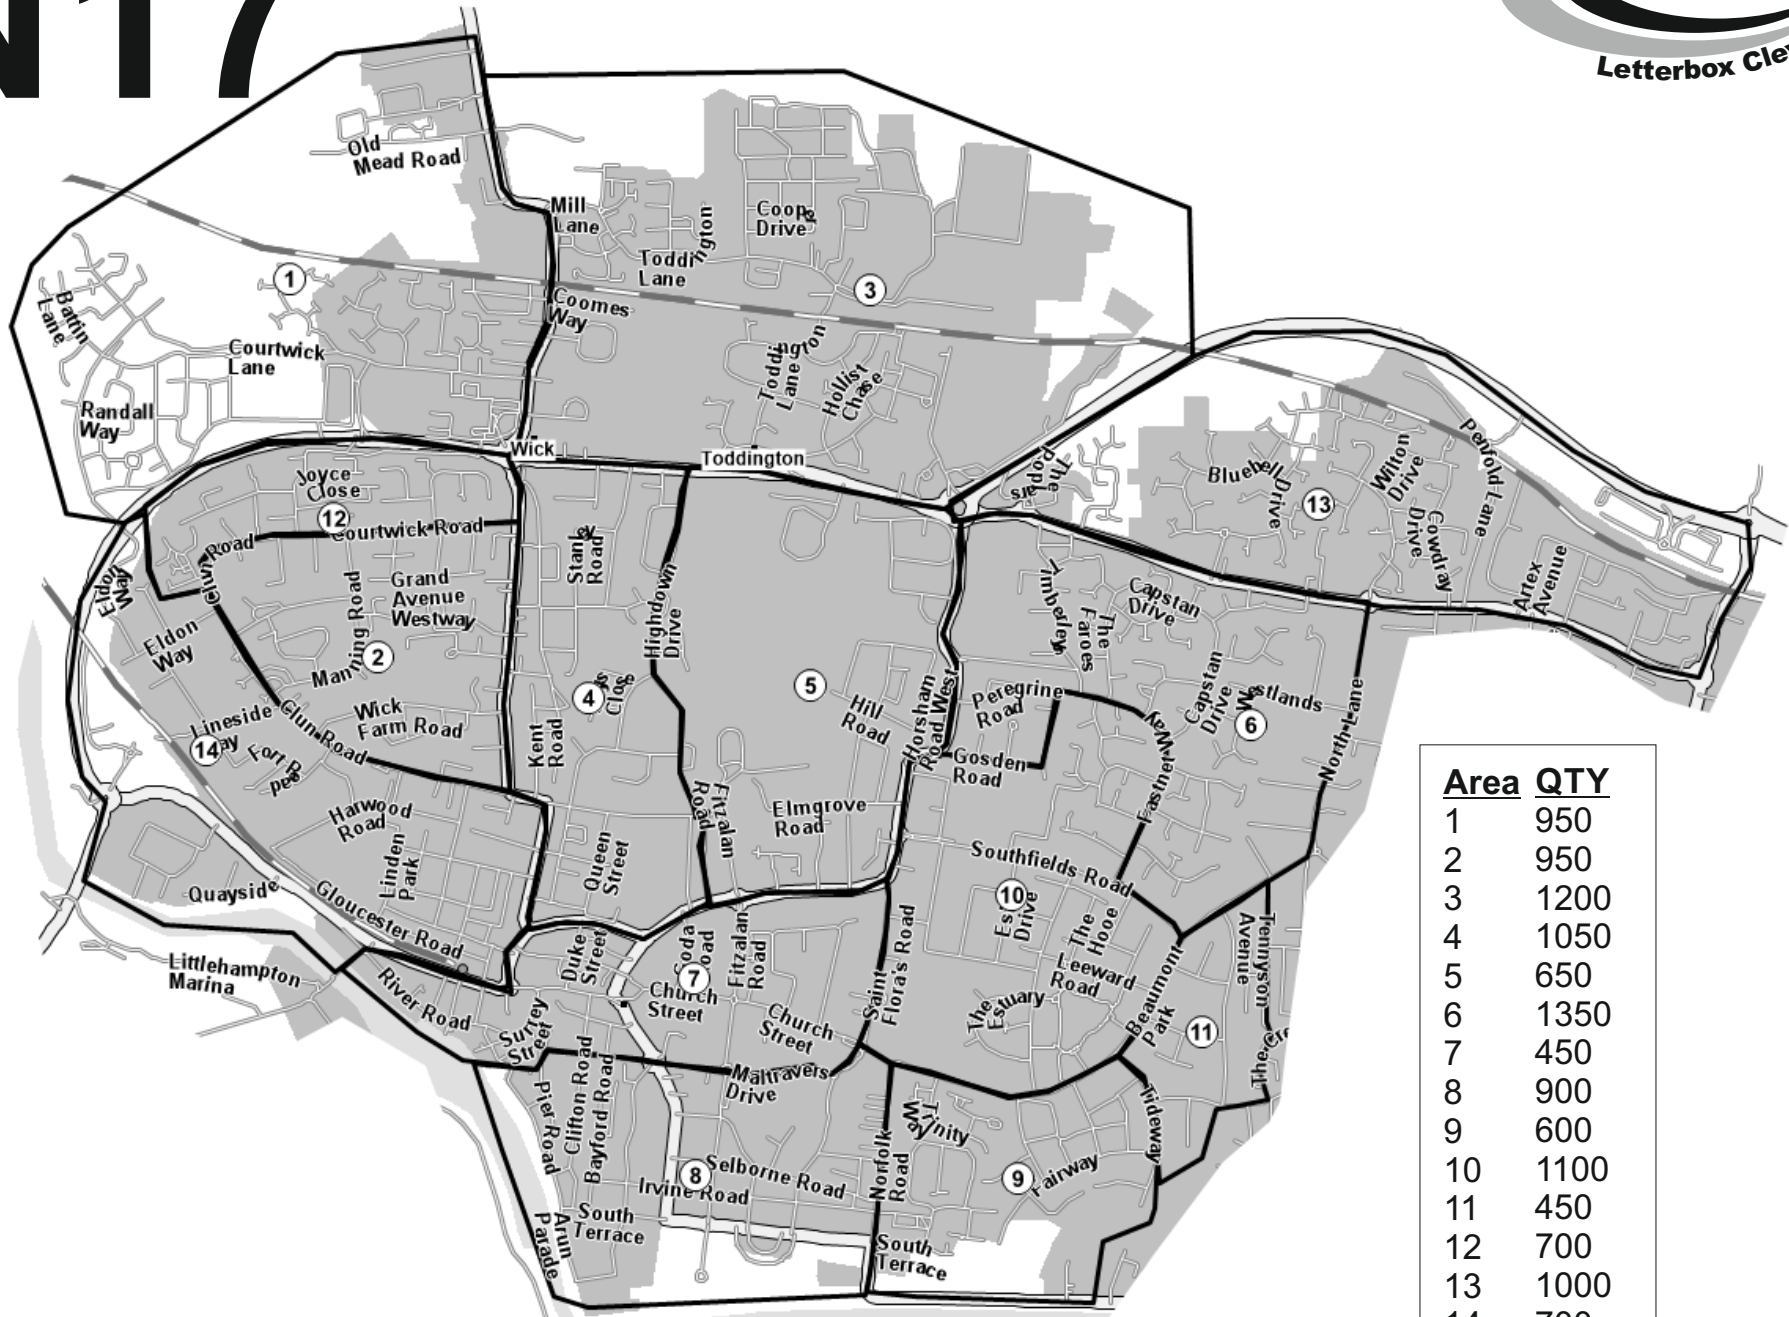

BN17

Inc: LITTLEHAMPTON

Area	QTY
1	950
2	950
3	1200
4	1050
5	650
6	1350
7	450
8	900
9	600
10	1100
11	450
12	700
13	1000
14	700
Total	12,050

DOR-2-DOR™ TRAK2DOR™ POST-PEOPLE™ are trademarks.
 DOR-2-DOR™ is a franchise all offices are owned and operated independently under licence.

© Geoplan Spatial Intelligence Limited. All rights reserved. Teletaxis, includes mapping data licensed from Ordnance Survey with permission of HMSO ©
 Crown Copyright. All rights reserved. Licence Number 100026920. Postcode copyright © Post Office Limited