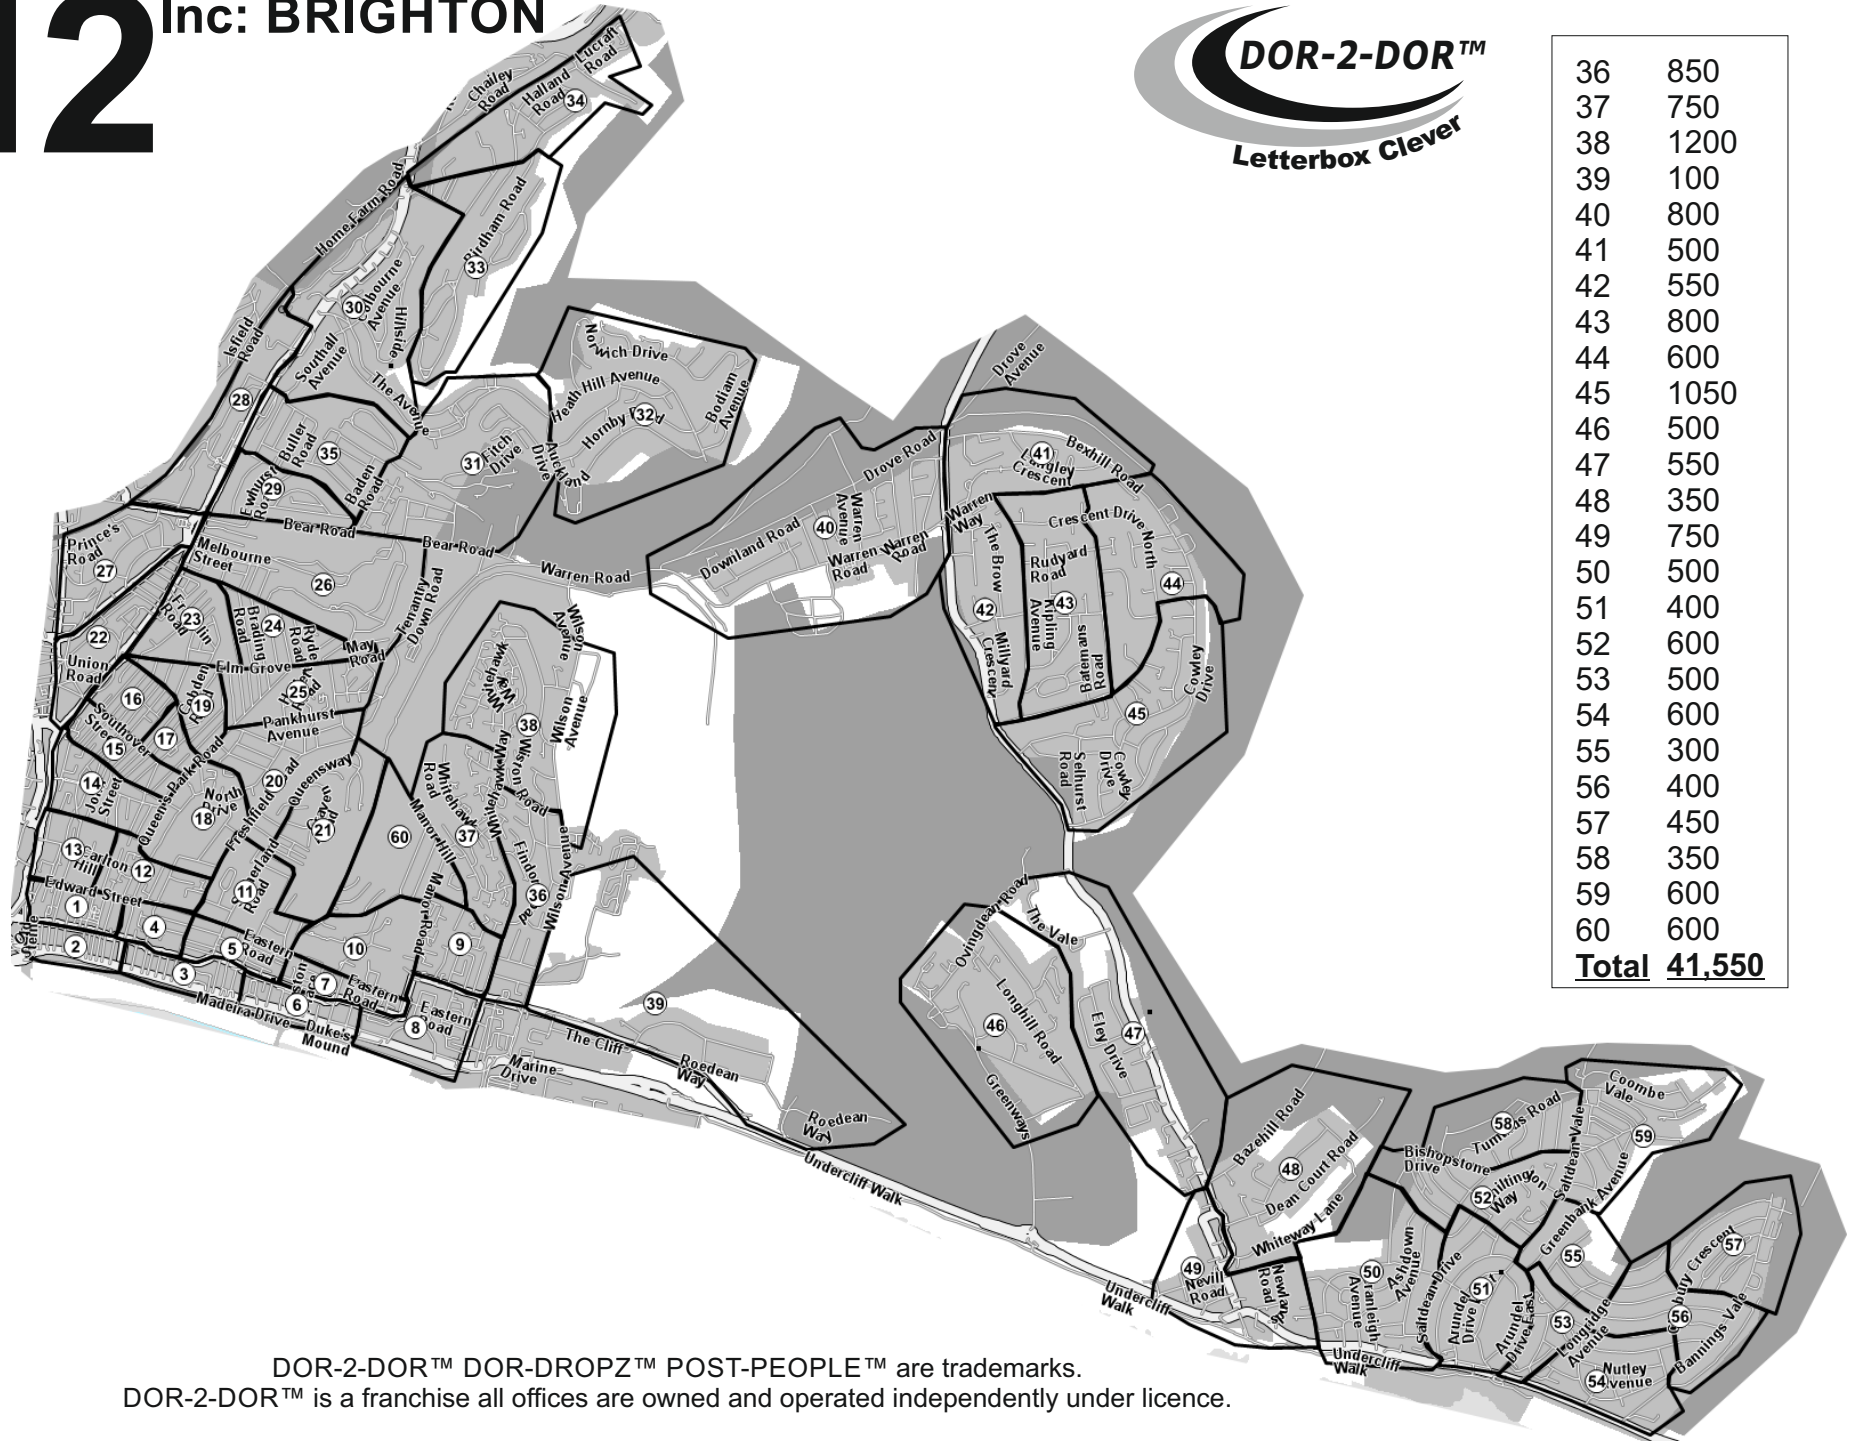

BN2 Inc: BRIGHTON

Area	QTY
1	900
2	600
3	650
4	650
5	1000
6	600
7	550
8	550
9	700
10	400
11	300
12	900
13	350
14	1250
15	900
16	850
17	400
18	550
19	650
20	1000
21	650
22	1000
23	1050
24	1000
25	700
26	950
27	1150
28	350
29	850
30	1200
31	750
32	850
33	950
34	650
35	1050

36	850
37	750
38	1200
39	100
40	800
41	500
42	550
43	800
44	600
45	1050
46	500
47	550
48	350
49	750
50	500
51	400
52	600
53	500
54	600
55	300
56	400
57	450
58	350
59	600
60	600
Total	41,550

DOR-2-DOR™ DOR-DROPZ™ POST-PEOPLE™ are trademarks.
 DOR-2-DOR™ is a franchise all offices are owned and operated independently under licence.