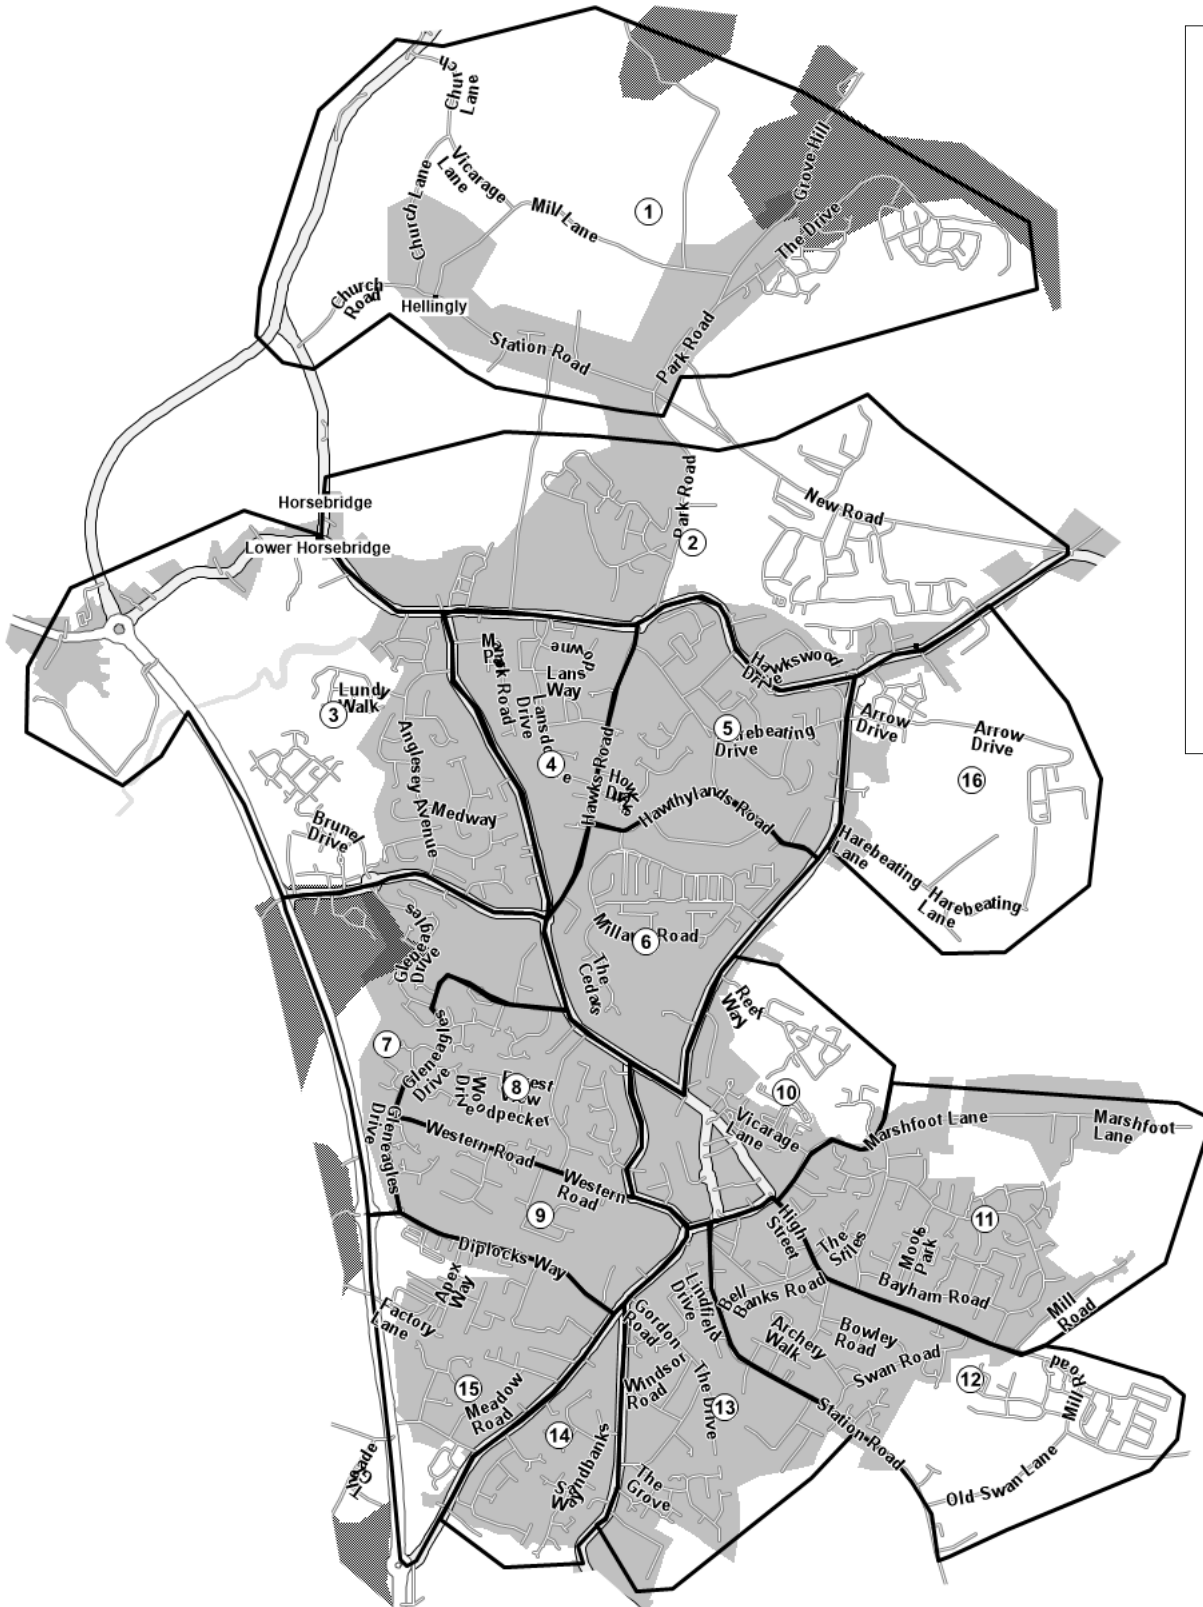

# BN27

Inc: HAILSHAM - Hallingly & Horsebridge

Area	QTY
1	650
2	850
3	1400
4	600
5	800
6	700
7	400
8	850
9	500
10	850
11	1250
12	1150
13	800
14	550
15	550
16	250
<b>Total</b>	<b>12,150</b>

DOR-2-DOR™ TRAK2DOR™ POST-PEOPLE™ are trademarks.  
DOR-2-DOR™ is a franchise all offices are owned and operated independently under licence.