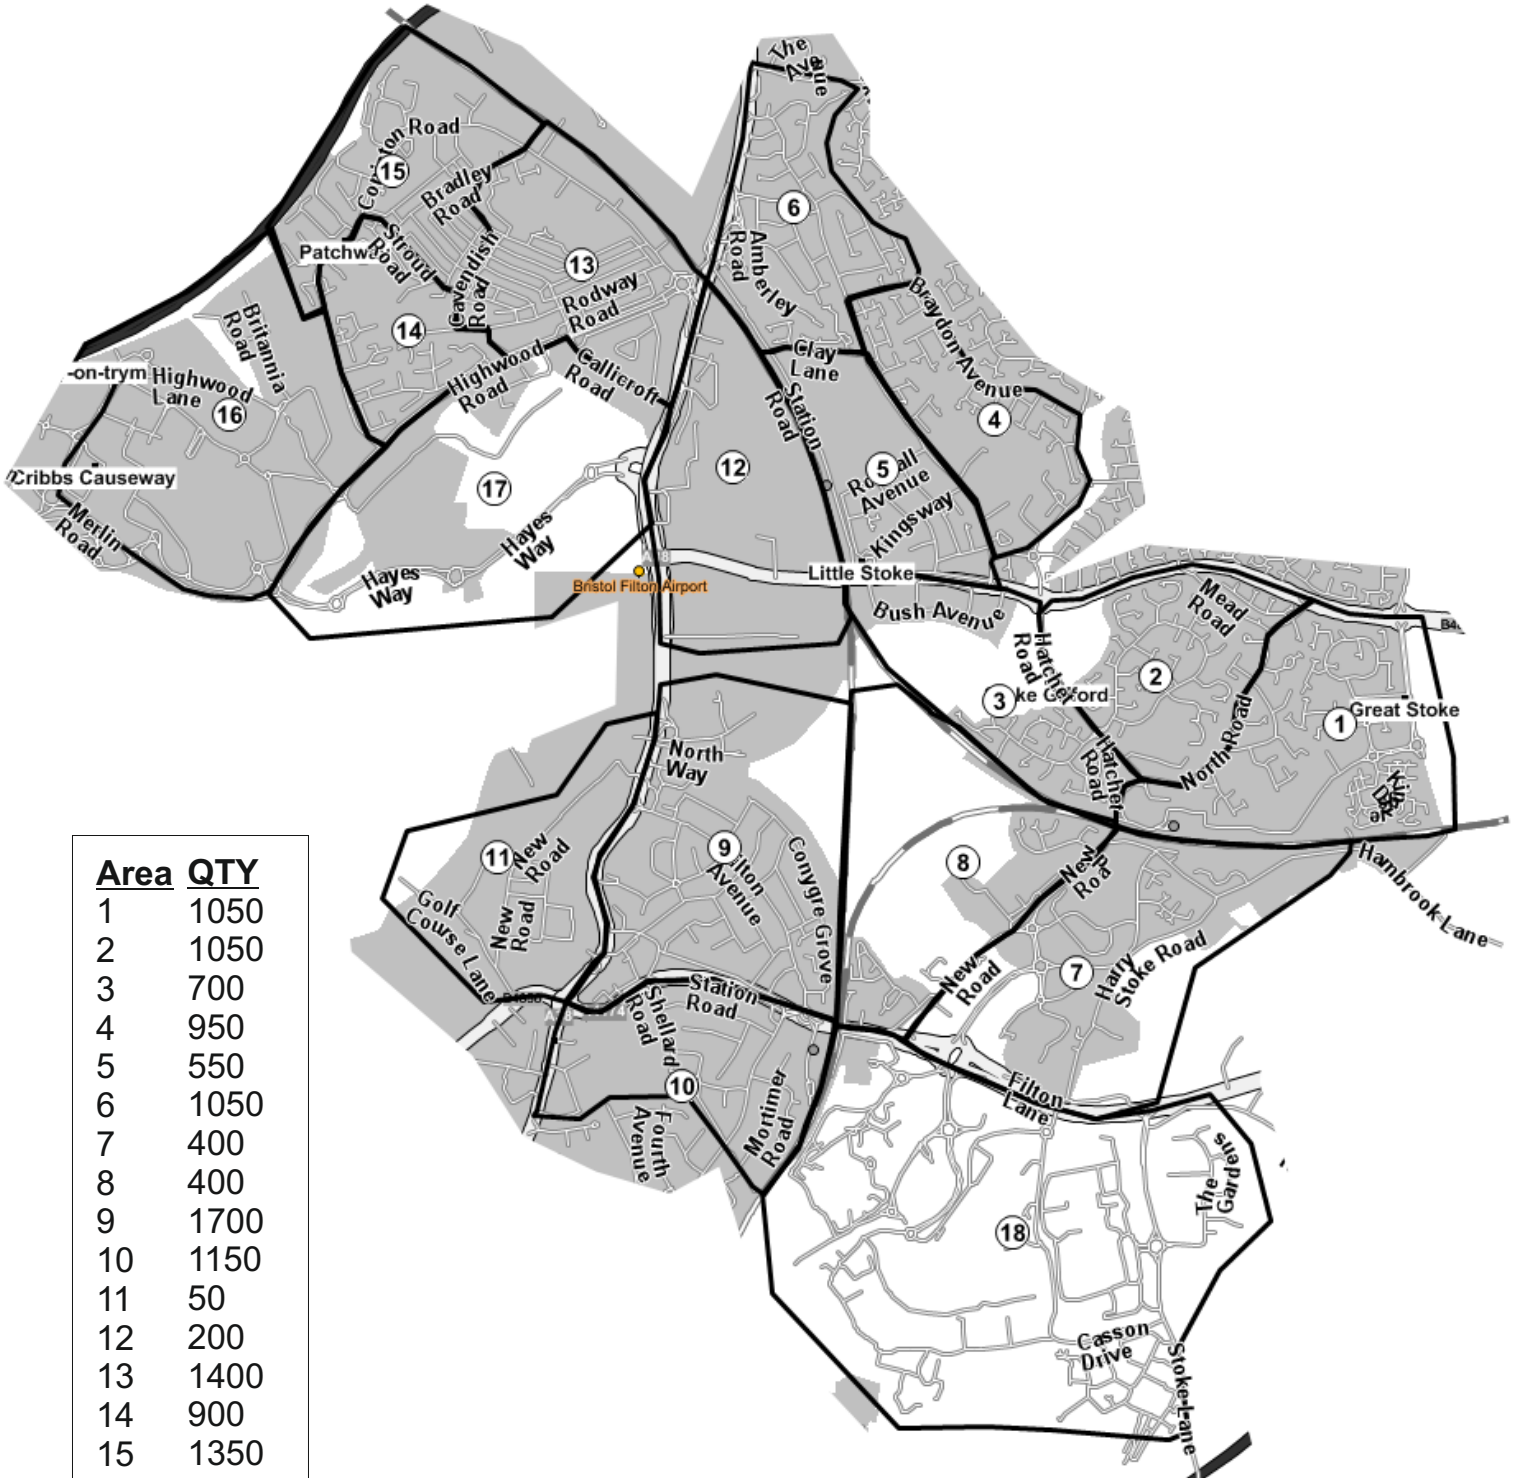

BS34

Inc: BRISTOL

Area	QTY
1	1050
2	1050
3	700
4	950
5	550
6	1050
7	400
8	400
9	1700
10	1150
11	50
12	200
13	1400
14	900
15	1350
16	200
17	300
18	1500
Total	14,900

DOR-2-DOR™ DOR-DROPZ™ POST-PEOPLE™ are trademarks.
 DOR-2-DOR™ is a franchise all offices are owned and operated independently under licence.