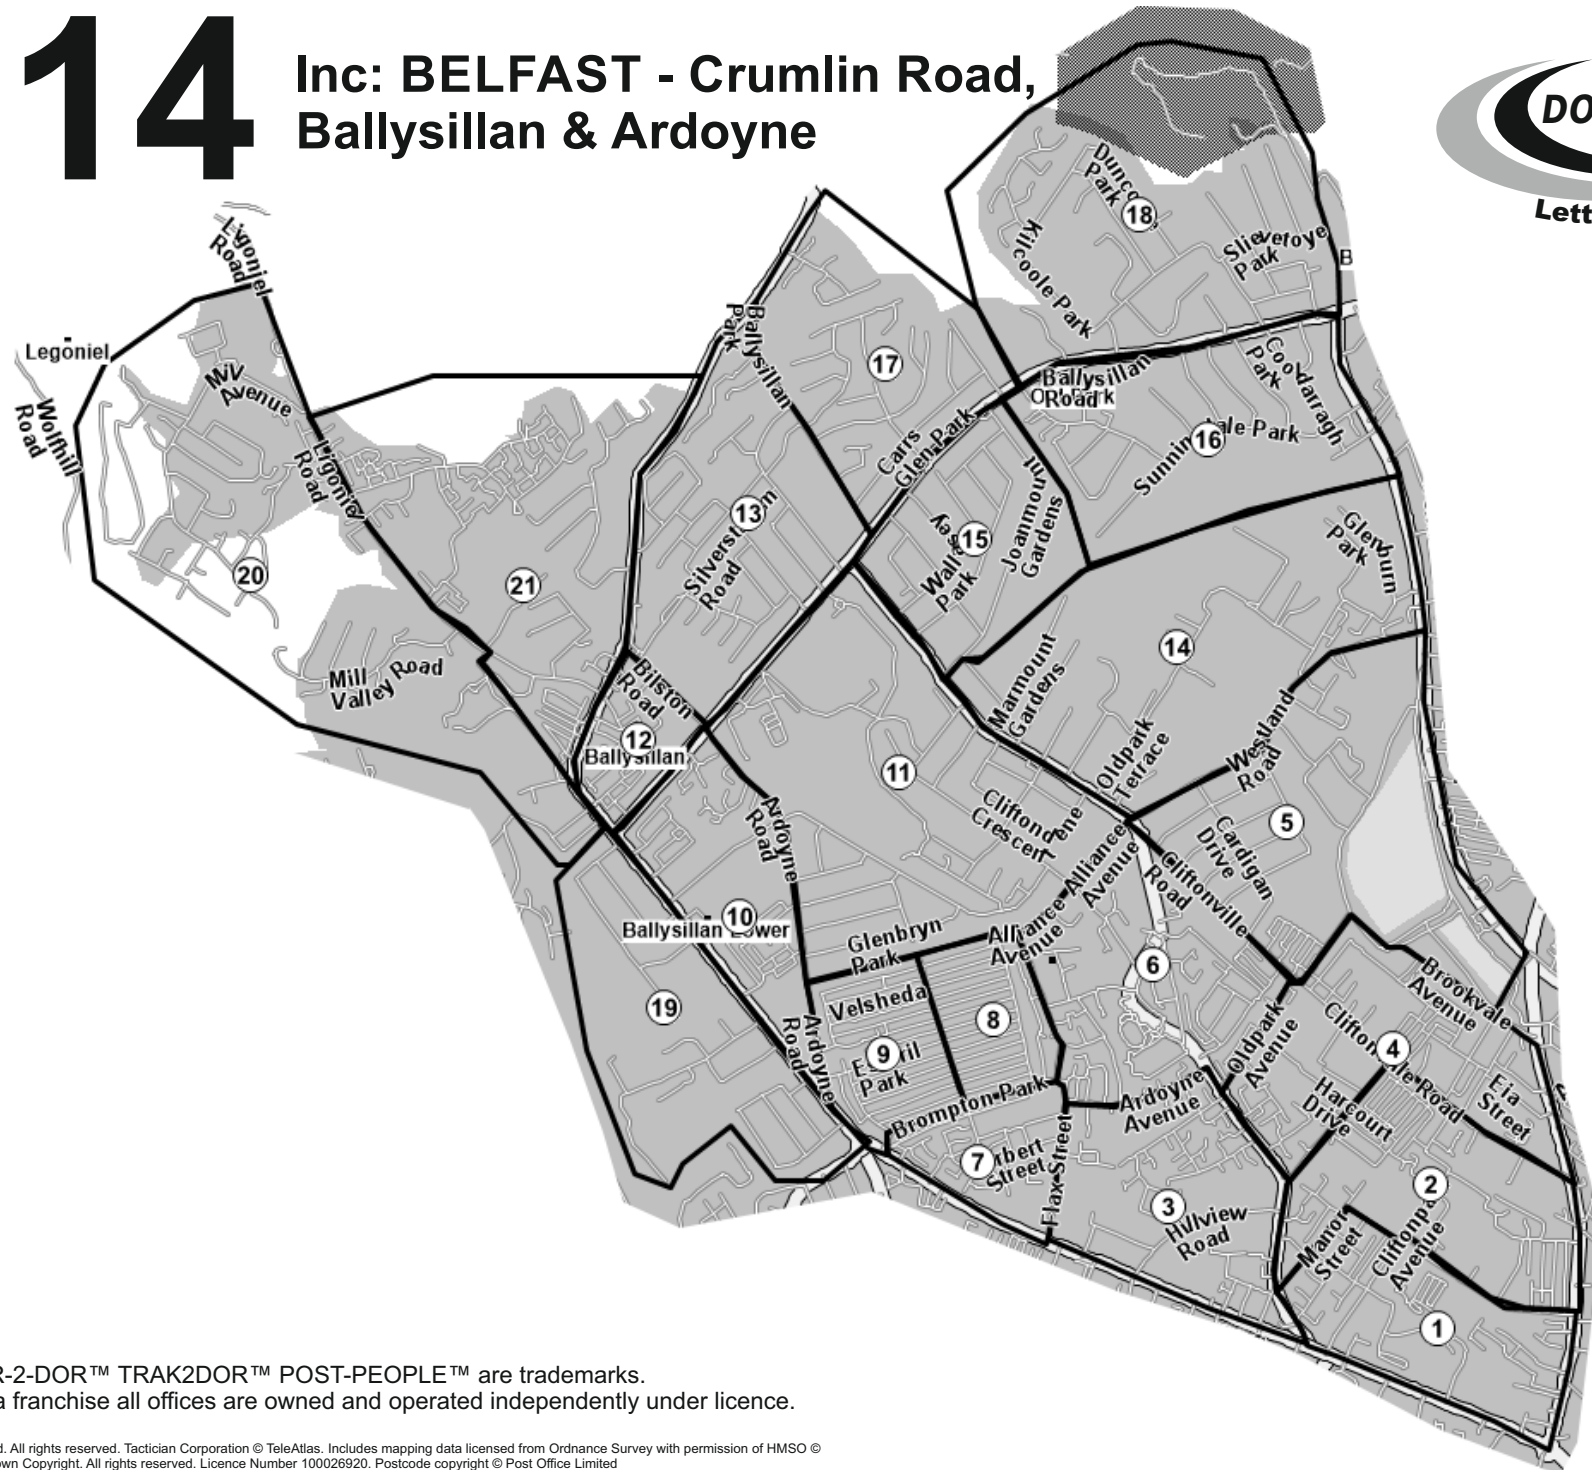

BT14

Inc: BELFAST - Crumlin Road,
Ballysillan & Ardoyne

Area	QTY
1	600
2	800
3	850
4	1250
5	700
6	1150
7	450
8	750
9	800
10	450
11	1100
12	400
13	900
14	500
15	850
16	700
17	550
18	800
19	450
20	1000
21	1050
Total	16,100

DOR-2-DOR™ TRAK2DOR™ POST-PEOPLE™ are trademarks.
DOR-2-DOR™ is a franchise all offices are owned and operated independently under licence.