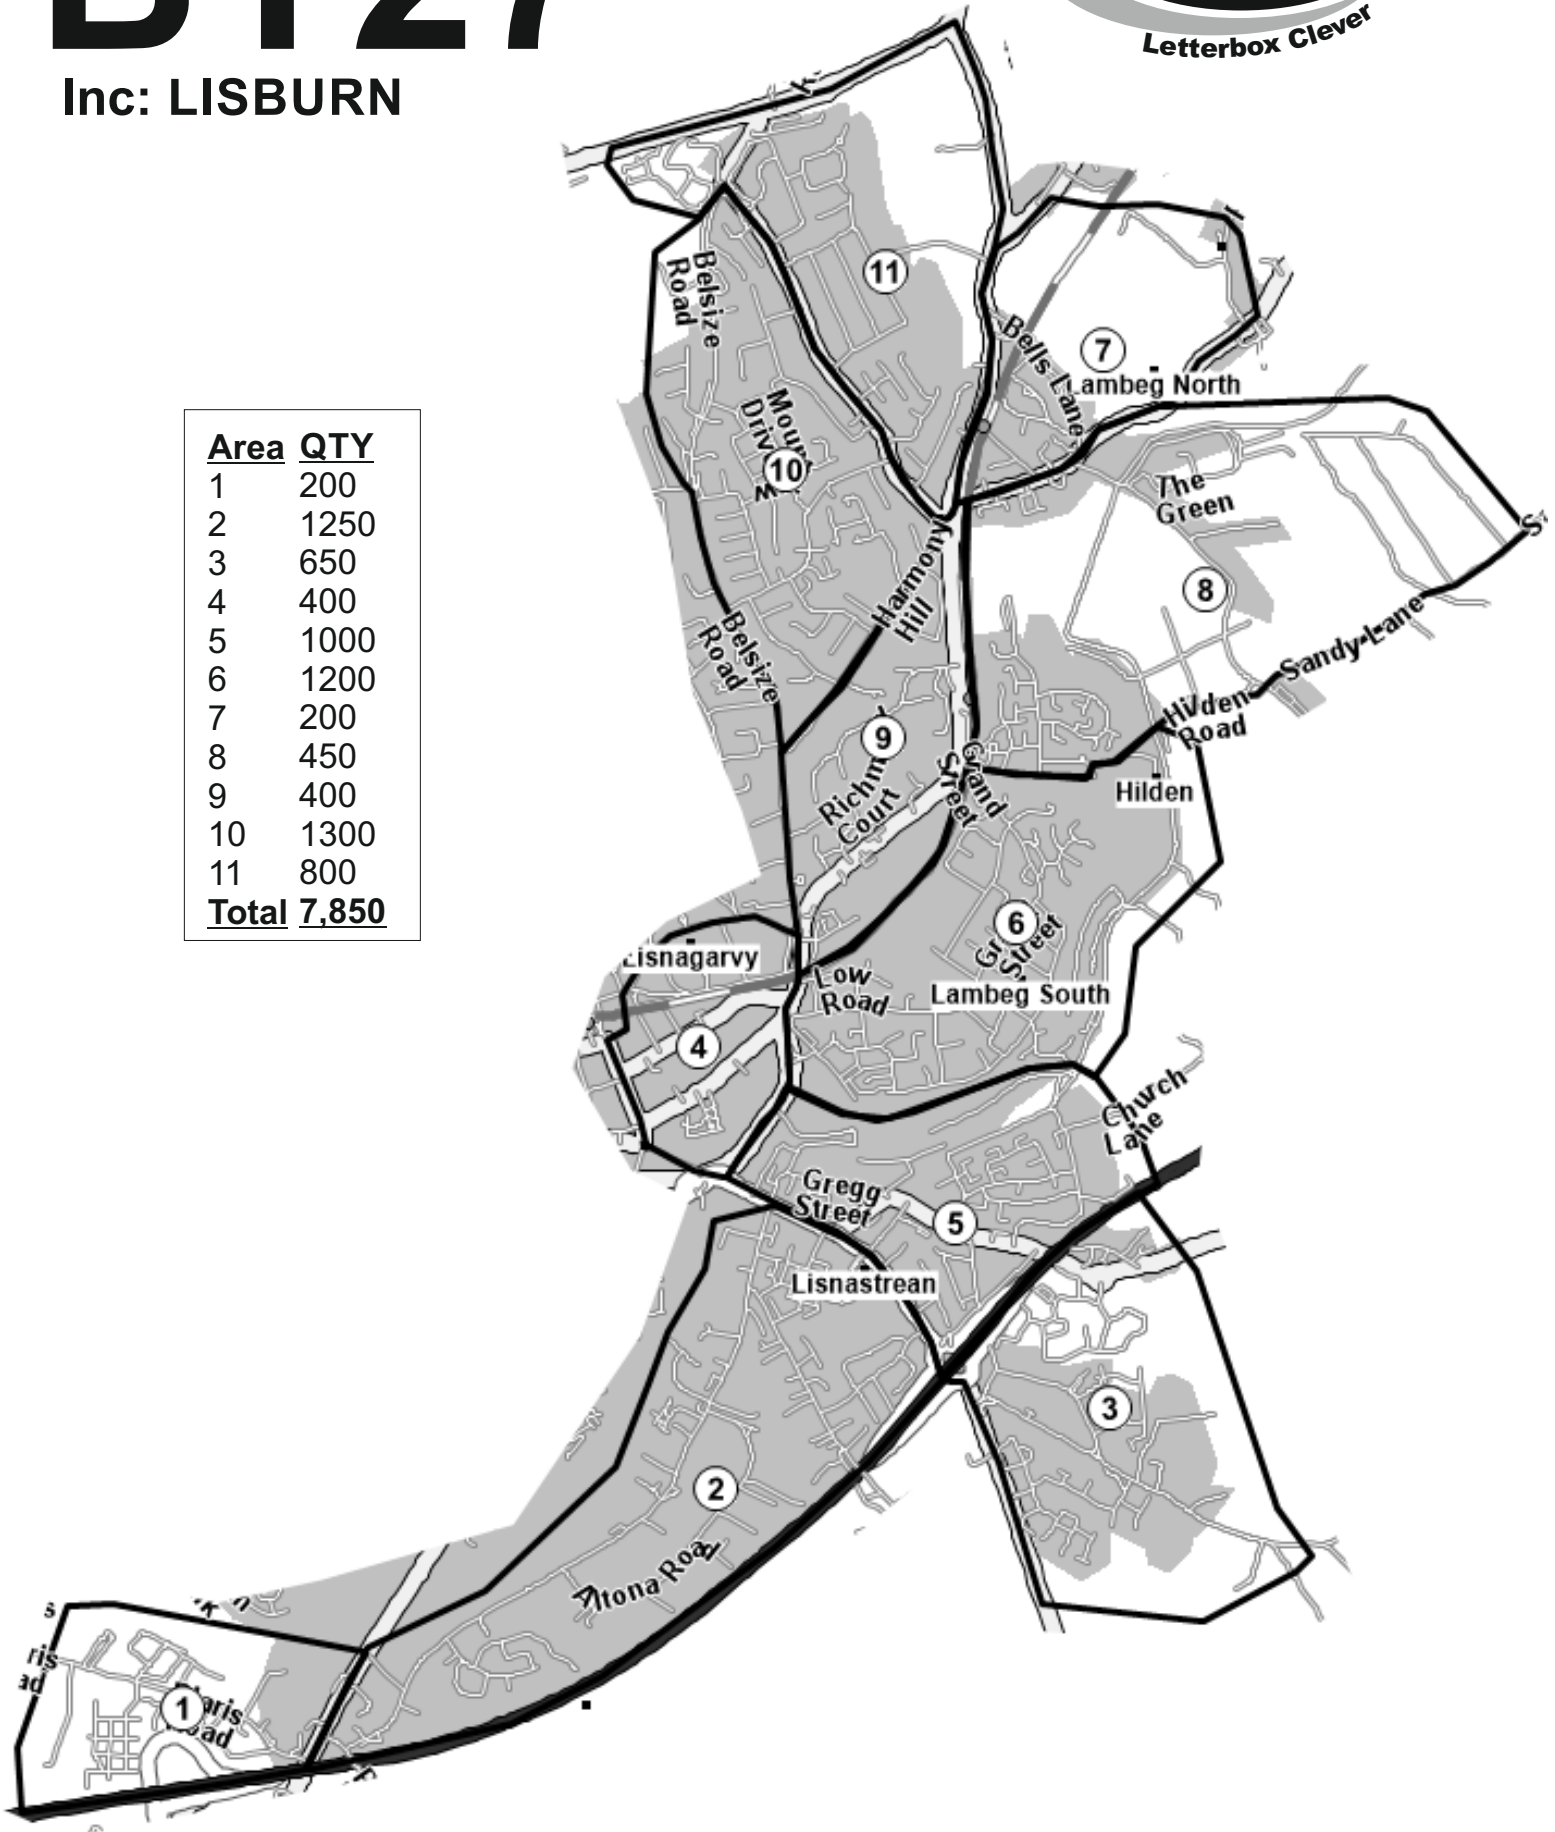

# BT27

Inc: LISBURN

| Area         | QTY          |
|--------------|--------------|
| 1            | 200          |
| 2            | 1250         |
| 3            | 650          |
| 4            | 400          |
| 5            | 1000         |
| 6            | 1200         |
| 7            | 200          |
| 8            | 450          |
| 9            | 400          |
| 10           | 1300         |
| 11           | 800          |
| <b>Total</b> | <b>7,850</b> |

DOR-2-DOR™ TRAK2DOR™ POST-PEOPLE™ are trademarks.  
DOR-2-DOR™ is a franchise all offices are owned and operated independently under licence.