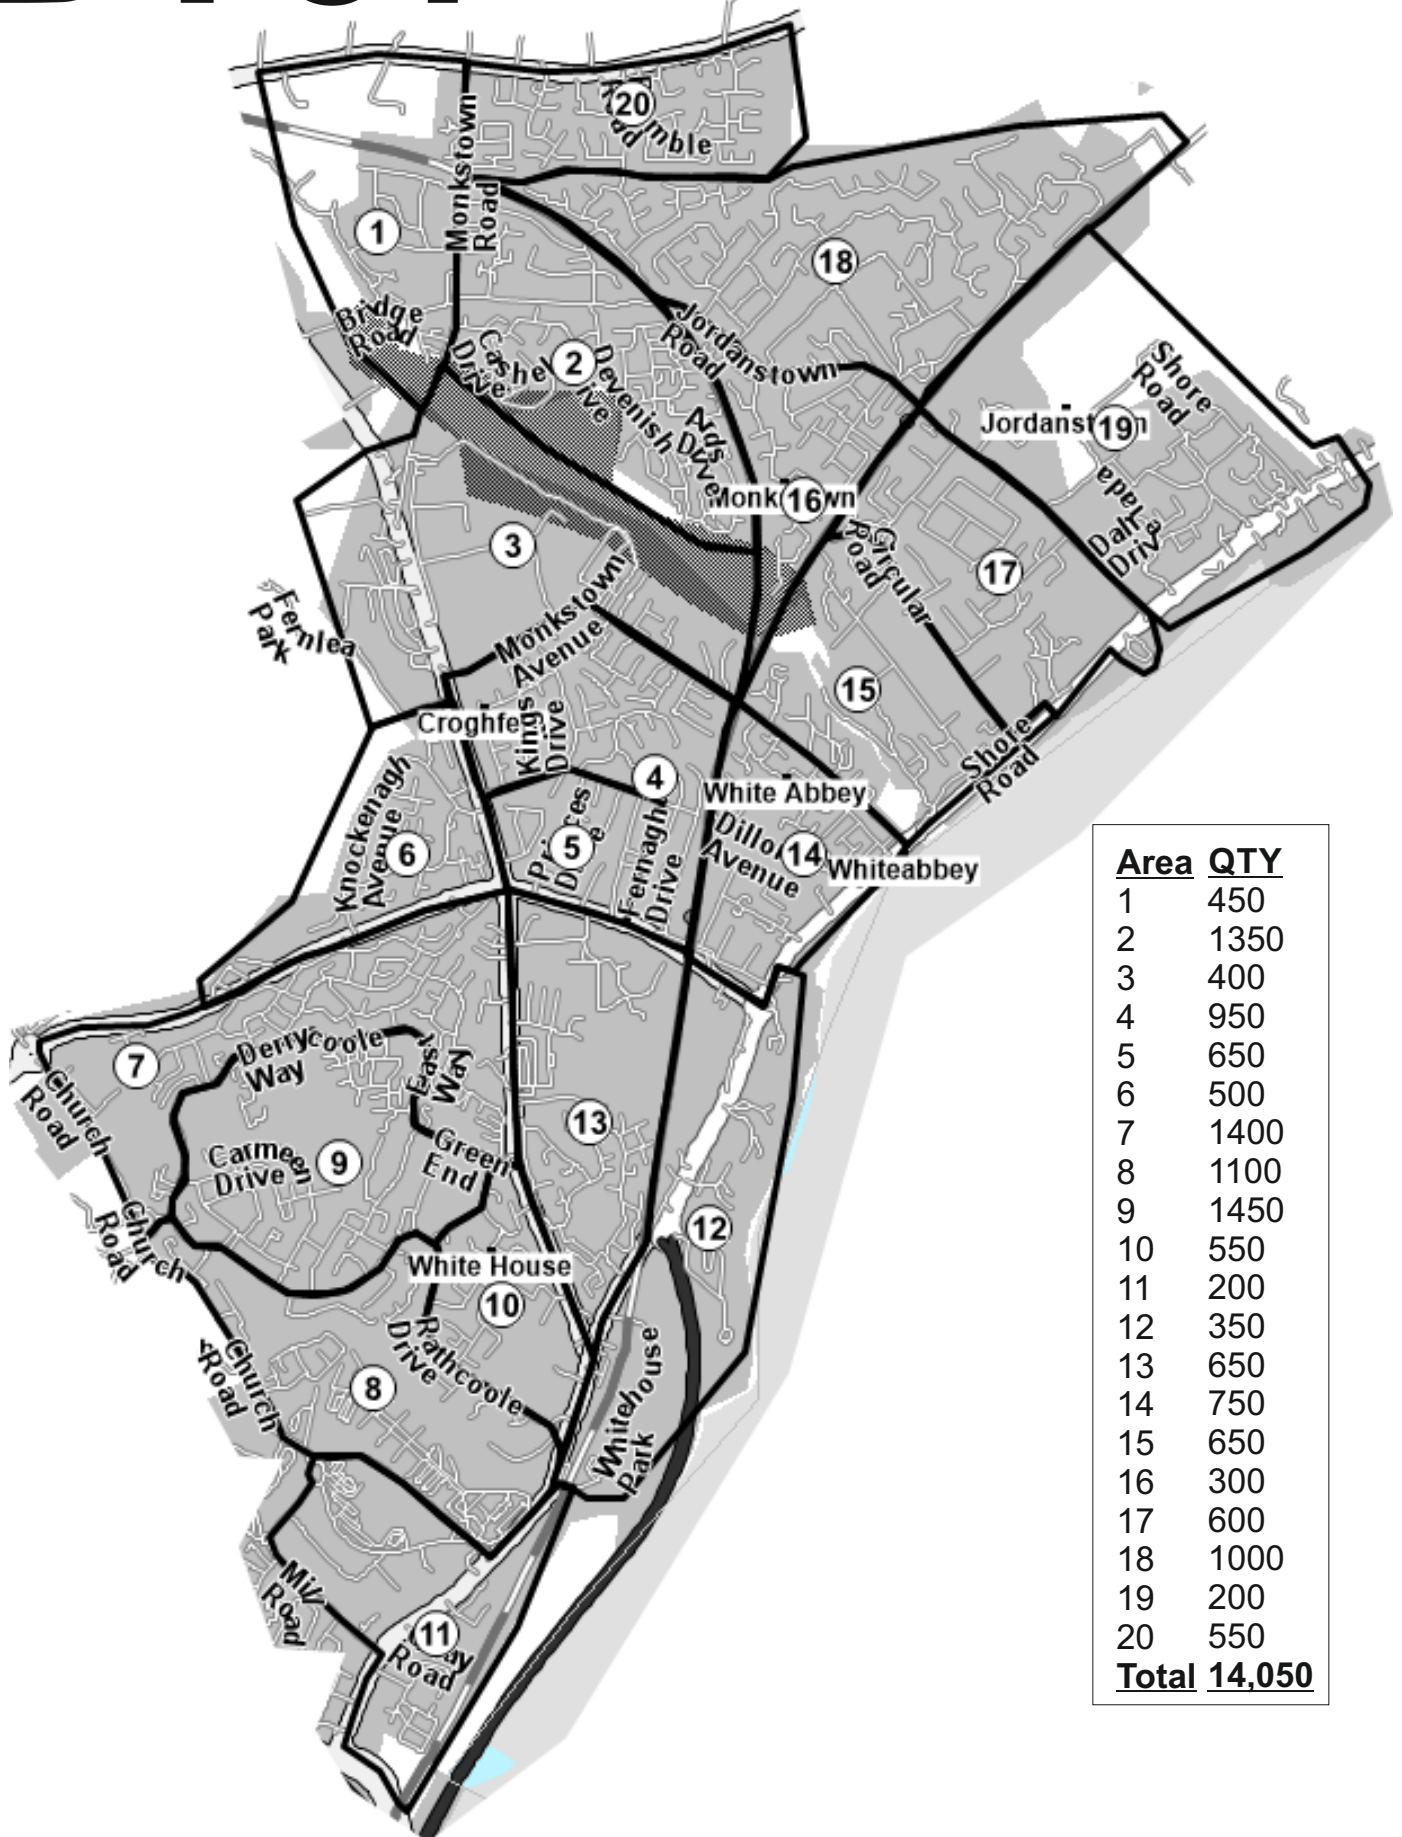

BT37

Inc:
NEWTOWNABBEY

Area	QTY
1	450
2	1350
3	400
4	950
5	650
6	500
7	1400
8	1100
9	1450
10	550
11	200
12	350
13	650
14	750
15	650
16	300
17	600
18	1000
19	200
20	550
Total	14,050

DOR-2-DOR™ TRAK2DOR™ POST-PEOPLE™ are trademarks.
DOR-2-DOR™ is a franchise all offices are owned and operated independently under licence.