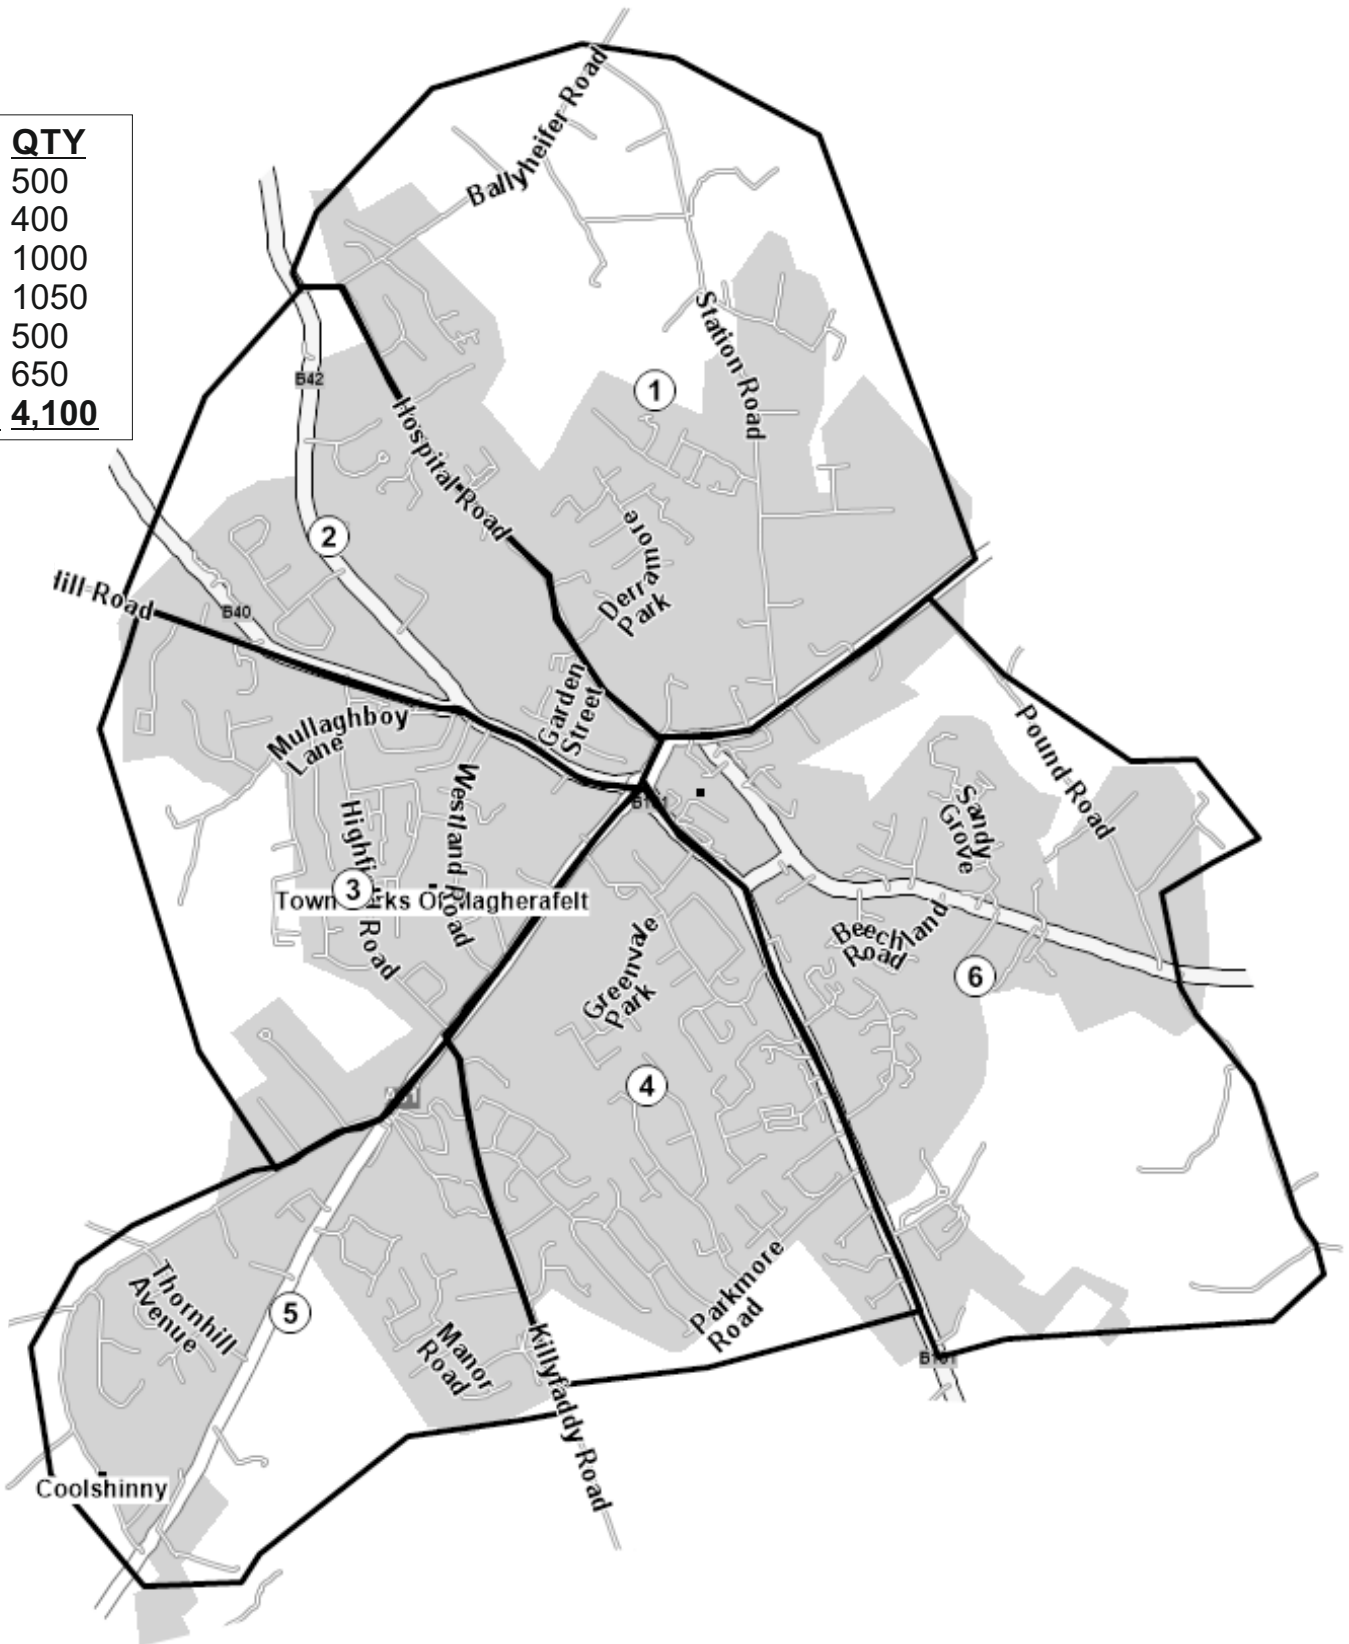

# BT45

Inc: MAGHERAFELT

Area	QTY
1	500
2	400
3	1000
4	1050
5	500
6	650
<b>Total</b>	<b>4,100</b>

DOR-2-DOR™ DOR-DROPZ™ POST-PEOPLE™ are trademarks.  
DOR-2-DOR™ is a franchise all offices are owned and operated independently under licence.