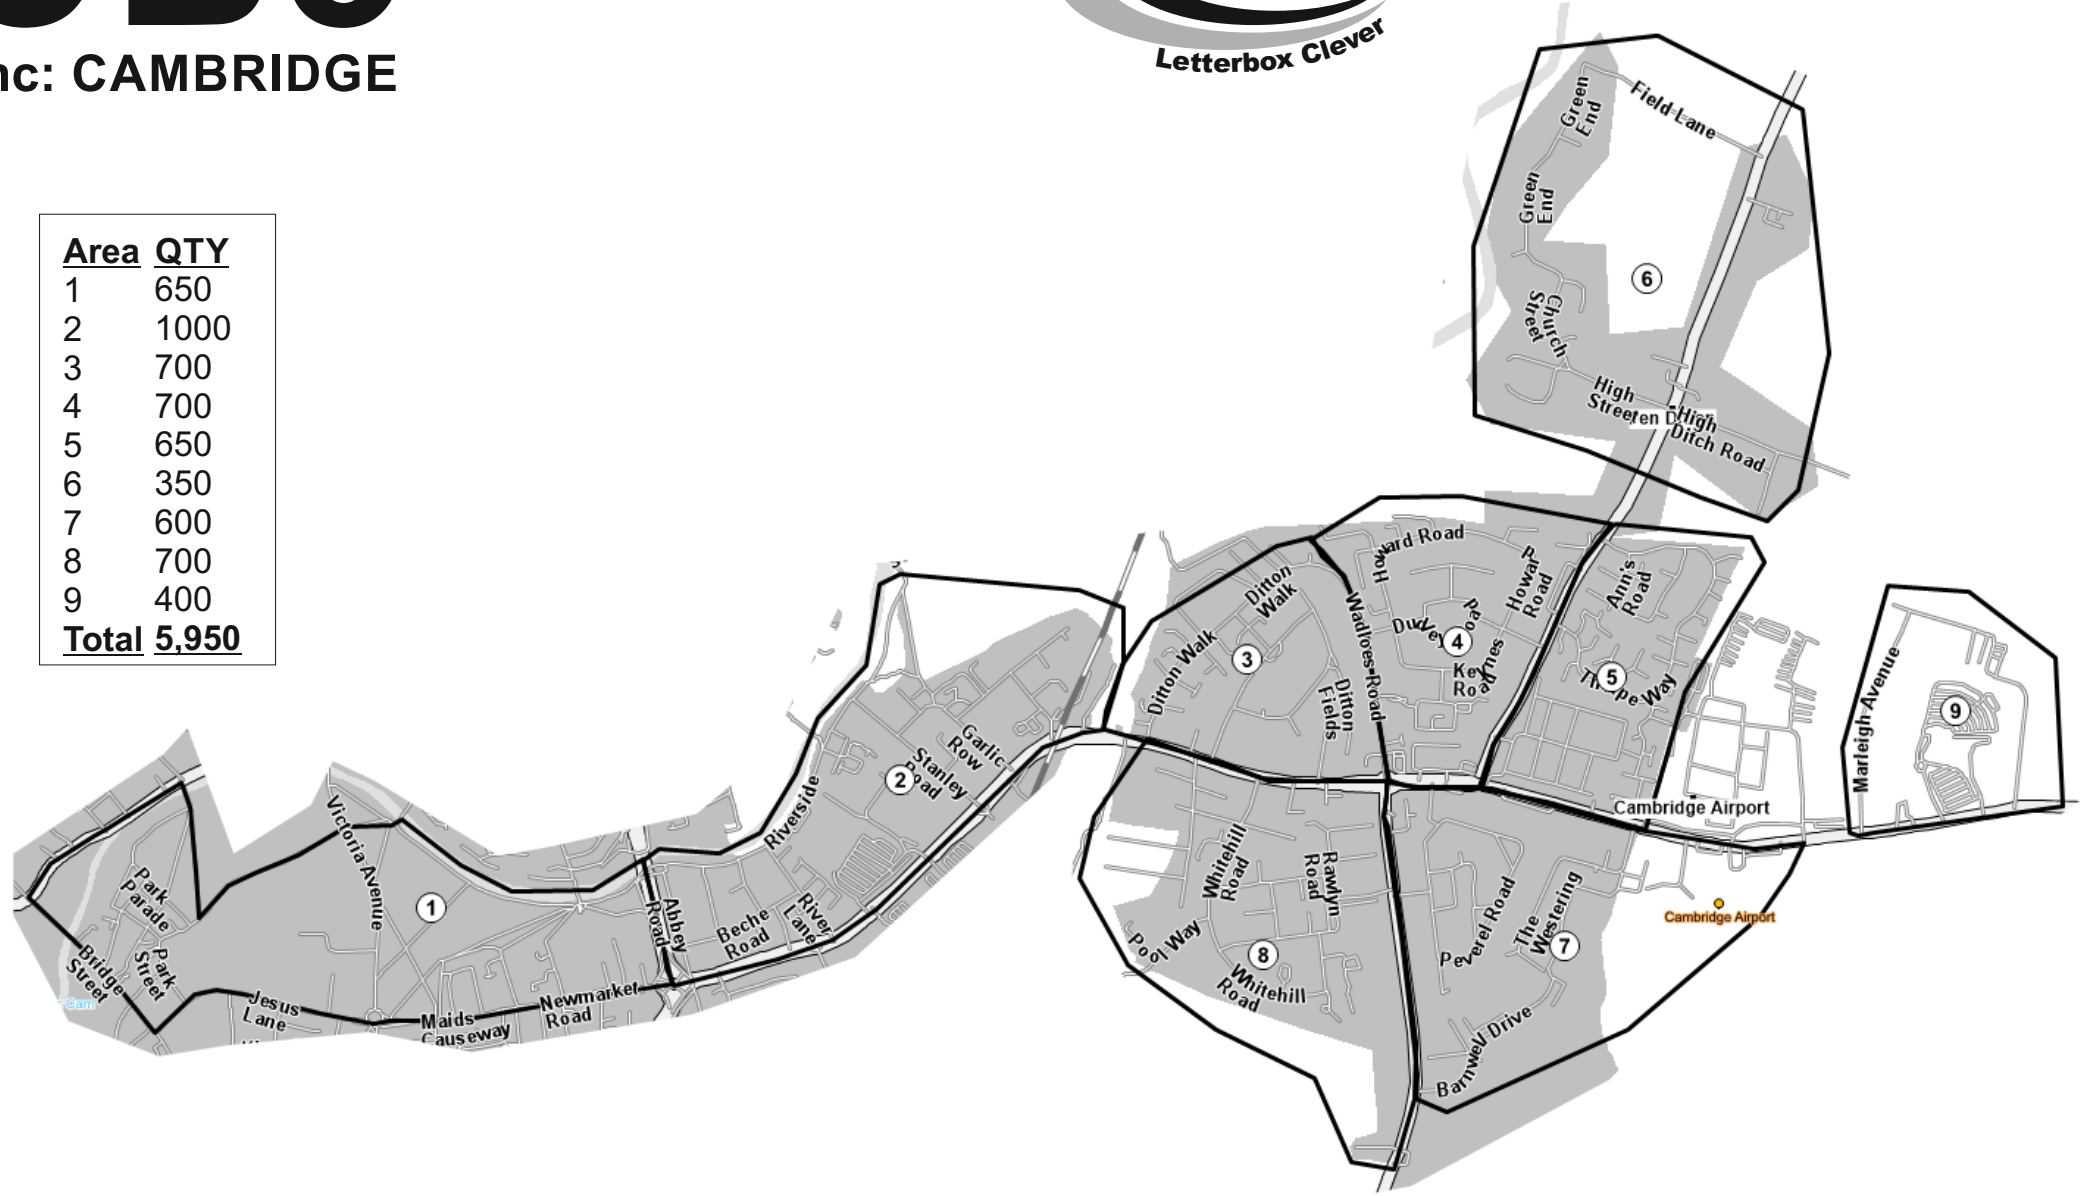

# CB5

Inc: CAMBRIDGE

Area	QTY
1	650
2	1000
3	700
4	700
5	650
6	350
7	600
8	700
9	400
<b>Total</b>	<b>5,950</b>

DOR-2-DOR™ TRAK2DOR™ POST-PEOPLE™ are trademarks.  
 DOR-2-DOR™ is a franchise all offices are owned and operated independently under licence.