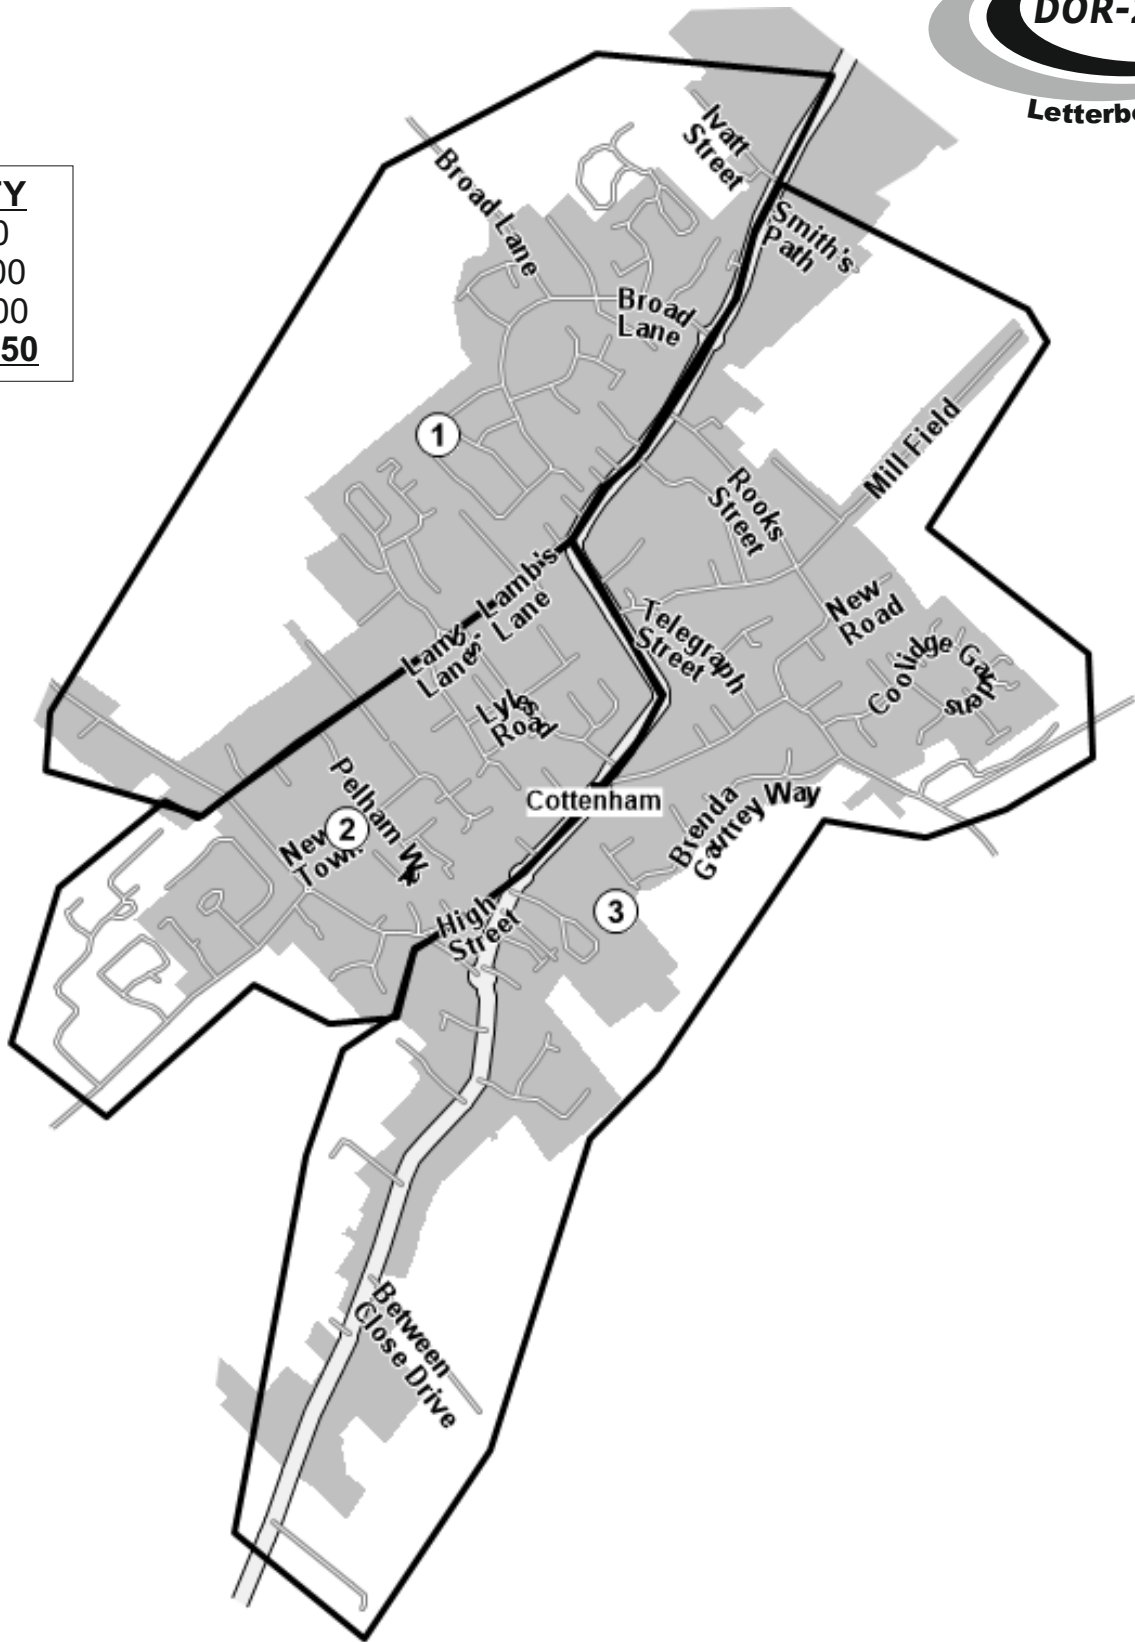

COTTENHAM

CB24

Area	QTY
1	850
2	1100
3	1000
Total	2,950

DOR-2-DOR™ TRAK2DOR™ POST-PEOPLE™ are trademarks.
DOR-2-DOR™ is a franchise all offices are owned and operated independently under licence.