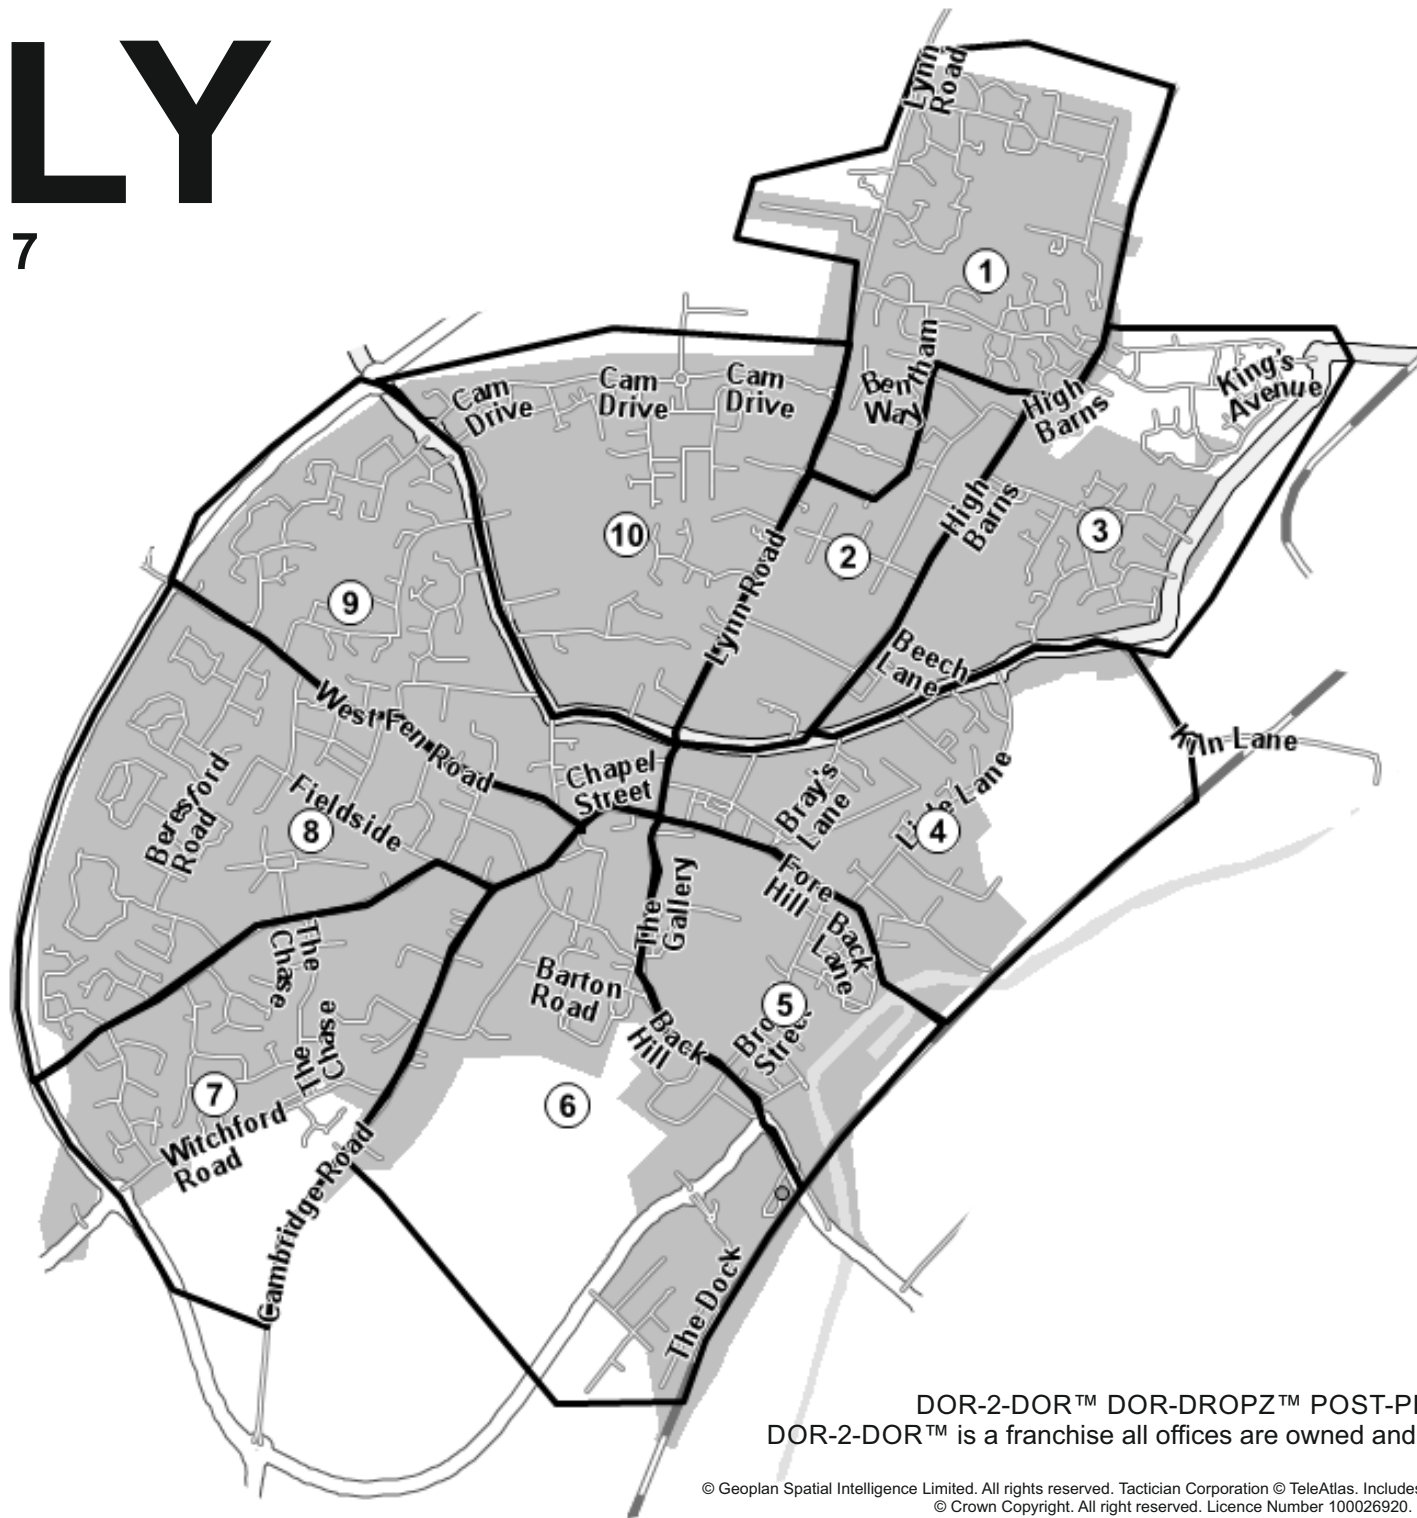

# ELY

CB6 - 7

Area	QTY
1	900
2	600
3	1150
4	700
5	550
6	450
7	750
8	1450
9	1200
10	1000
<b>Total</b>	<b>8,750</b>

DOR-2-DOR™ DOR-DROPZ™ POST-PEOPLE™ are trademarks.  
DOR-2-DOR™ is a franchise all offices are owned and operated independently under licence.