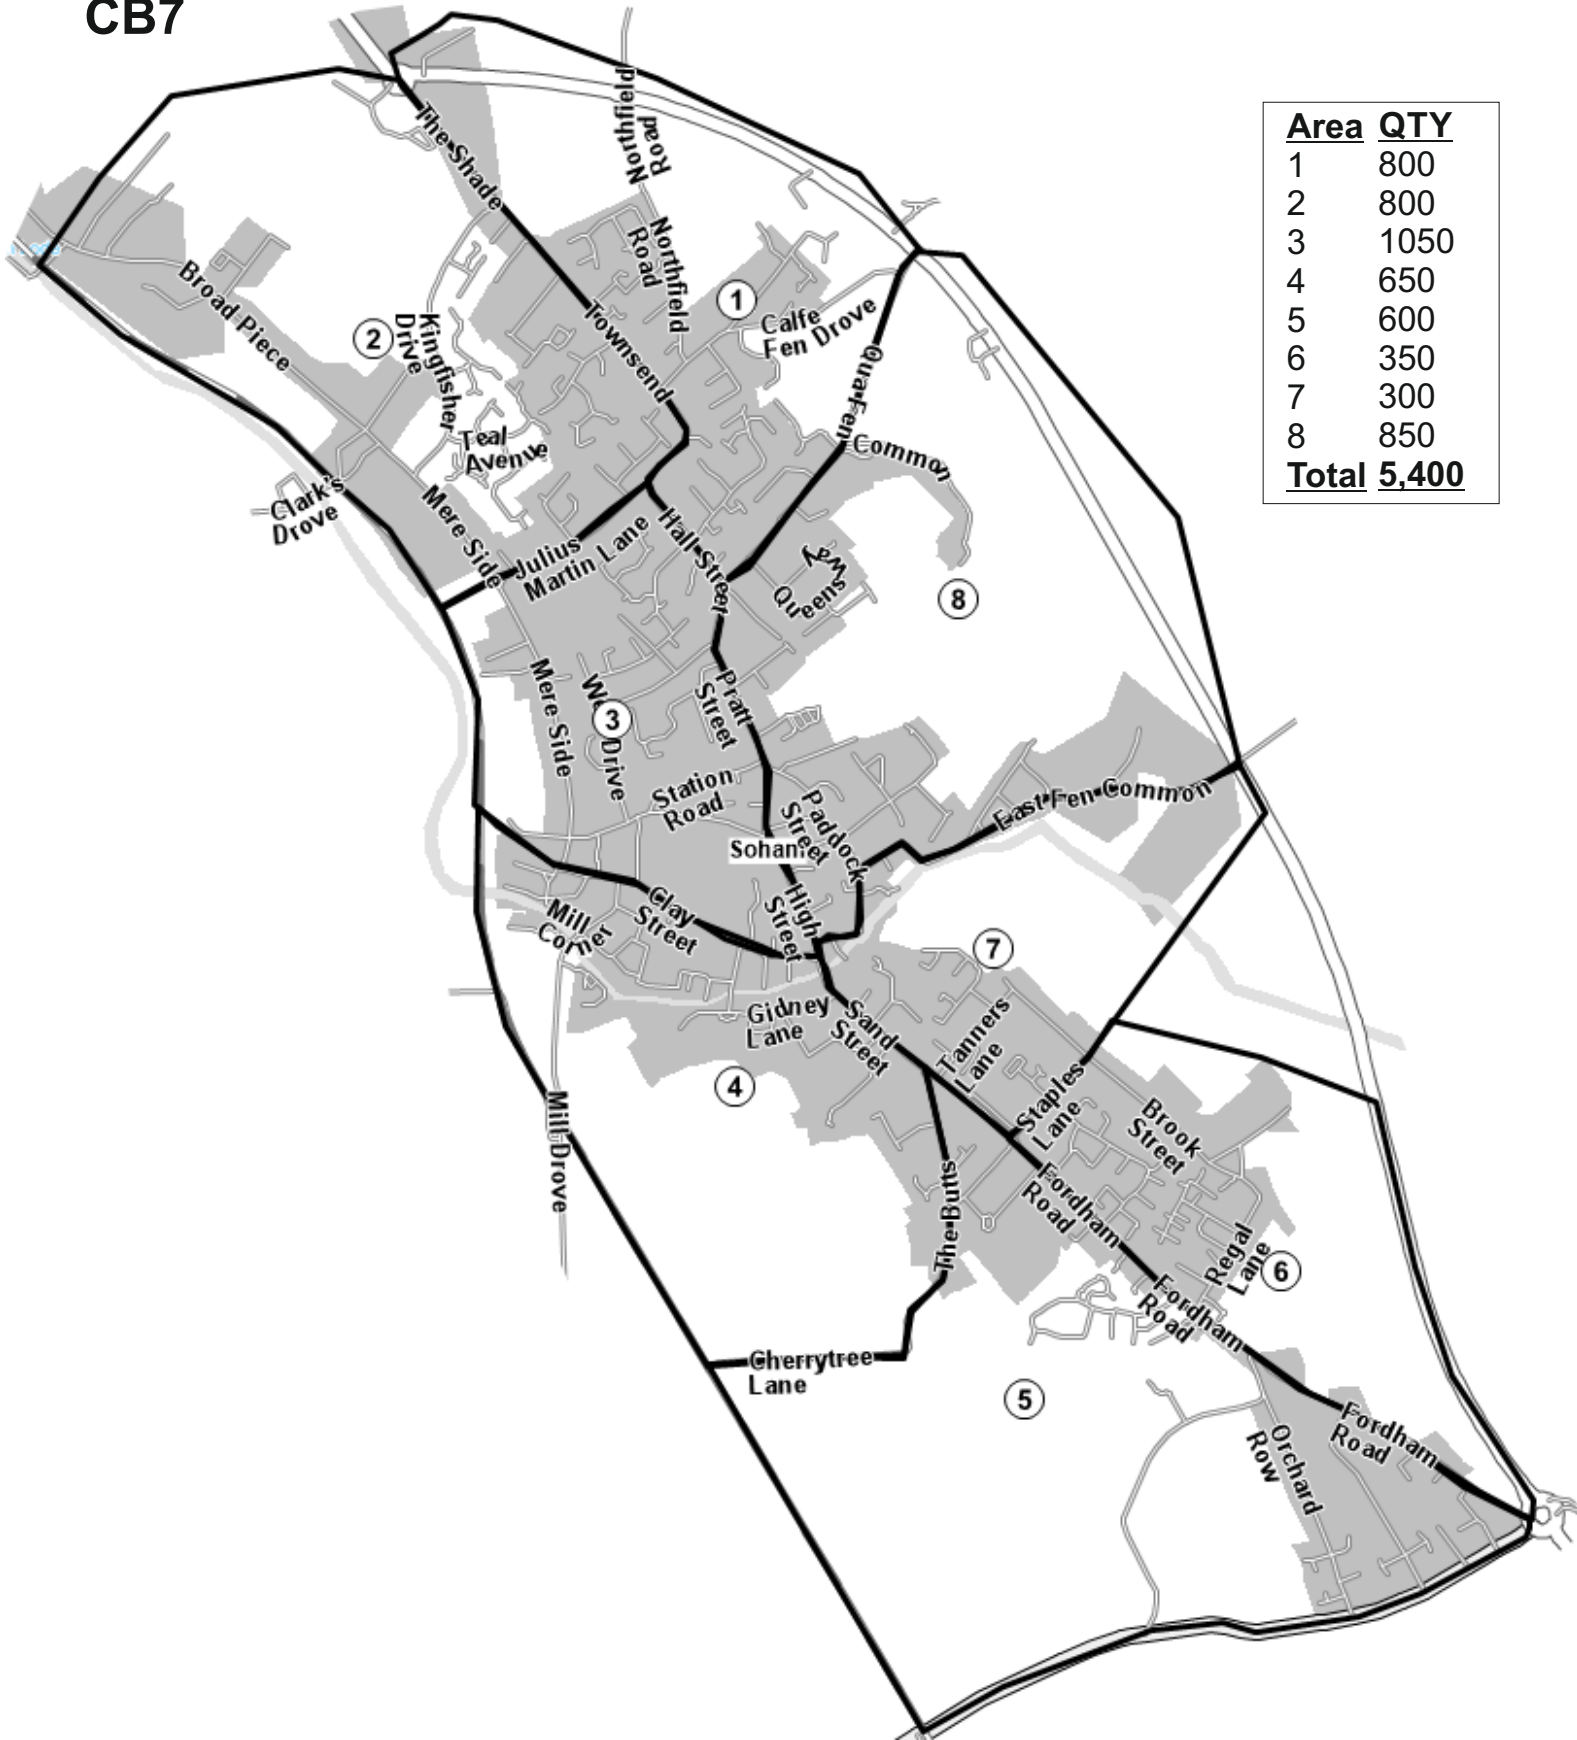

SOHAM

CB7

Area	QTY
1	800
2	800
3	1050
4	650
5	600
6	350
7	300
8	850
Total	5,400

DOR-2-DOR™ TRAK2DOR™ POST-PEOPLE™ are trademarks.
DOR-2-DOR™ is a franchise all offices are owned and operated independently under licence.