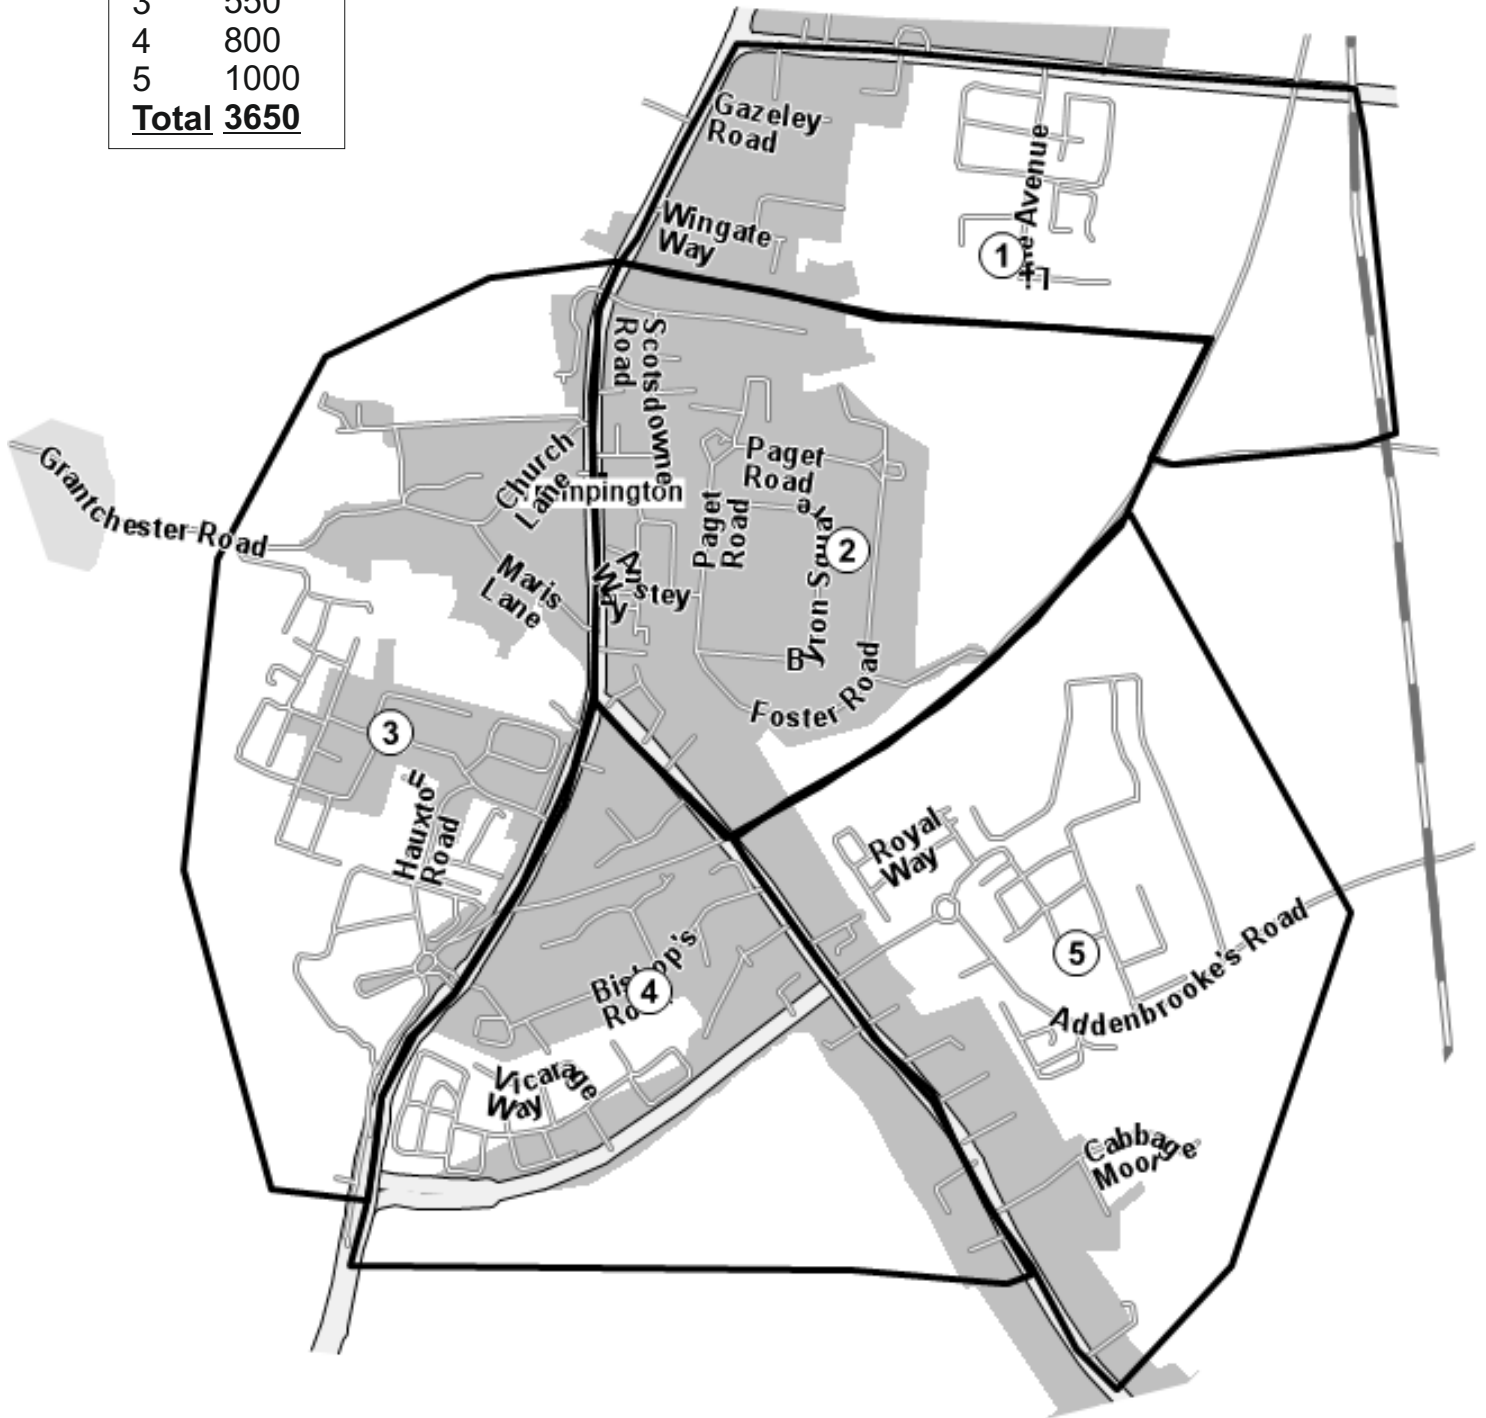

TRUMPINGTON

CB2

Area	QTY
1	500
2	800
3	550
4	800
5	1000
Total	3650

DOR-2-DOR™ TRAK2DOR™ POST-PEOPLE™ are trademarks.
DOR-2-DOR™ is a franchise all offices are owned and operated independently under licence.