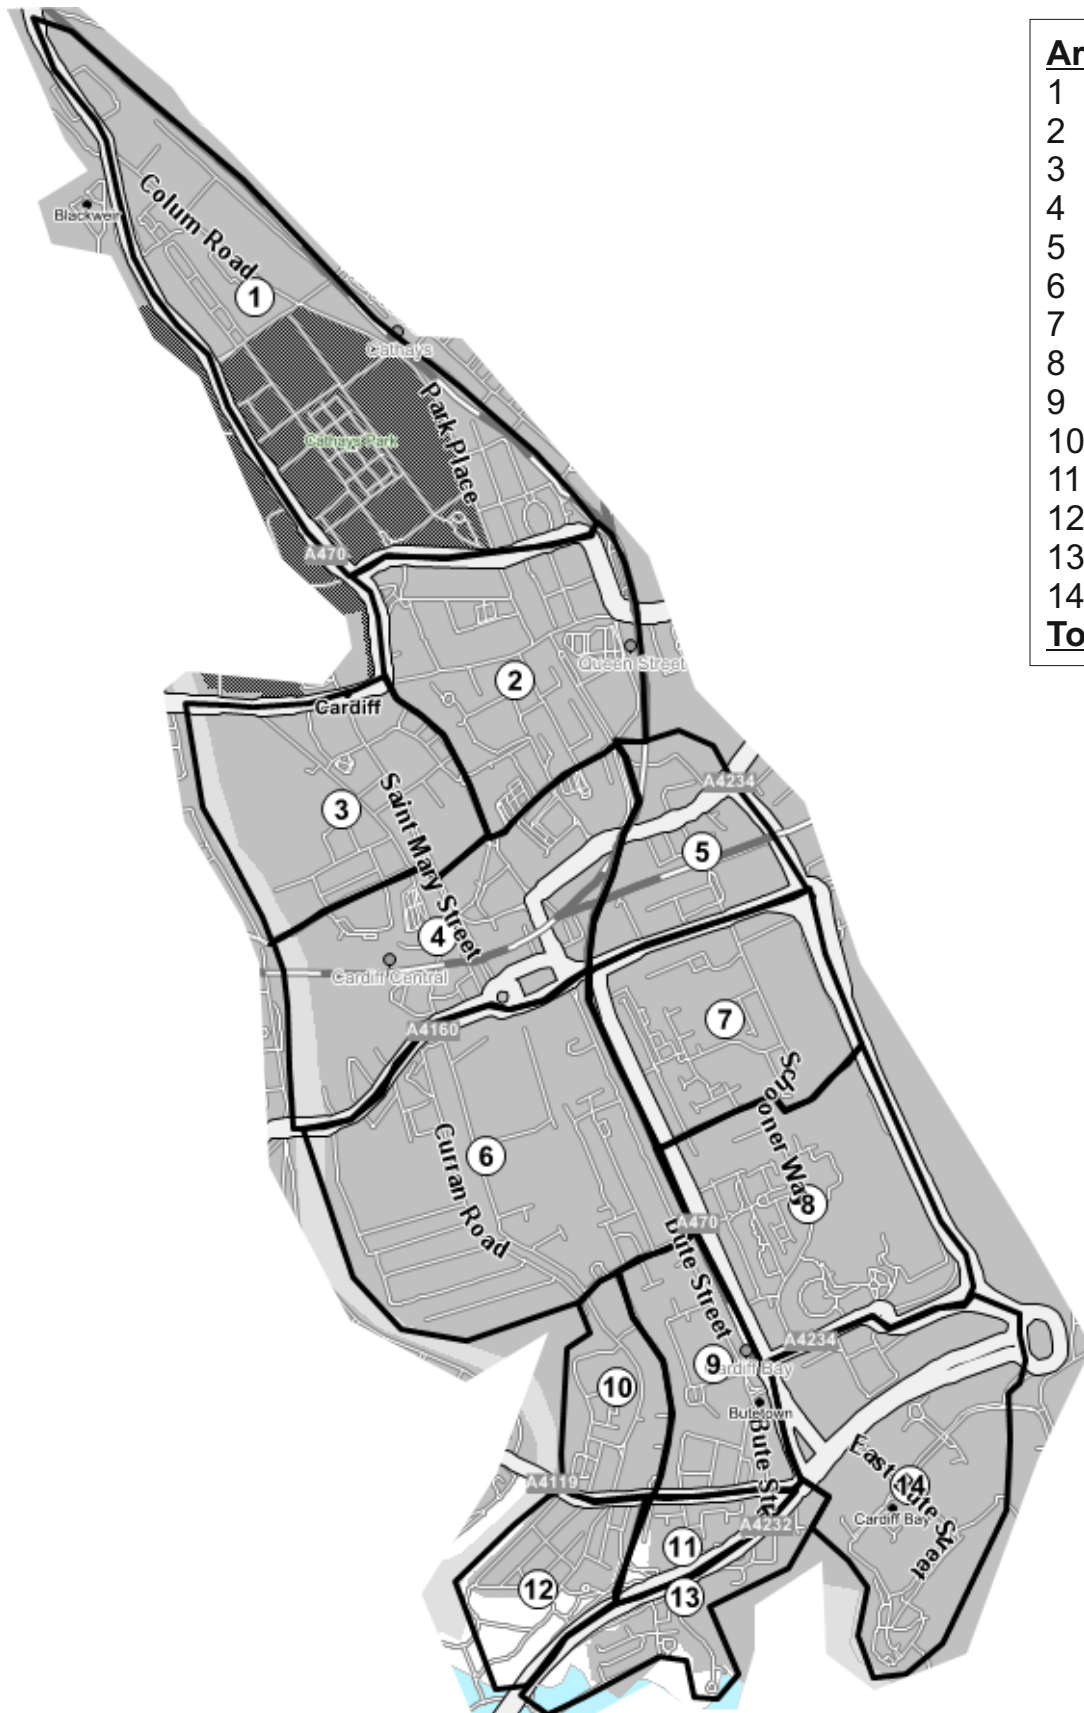

CF10

Inc: CARDIFF

Area	QTY
1	500
2	1050
3	950
4	600
5	200
6	800
7	1000
8	900
9	750
10	800
11	200
12	450
13	350
14	950
Total	9,500

DOR-2-DOR™ DOR-DROPZ™ POST-PEOPLE™ are trademarks.
DOR-2-DOR™ is a franchise all offices are owned and operated independently under licence.