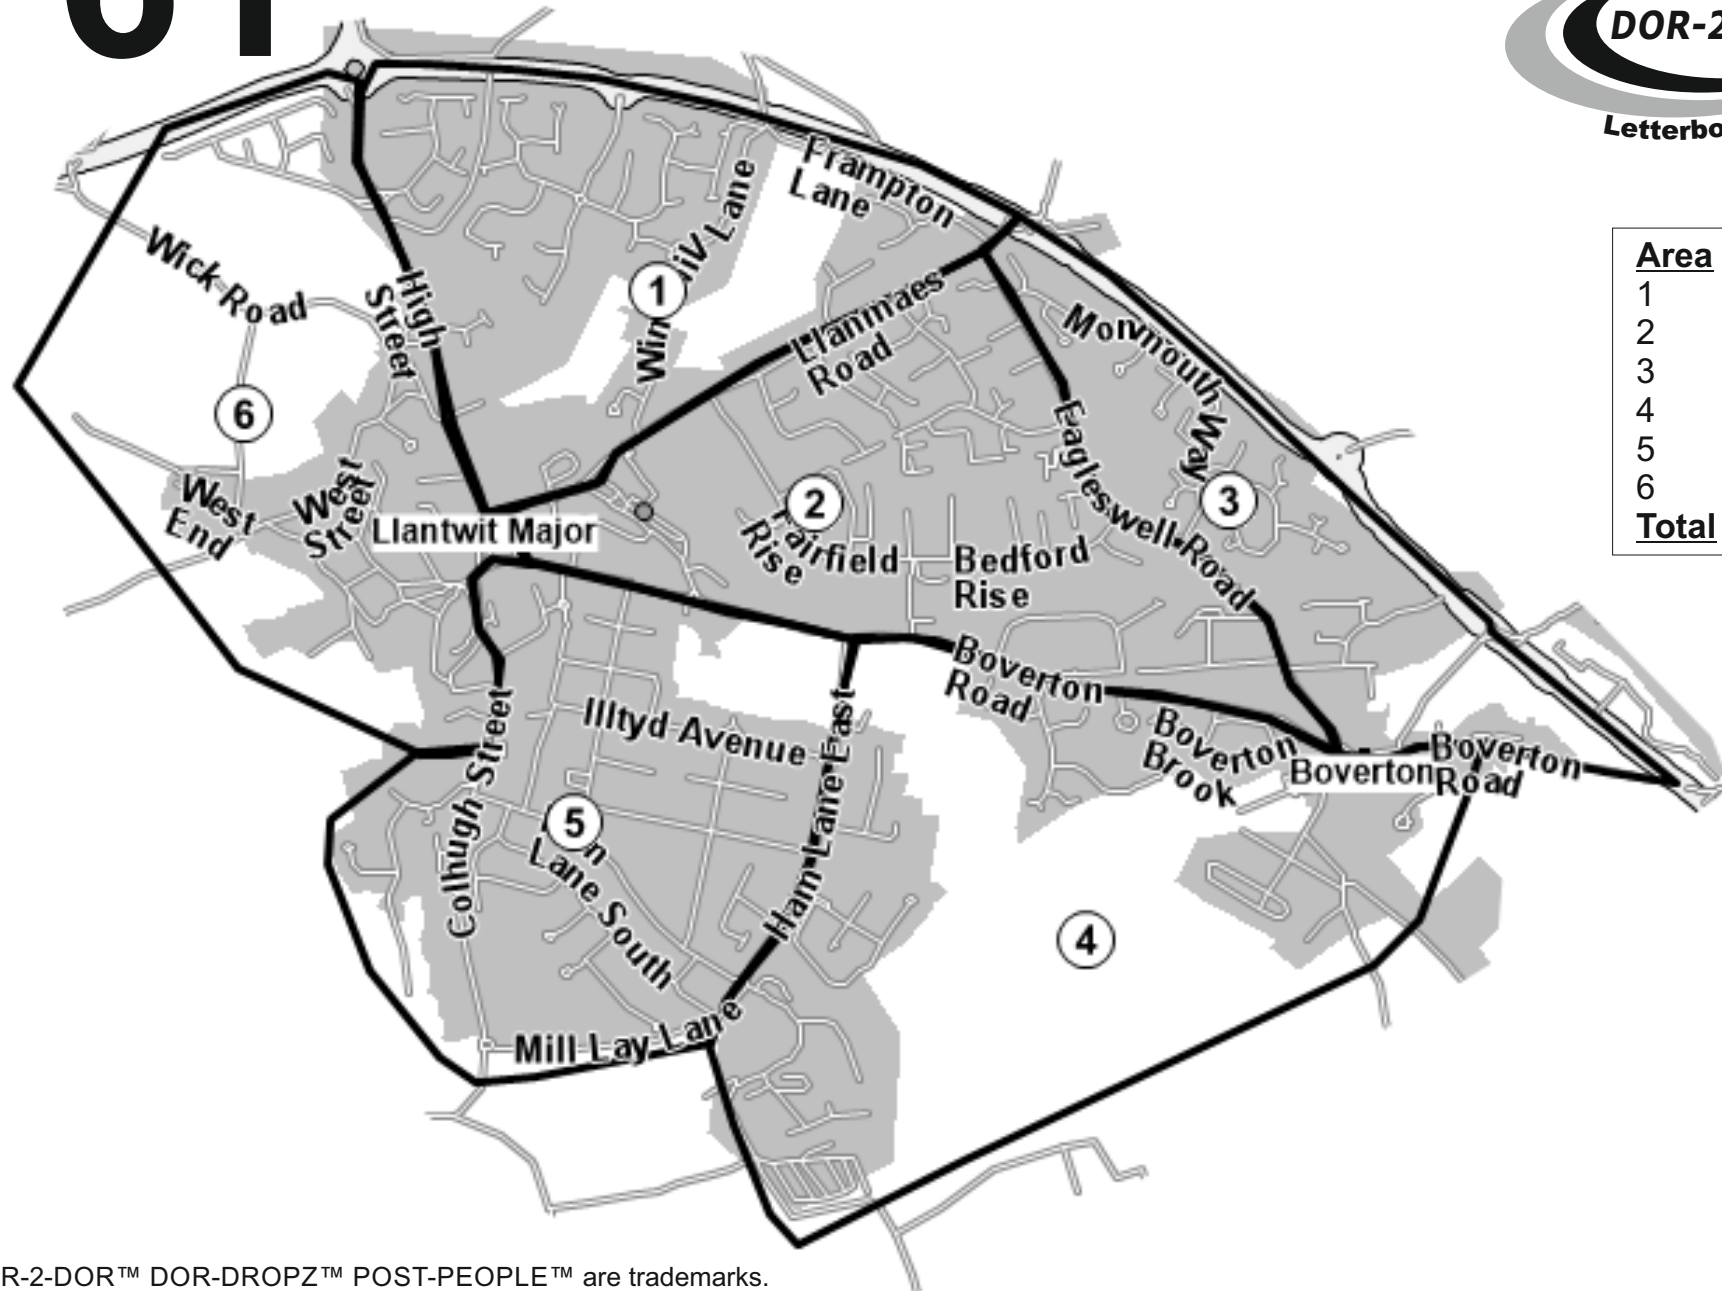

# CF61 Inc: LLANTWIT MAJOR

Area	QTY
1	750
2	1100
3	450
4	500
5	850
6	350
<b>Total</b>	<b>4,000</b>

DOR-2-DOR™ DOR-DROPZ™ POST-PEOPLE™ are trademarks.  
 DOR-2-DOR™ is a franchise all offices are owned and operated independently under licence.