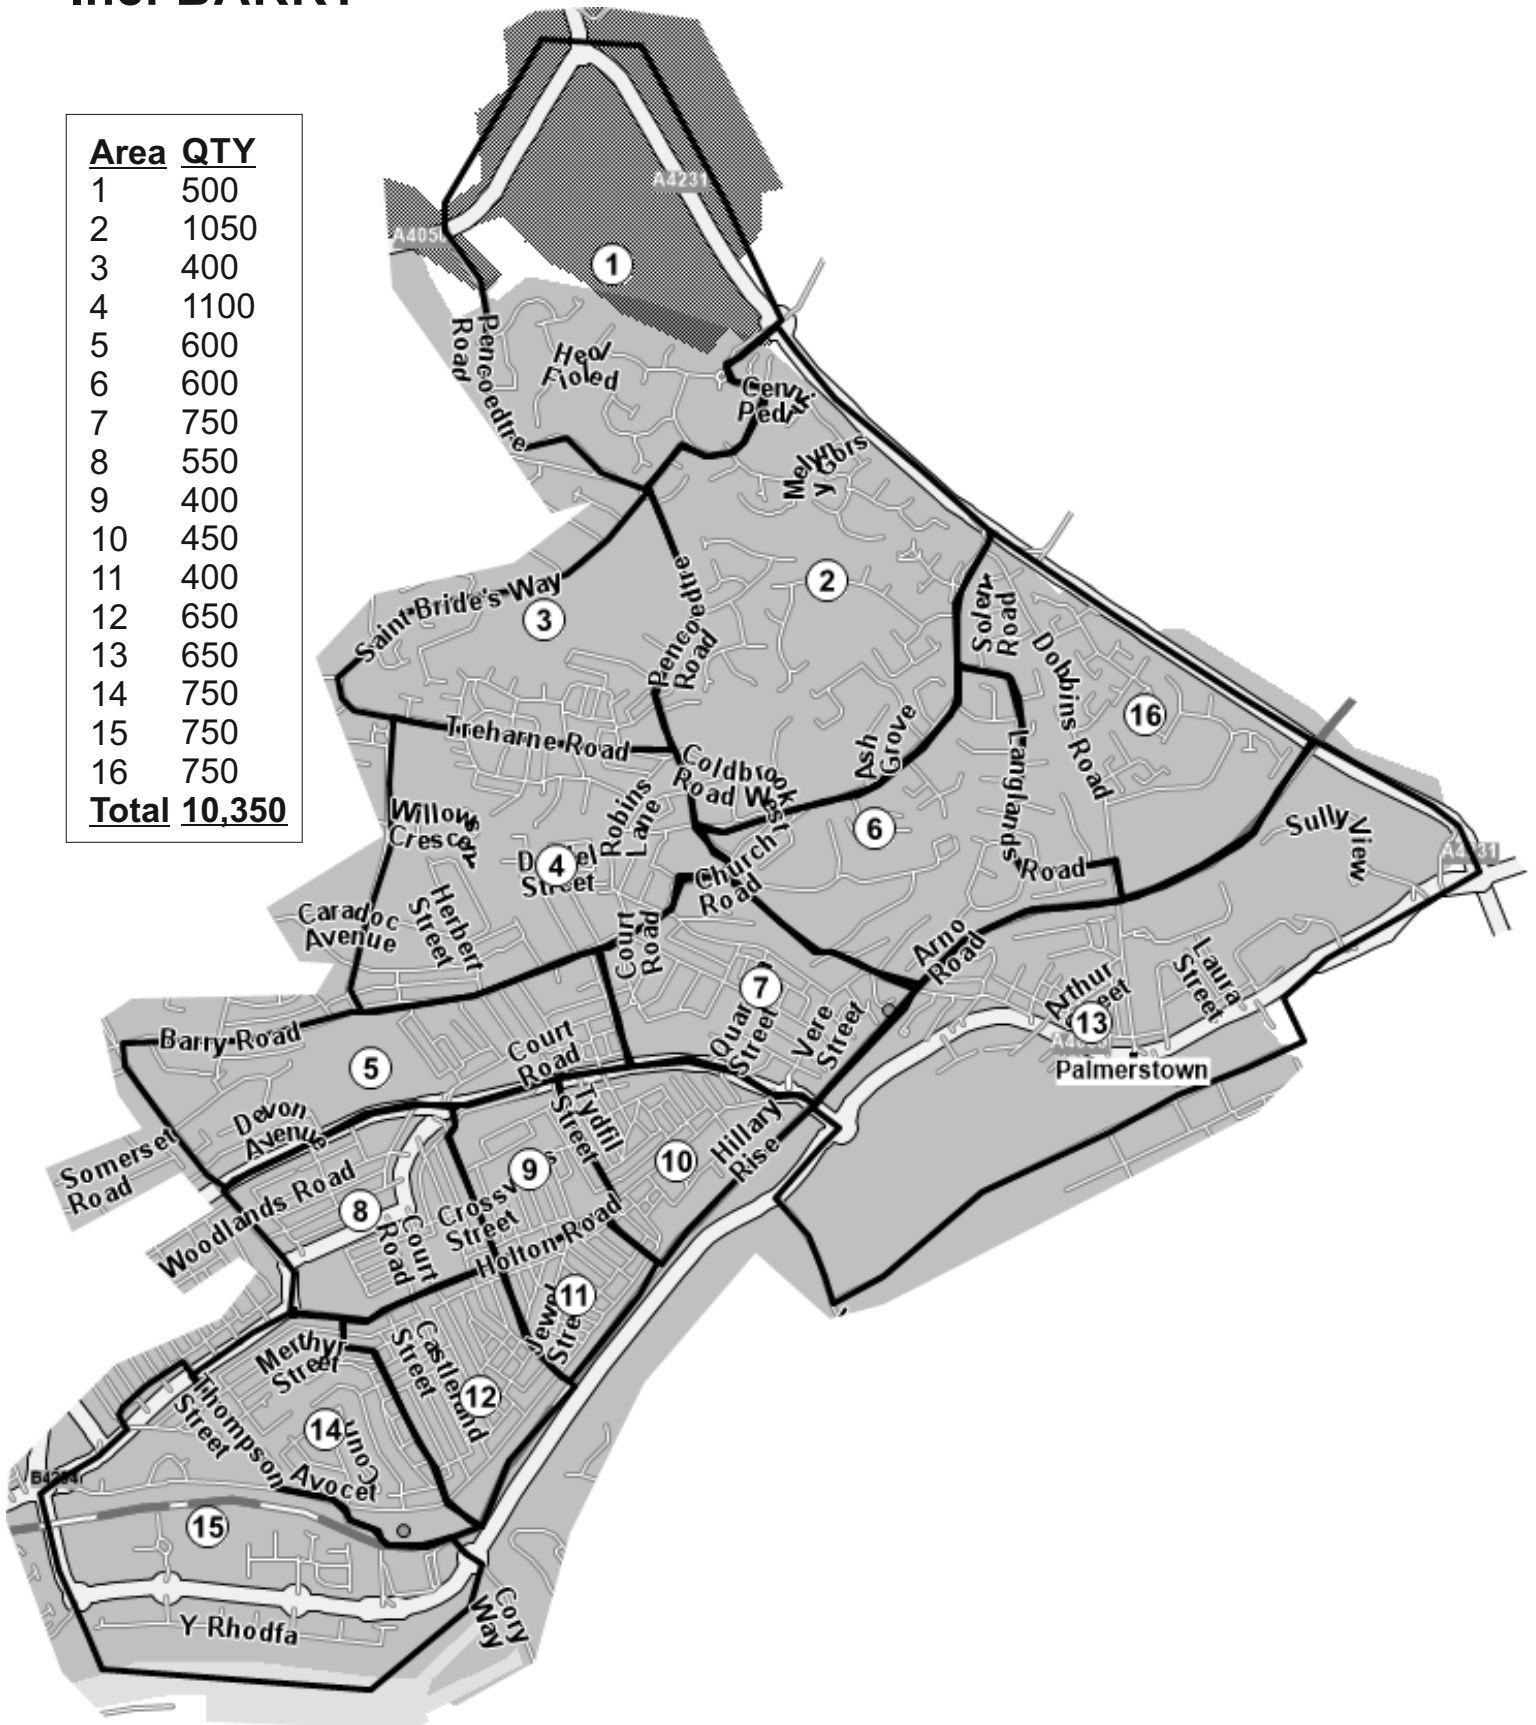

CF63

Inc: BARRY

Area	QTY
1	500
2	1050
3	400
4	1100
5	600
6	600
7	750
8	550
9	400
10	450
11	400
12	650
13	650
14	750
15	750
16	750
Total	10,350

DOR-2-DOR™ DOR-DROPZ™ POST-PEOPLE™ are trademarks.
 DOR-2-DOR™ is a franchise all offices are owned and operated independently under licence.