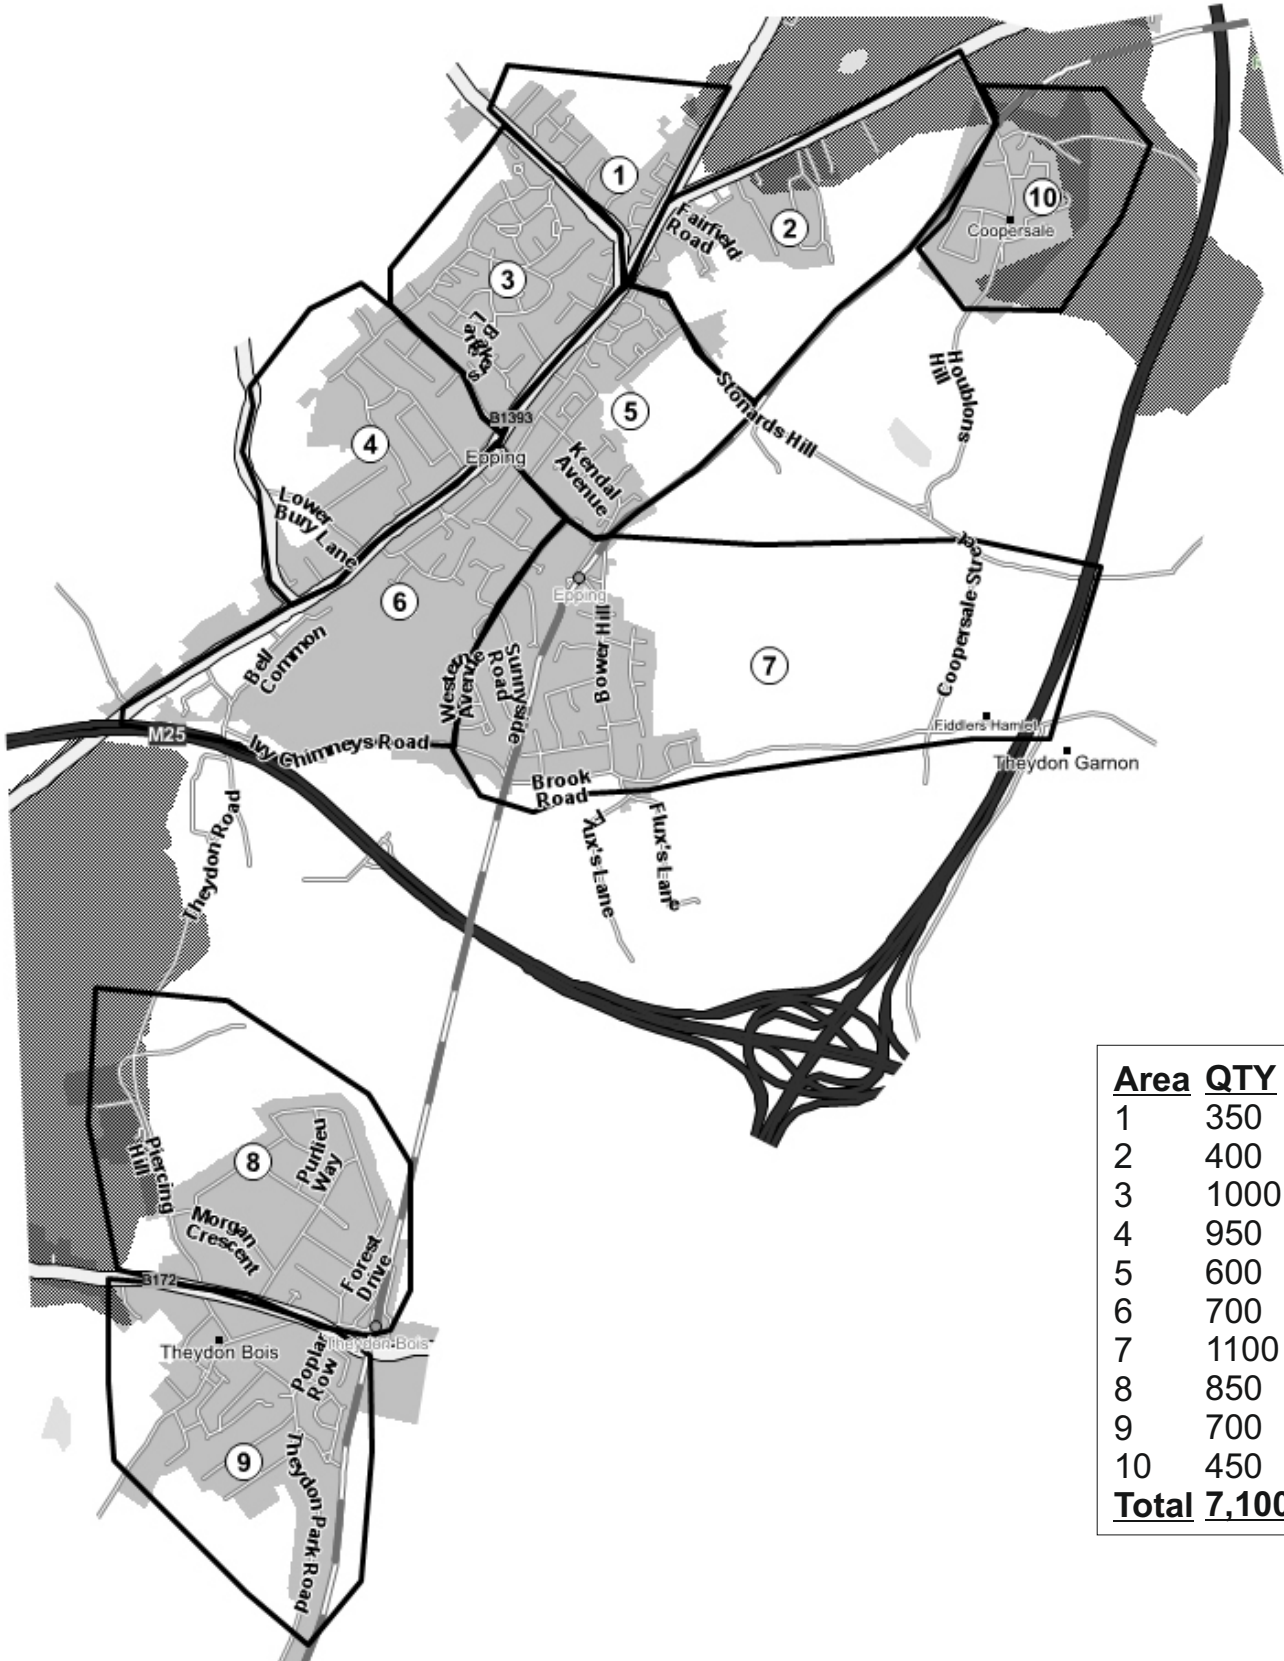

CM16

Inc: EPPING & THEYDON BOIS

Area	QTY
1	350
2	400
3	1000
4	950
5	600
6	700
7	1100
8	850
9	700
10	450
Total	7,100

DOR-2-DOR™ DOR-DROPZ™ POST-PEOPLE™ are trademarks.
DOR-2-DOR™ is a franchise all offices are owned and operated independently under licence.