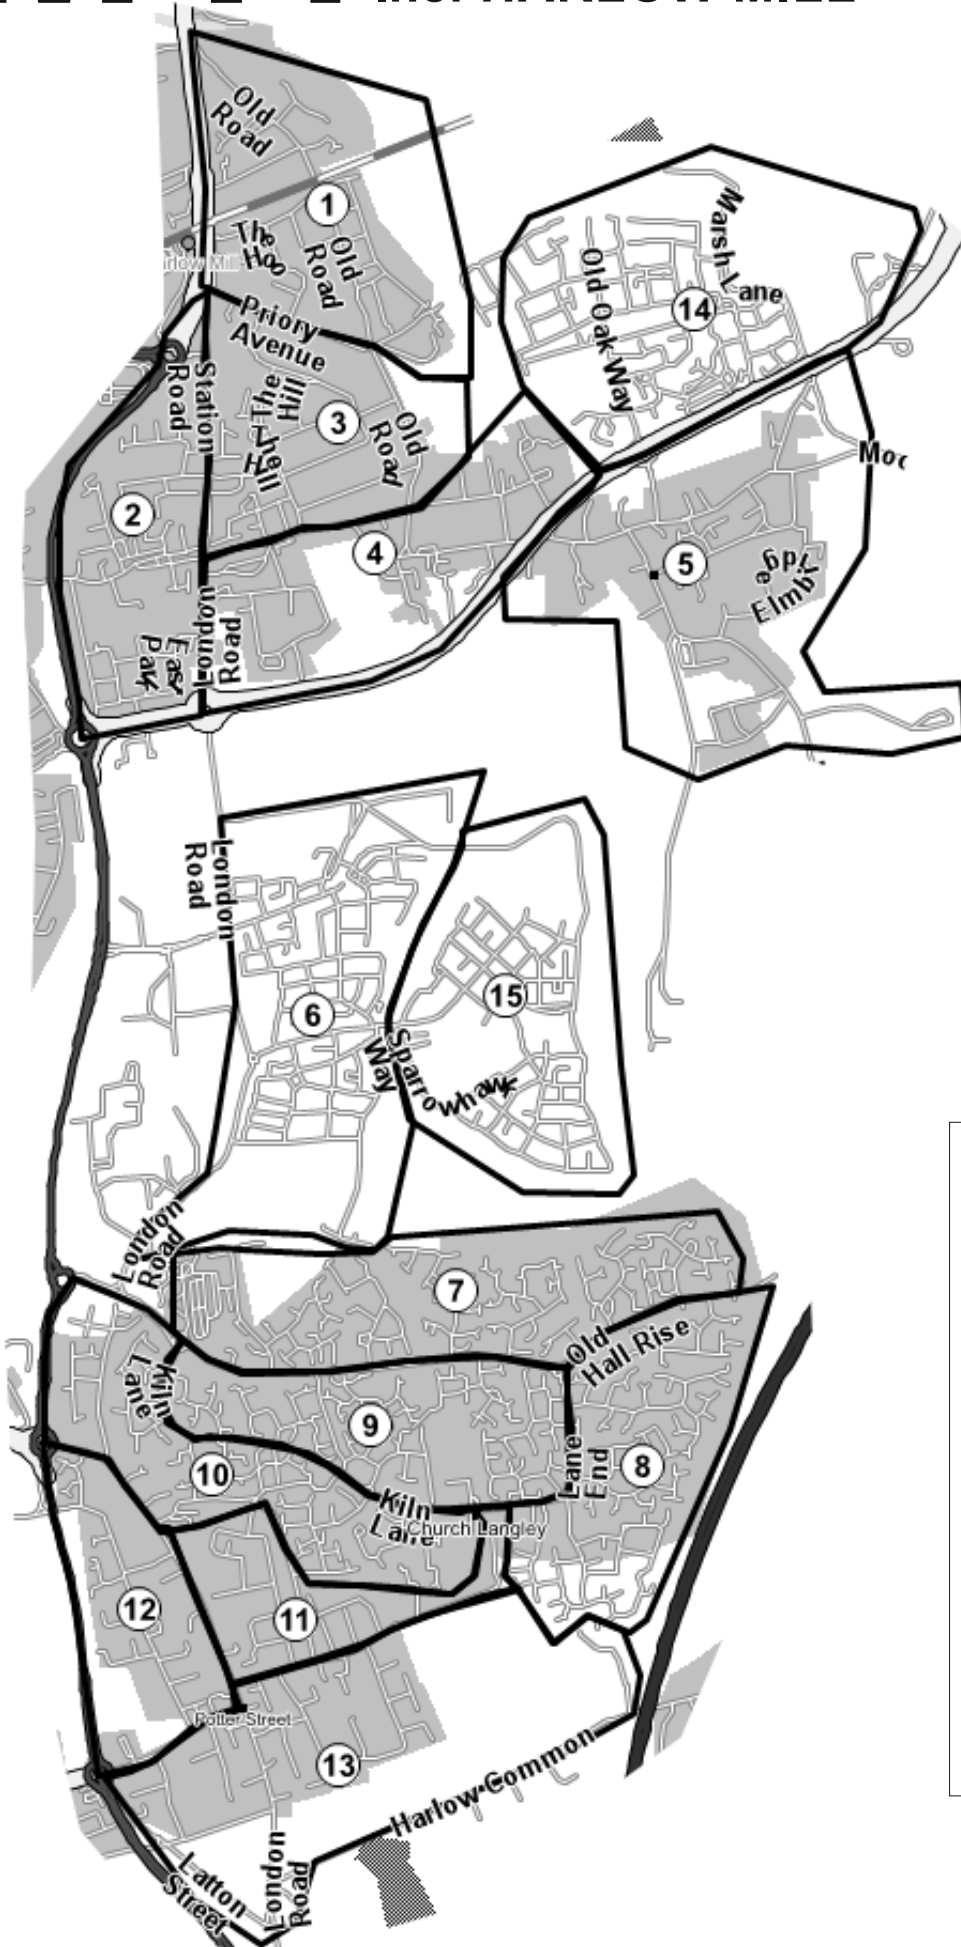

CM17

Inc: HARLOW MILL

Area	QTY
1	650
2	650
3	500
4	550
5	500
6	950
7	850
8	1100
9	800
10	850
11	450
12	550
13	750
14	1150
15	650
Total	10,900

DOR-2-DOR™ TRAK2DOR™ POST-PEOPLE™ are trademarks.
 DOR-2-DOR™ is a franchise all offices are owned and operated independently under licence.

© Geoplan Spatial Intelligence Limited. All rights reserved. Tactician Corporation © TeleAtlas. Includes mapping data licensed from Ordnance Survey with permission of HMSO © Crown Copyright. All rights reserved. Licence Number 100028920. Postcode copy/right © Post Office Limited