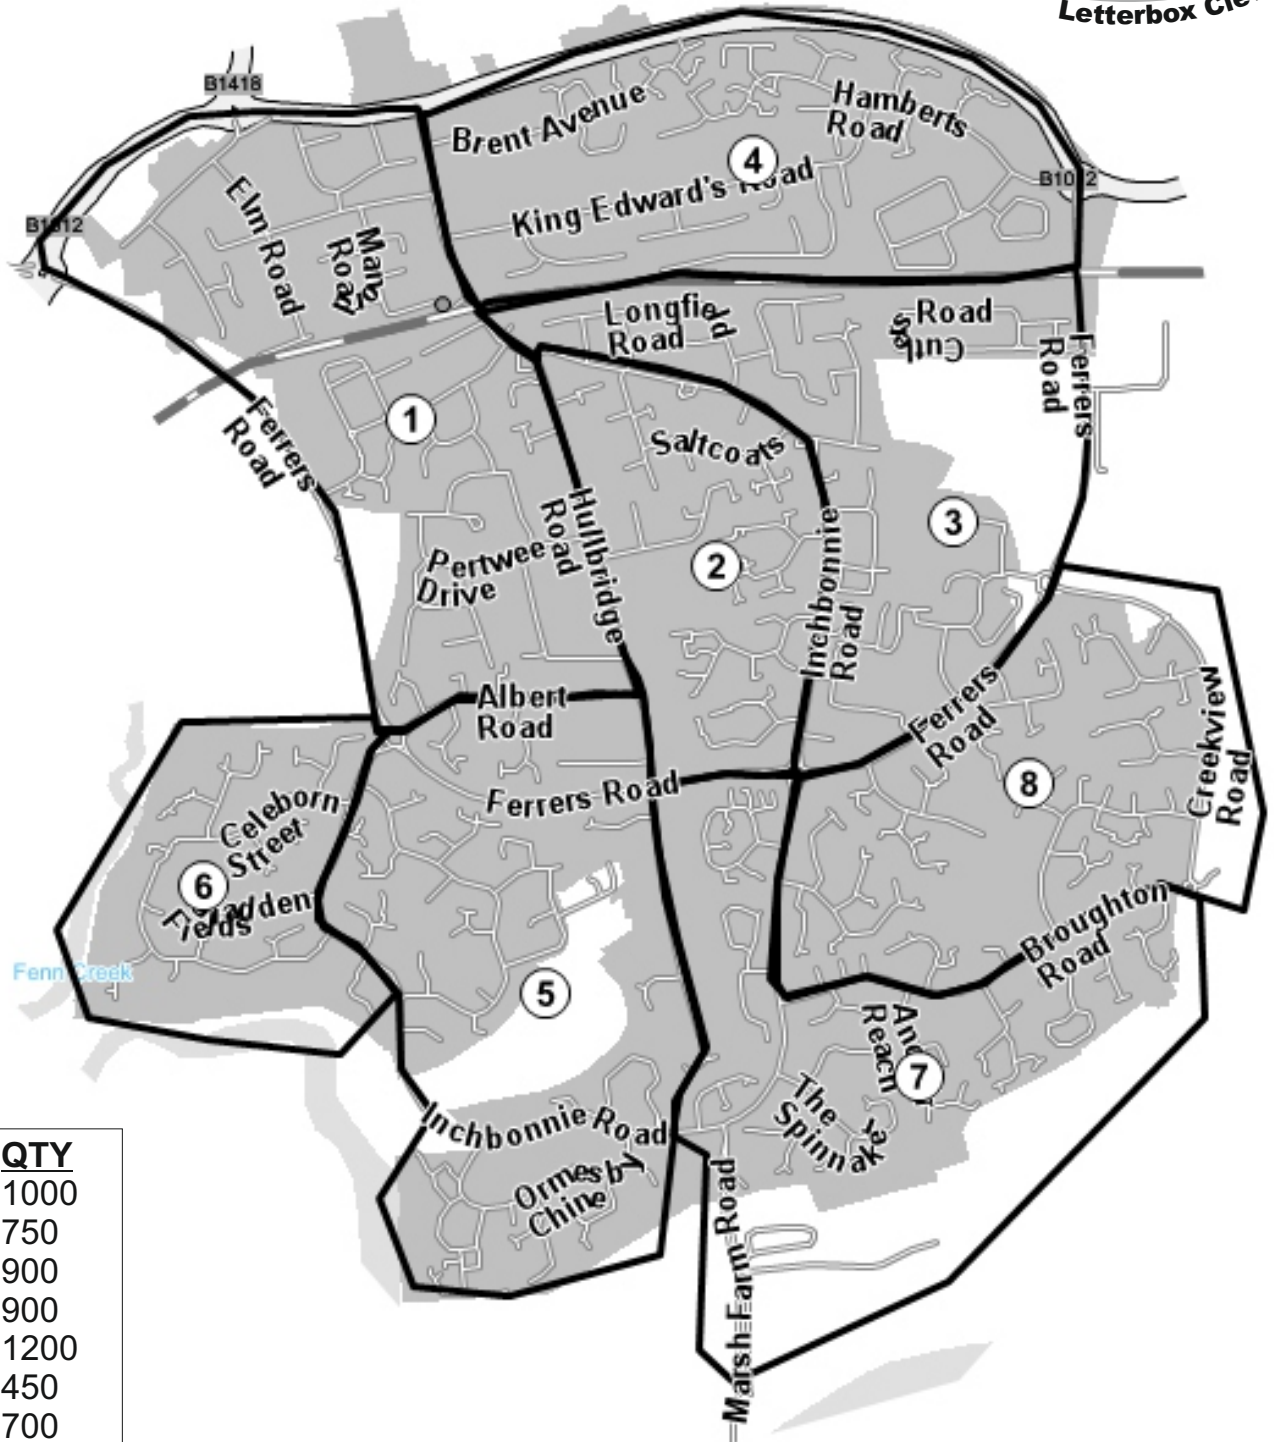

SOUTH WOODHAM FERRERS (CM3)

Area	QTY
1	1000
2	750
3	900
4	900
5	1200
6	450
7	700
8	1300
Total	7,200

DOR-2-DOR™ DOR-DROPZ™ POST-PEOPLE™ are trademarks.
DOR-2-DOR™ is a franchise all offices are owned and operated independently under licence.