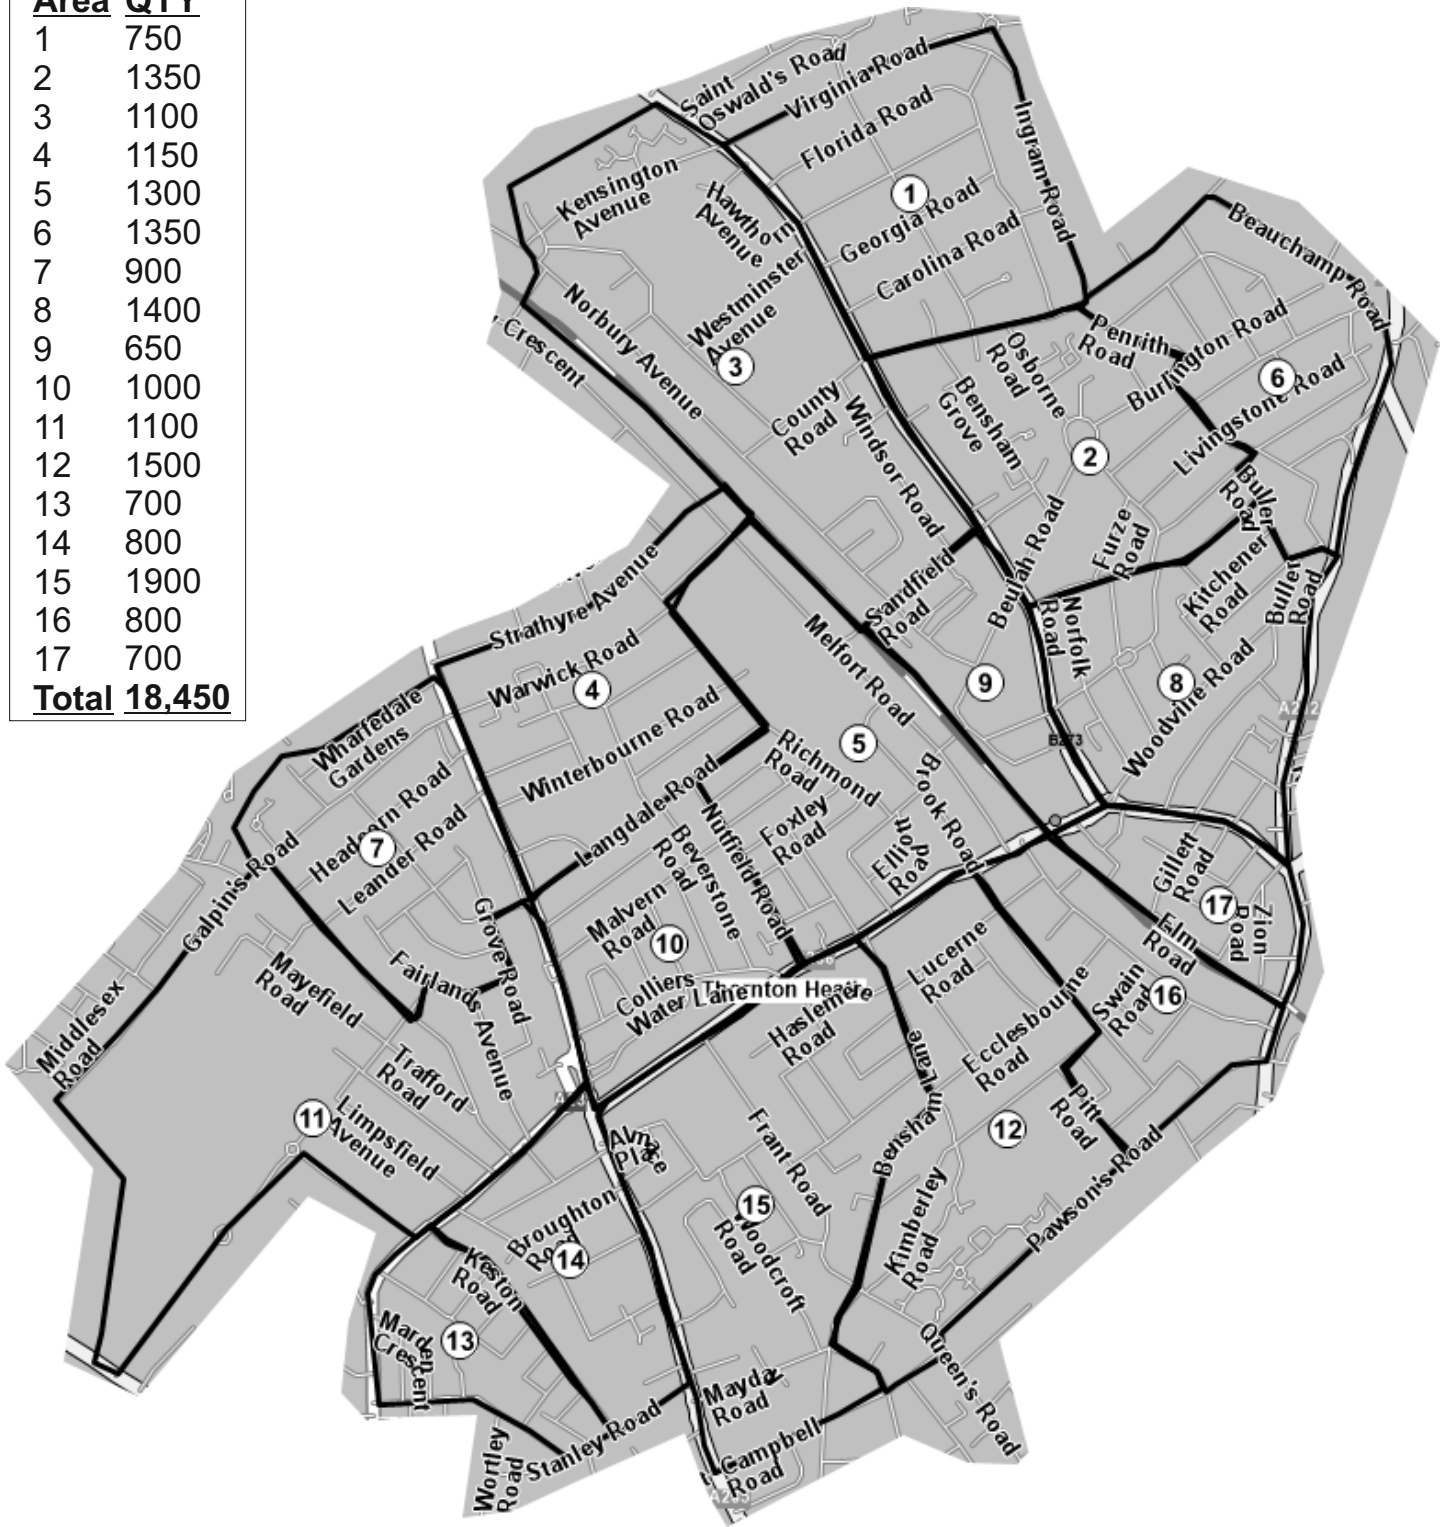

# CR7

Inc: THORNTON HEATH

Area	QTY
1	750
2	1350
3	1100
4	1150
5	1300
6	1350
7	900
8	1400
9	650
10	1000
11	1100
12	1500
13	700
14	800
15	1900
16	800
17	700
<b>Total</b>	<b>18,450</b>

DOR-2-DOR™ DOR-DROPZ™ POST-PEOPLE™ are trademarks.  
 DOR-2-DOR™ is a franchise all offices are owned and operated independently under licence.