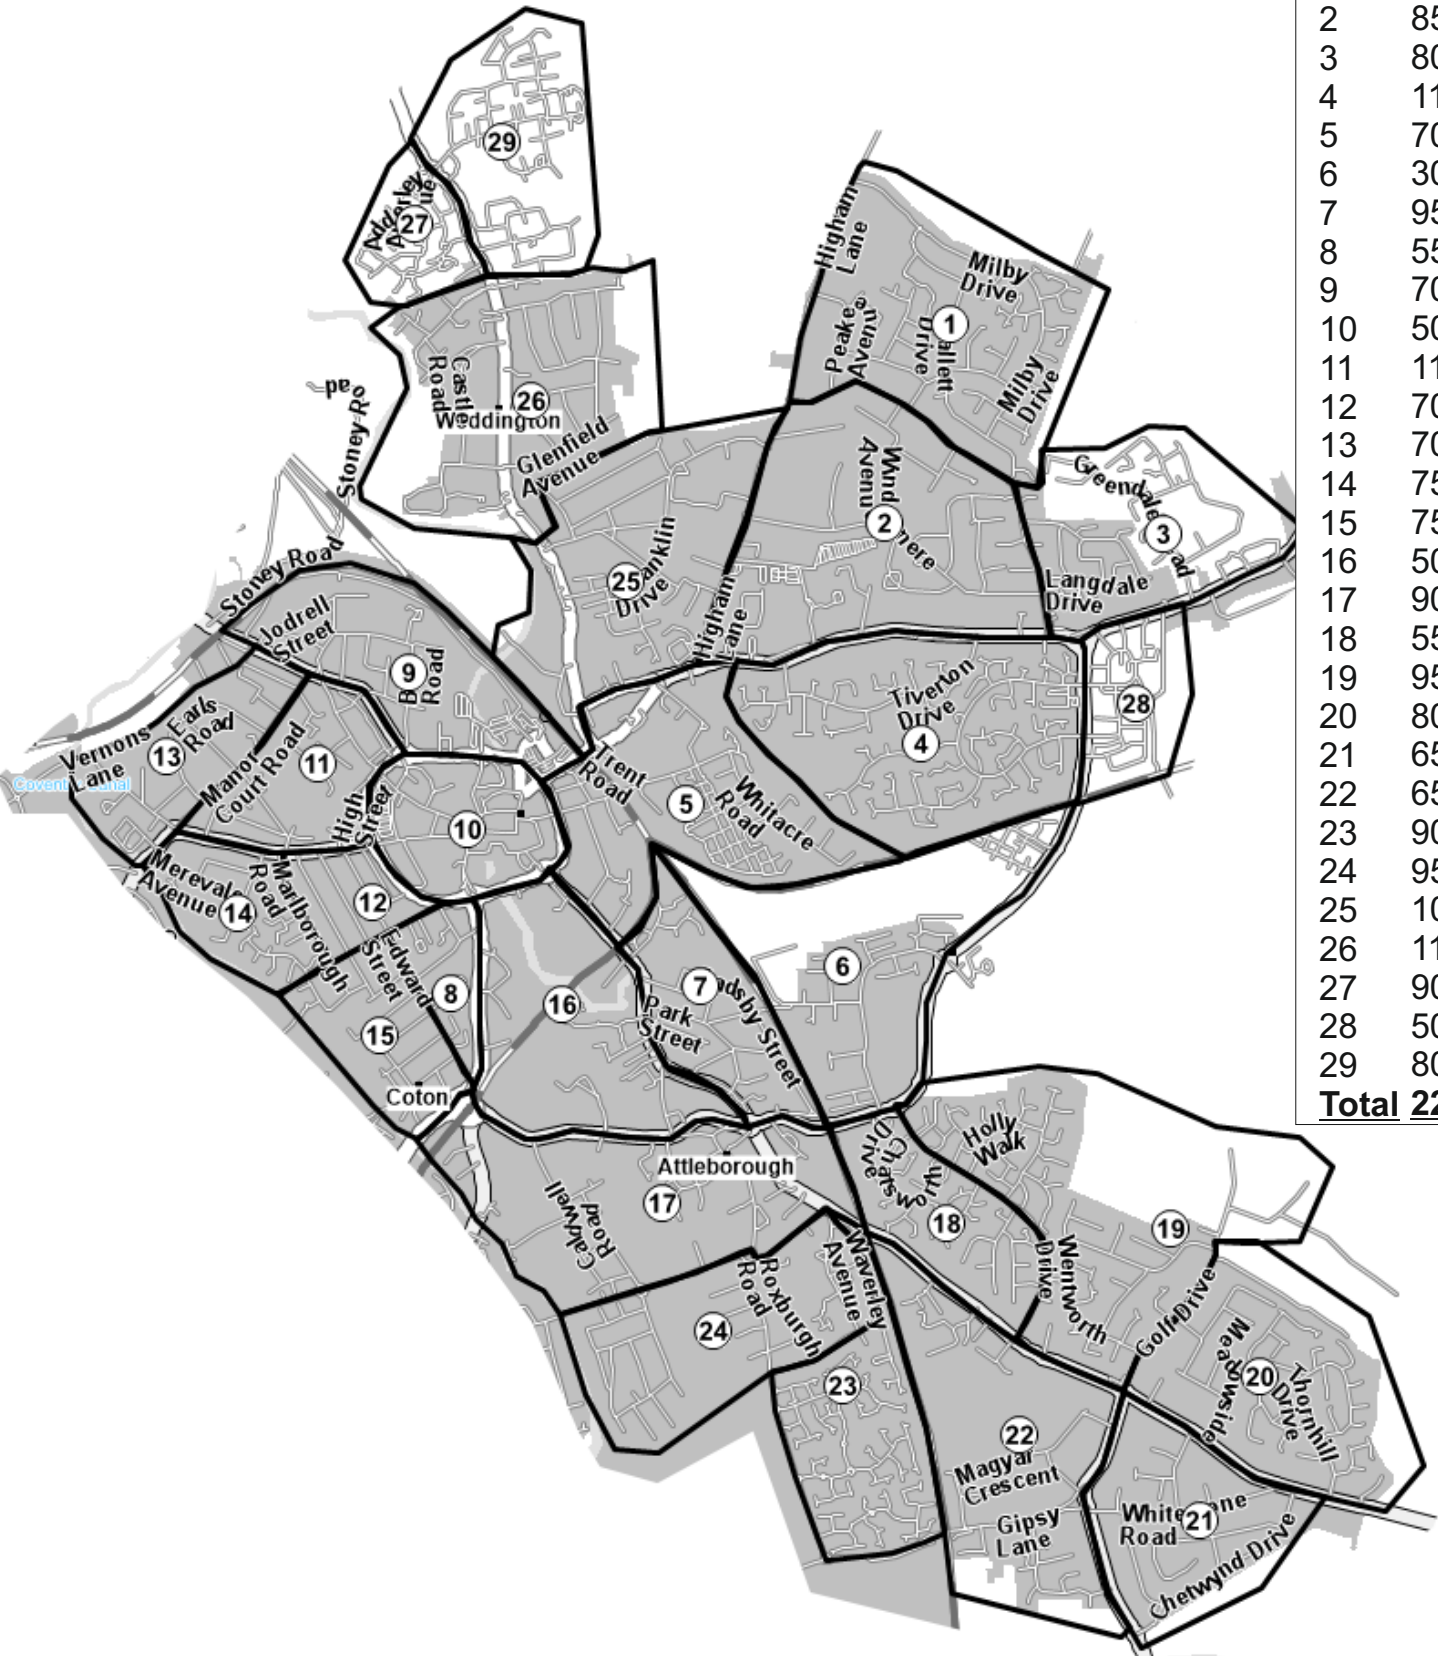

# CV11

Inc: NUNEATON - Weddington

Area	QTY
1	1050
2	850
3	800
4	1150
5	700
6	300
7	950
8	550
9	700
10	500
11	1100
12	700
13	700
14	750
15	750
16	500
17	900
18	550
19	950
20	800
21	650
22	650
23	900
24	950
25	1050
26	1150
27	900
28	500
29	800
<b>Total</b>	<b>22,800</b>

DOR-2-DOR™ TRAK2DOR™ POST-PEOPLE™ are trademarks.  
 DOR-2-DOR™ is a franchise all offices are owned and operated independently under licence.