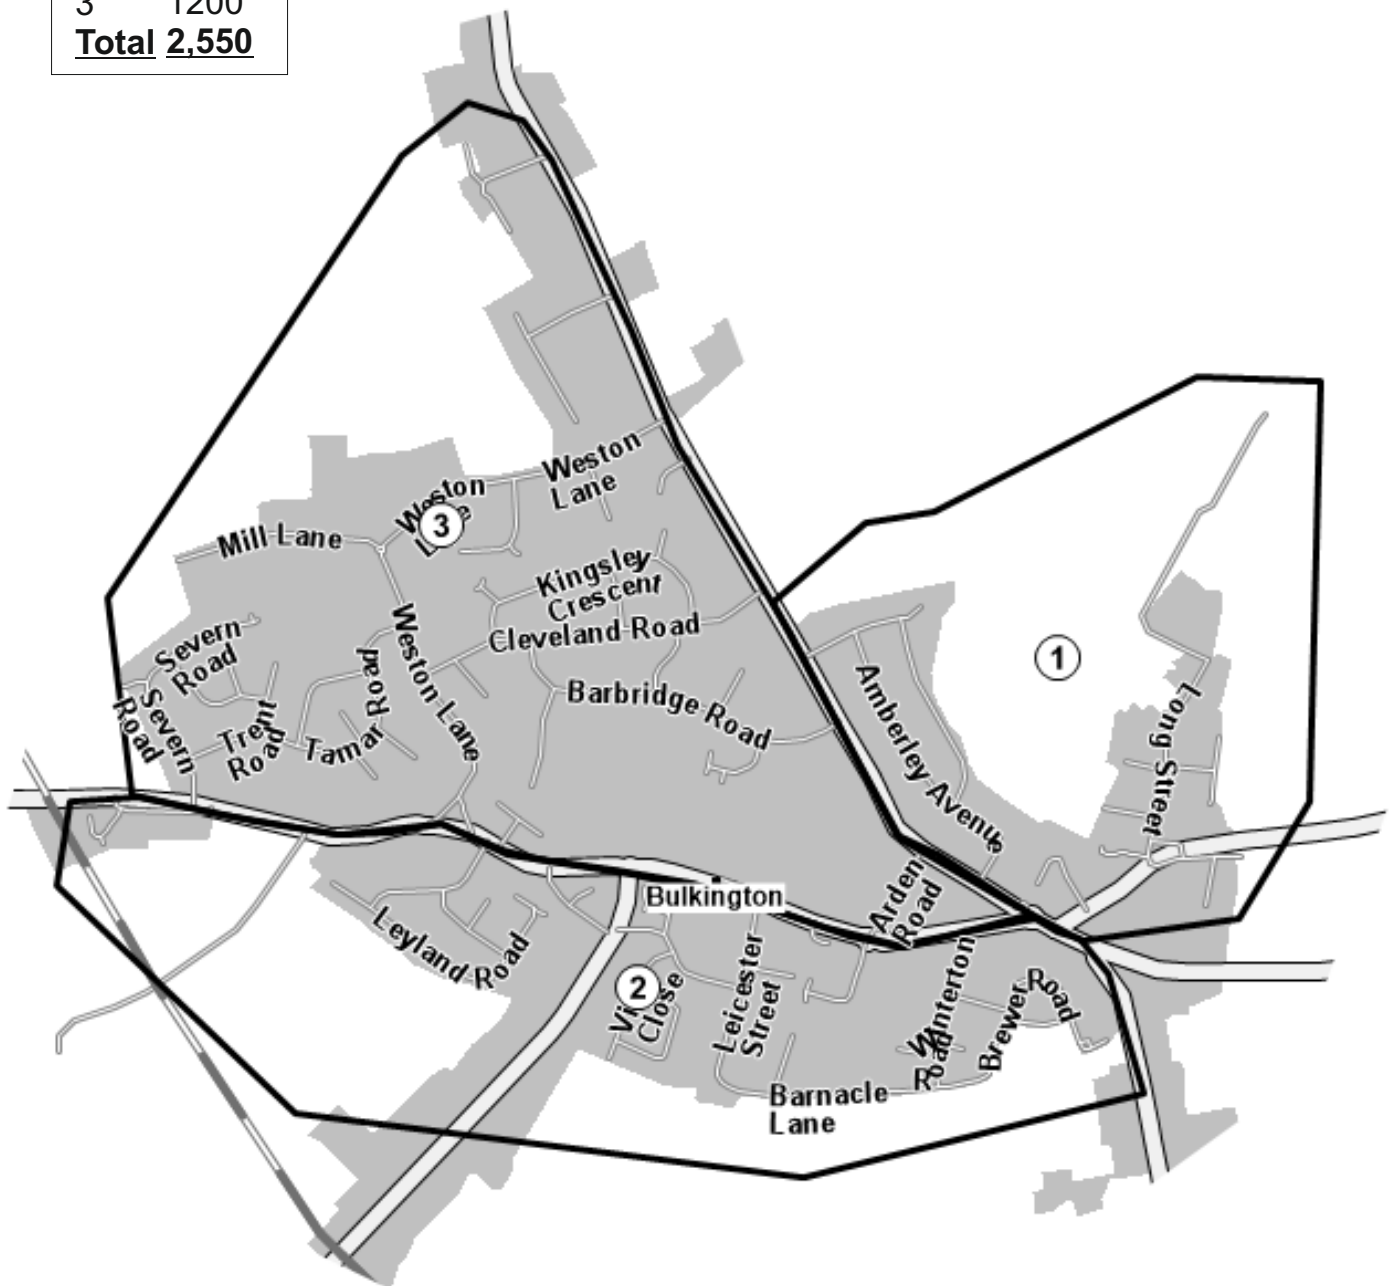

BULKINGTON

CV12

Area	QTY
1	450
2	900
3	1200
Total	2,550

DOR-2-DOR™ TRAK2DOR™ POST-PEOPLE™ are trademarks.
DOR-2-DOR™ is a franchise all offices are owned and operated independently under licence.