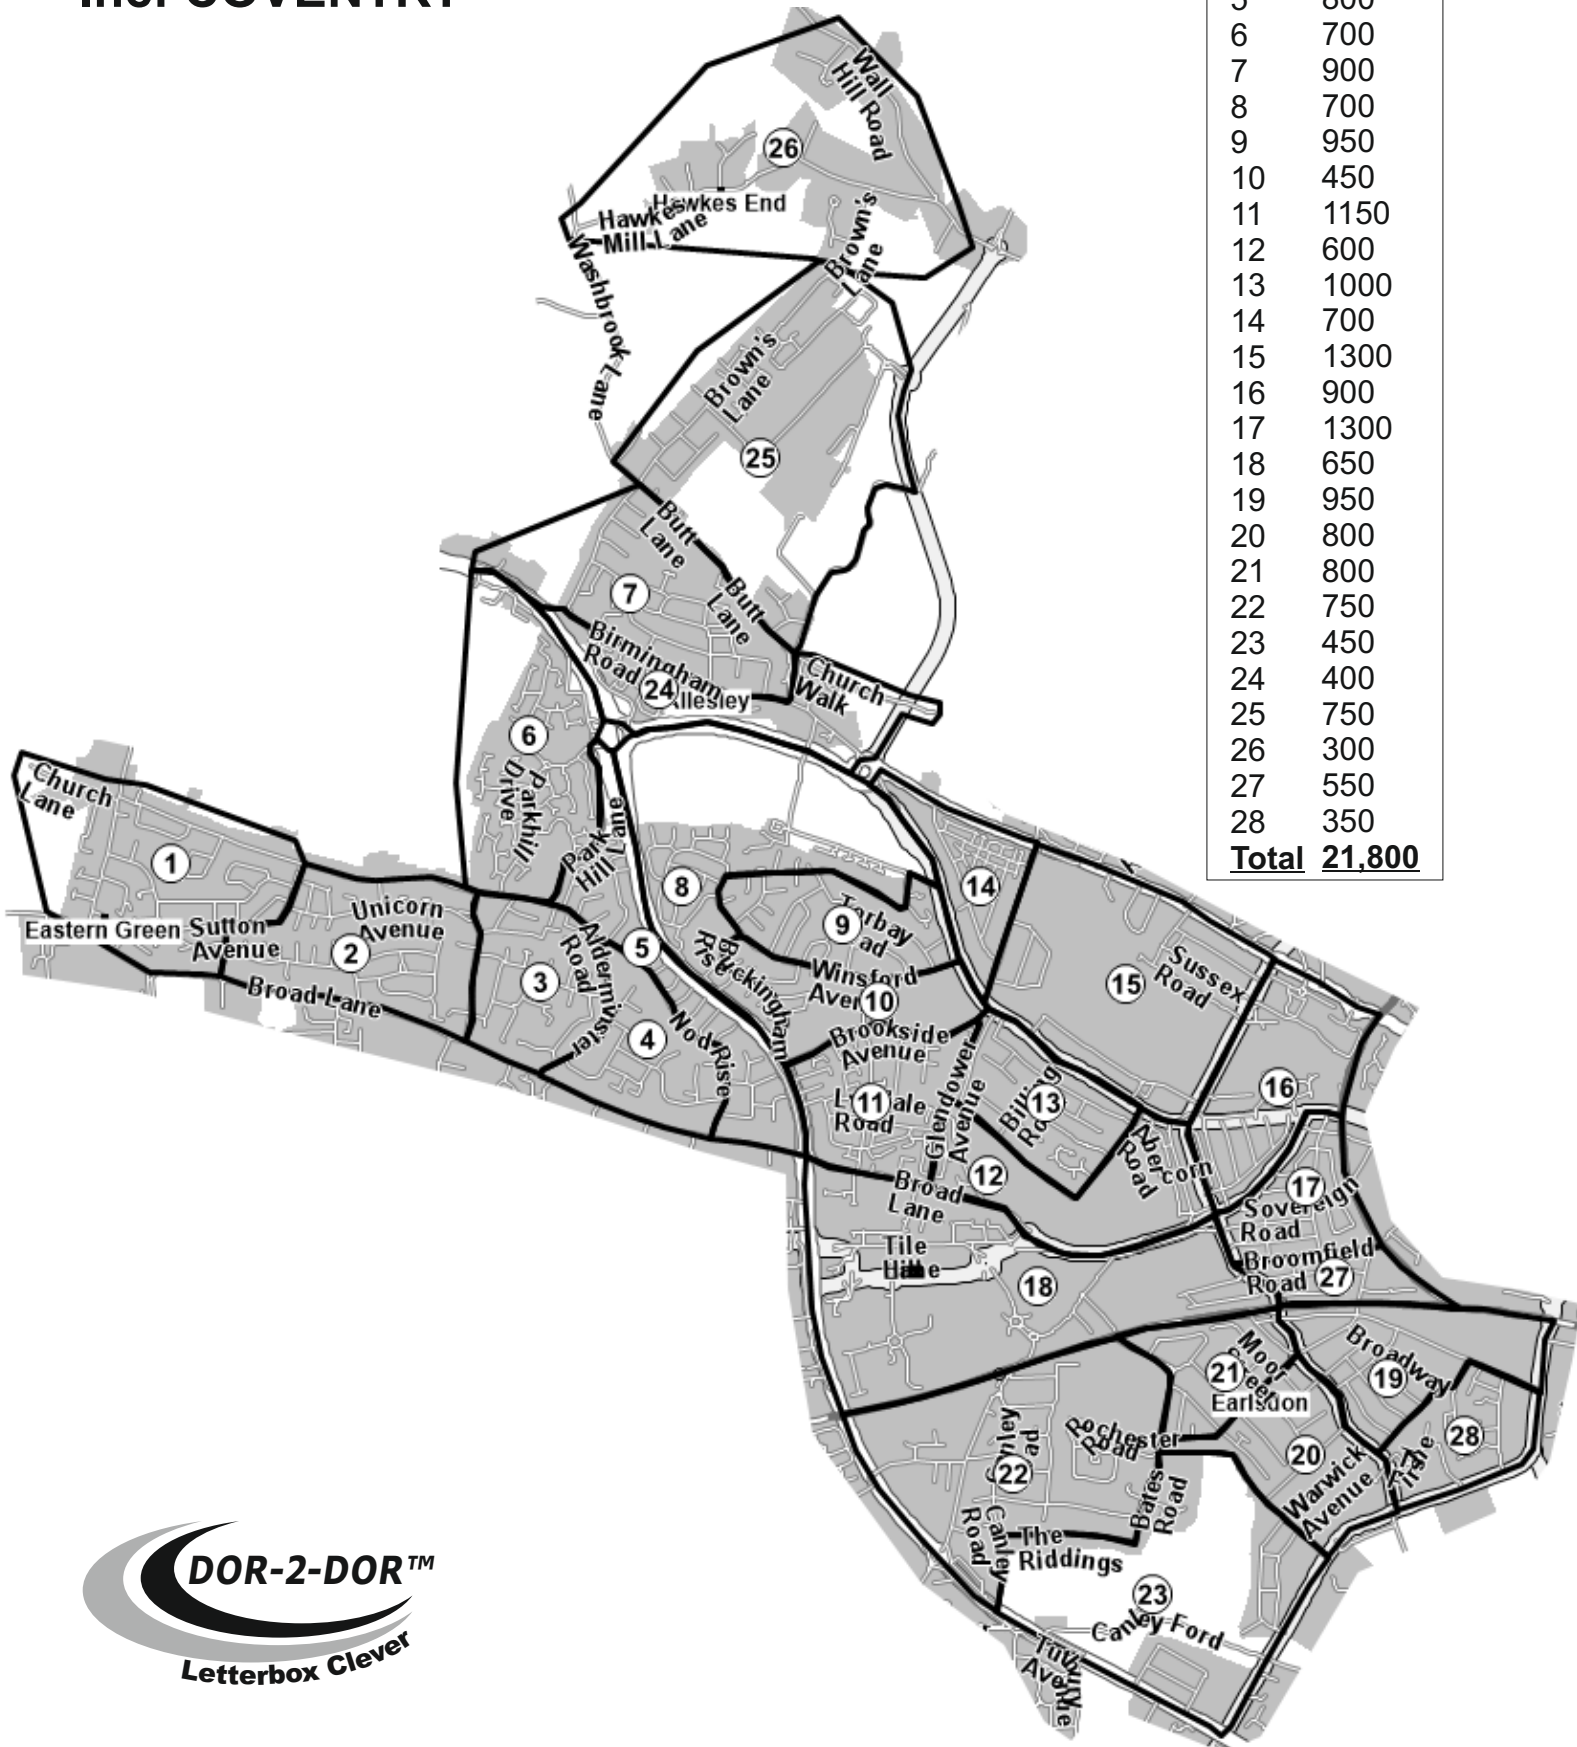

CV5

Inc: COVENTRY

Area	QTY
1	1250
2	1050
3	750
4	550
5	800
6	700
7	900
8	700
9	950
10	450
11	1150
12	600
13	1000
14	700
15	1300
16	900
17	1300
18	650
19	950
20	800
21	800
22	750
23	450
24	400
25	750
26	300
27	550
28	350
Total	21,800

DOR-2-DOR™ TRAK2DOR™ POST-PEOPLE™ are trademarks.
DOR-2-DOR™ is a franchise all offices are owned and operated independently under licence.

© Geoplan Spatial Intelligence Limited. All rights reserved. Tactician Corporation © TeleAtlas. Includes mapping data licensed from Ordnance Survey with permission of HMSO © Crown Copyright. All rights reserved. Licence Number 100026920. Postcode copyright © Post Office Limited