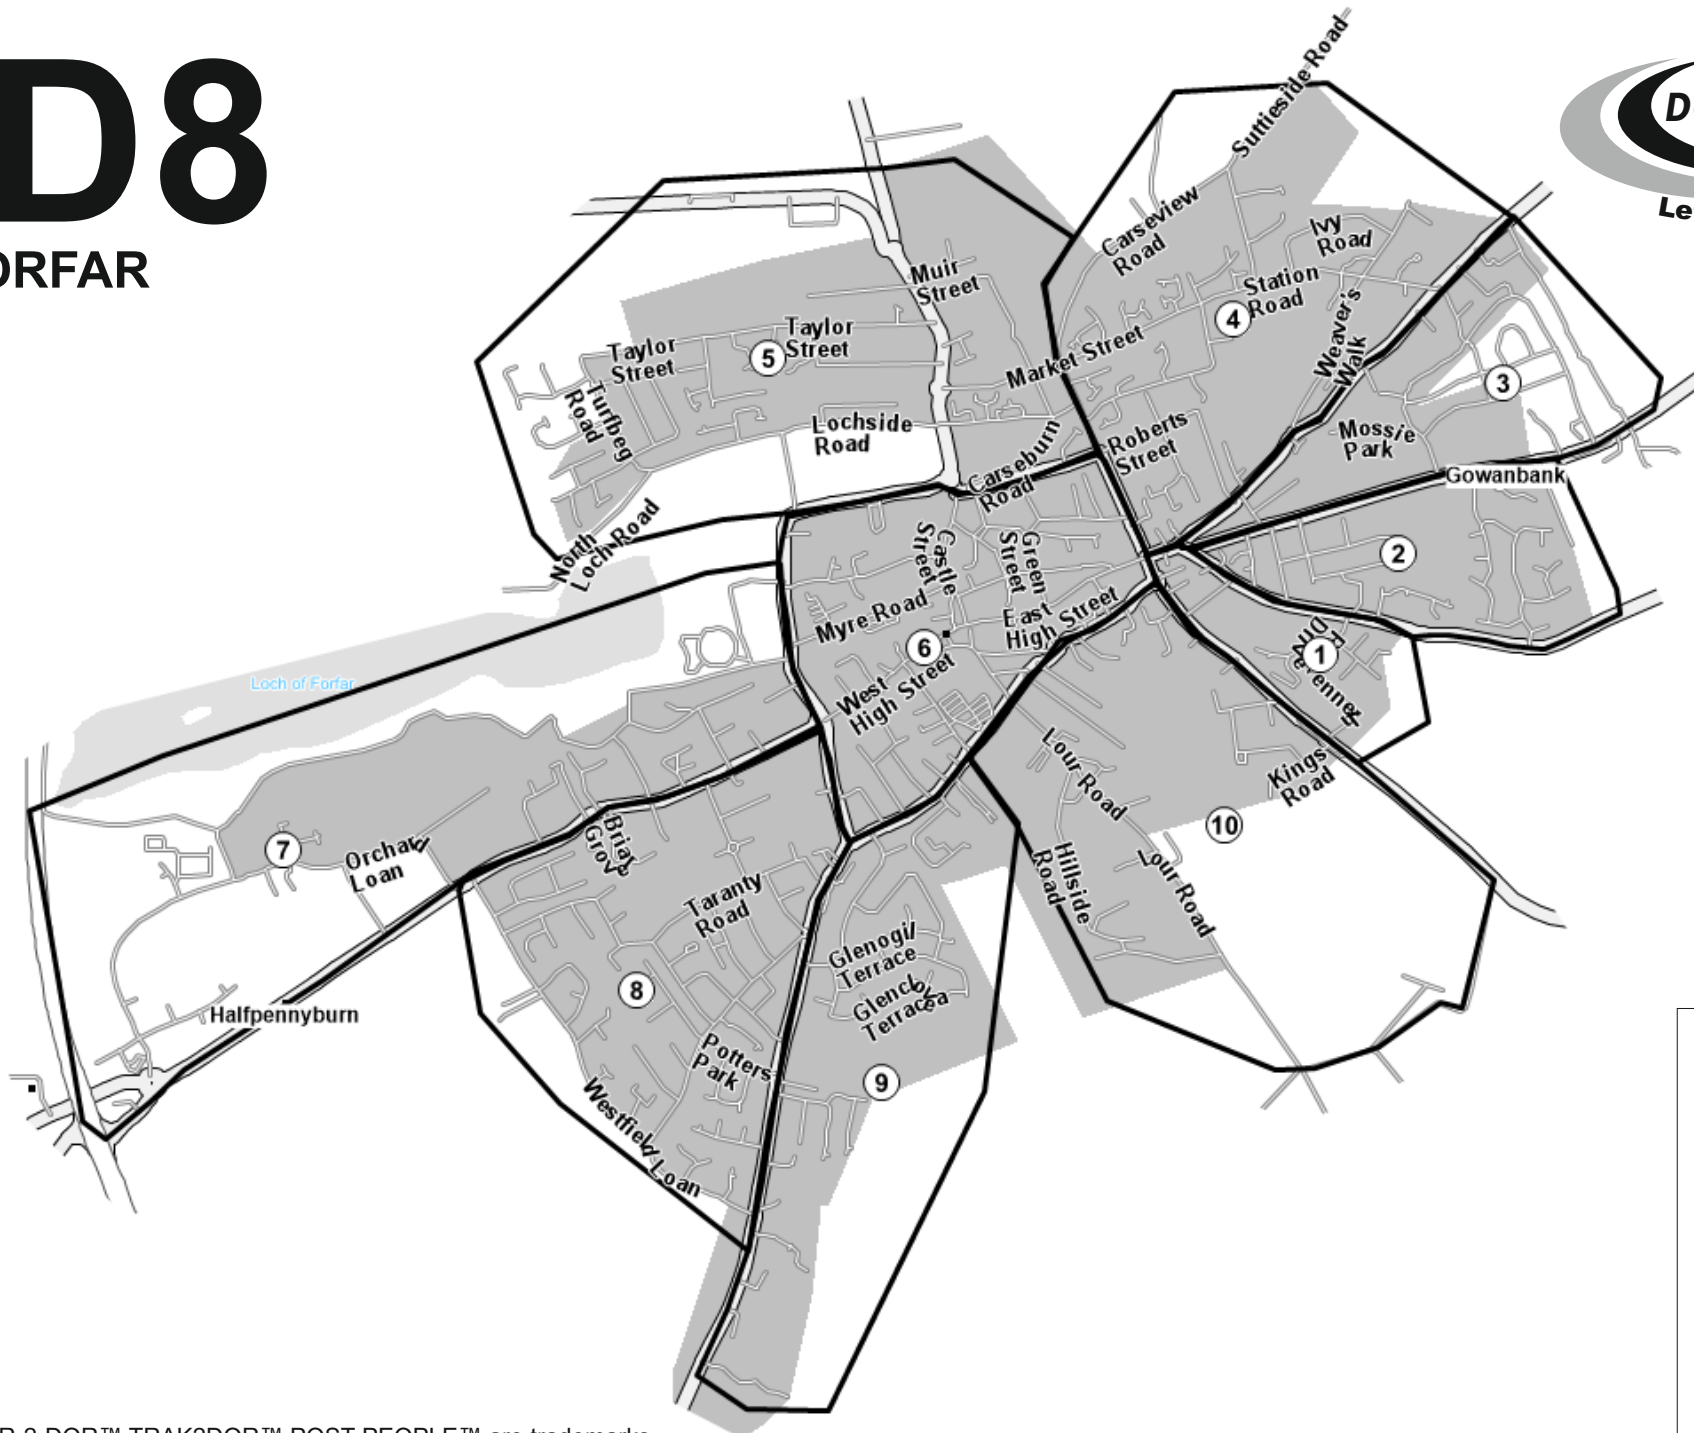

DD8

Inc: FORFAR

| Area | QTY |
|--------------|--------------|
| 1 | 500 |
| 2 | 550 |
| 3 | 400 |
| 4 | 800 |
| 5 | 950 |
| 6 | 1350 |
| 7 | 450 |
| 8 | 1450 |
| 9 | 800 |
| 10 | 600 |
| Total | 7,850 |

DOR-2-DOR™ TRAK2DOR™ POST-PEOPLE™ are trademarks.
DOR-2-DOR™ is a franchise all offices are owned and operated independently under licence.