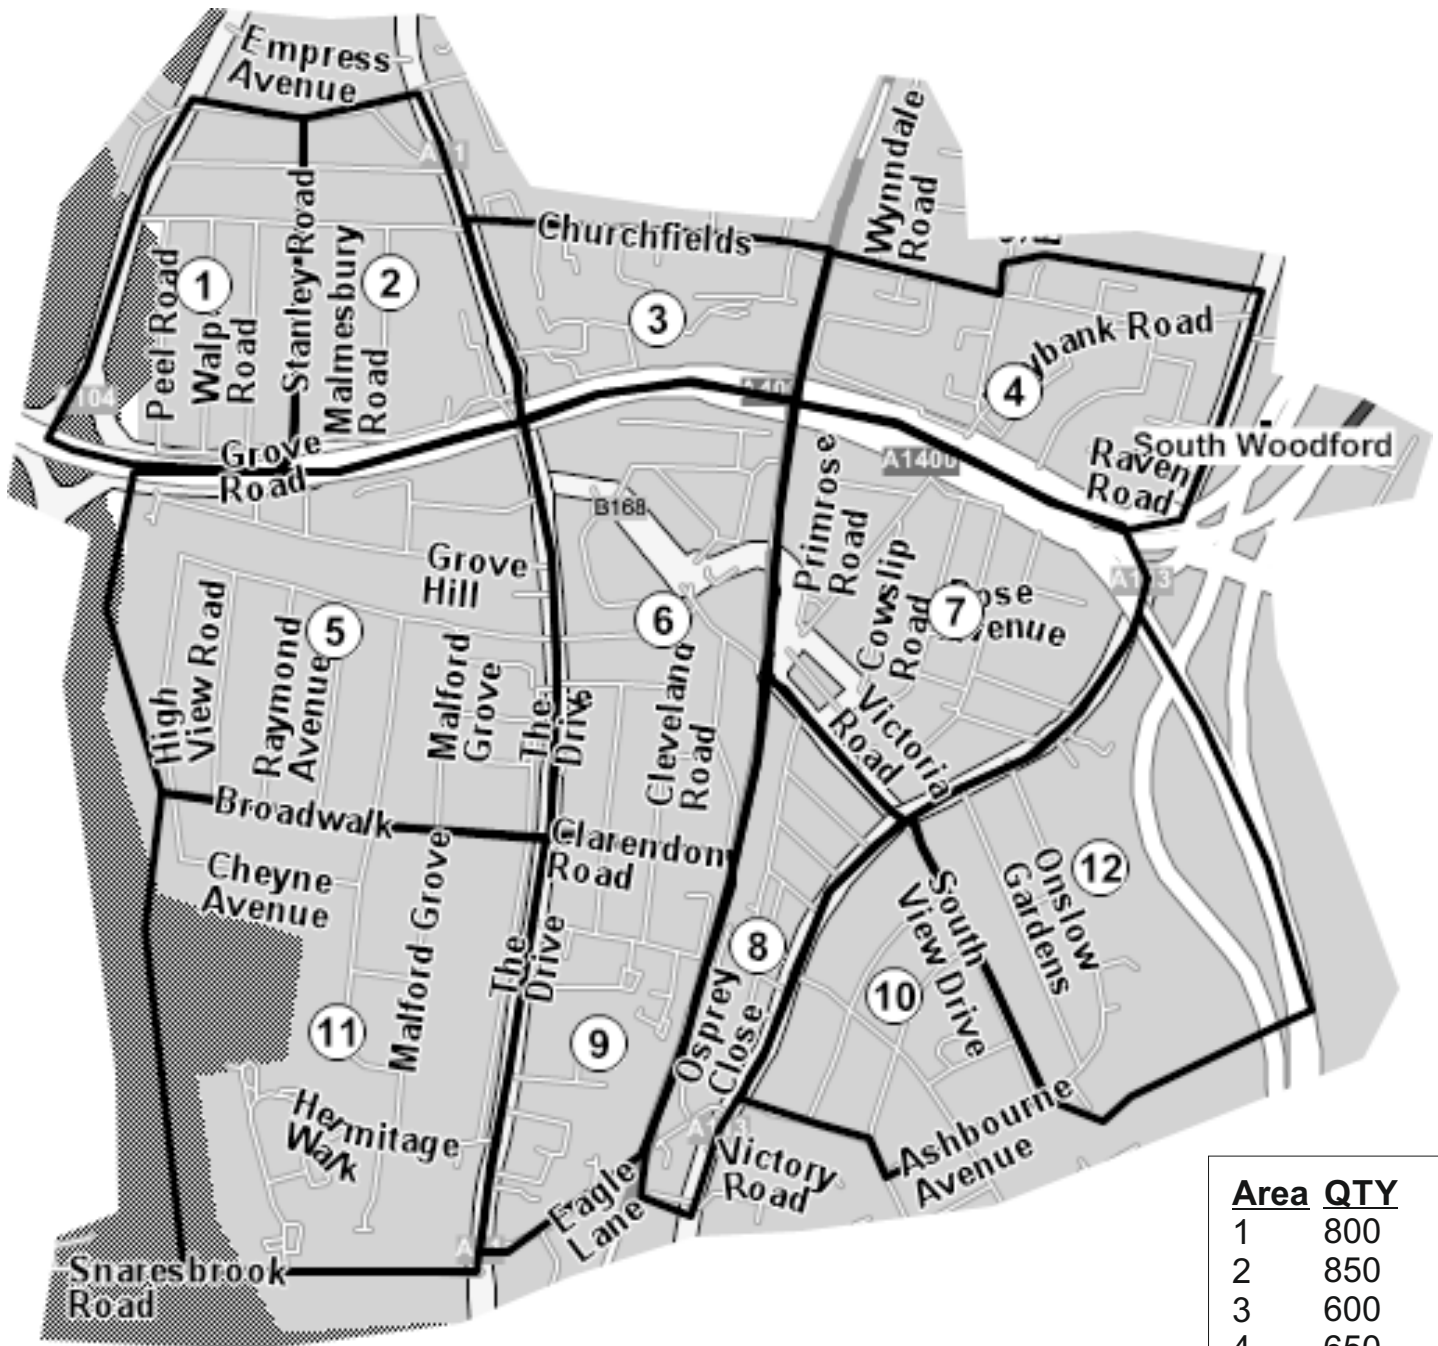

# E18

Inc: WOODFORD & SOUTH WOODFORD

Area	QTY
1	800
2	850
3	600
4	650
5	1250
6	800
7	1000
8	550
9	600
10	800
<b>Total</b>	<b>7,900</b>

DOR-2-DOR™ DOR-DROPZ™ POST-PEOPLE™ are trademarks.  
DOR-2-DOR™ is a franchise all offices are owned and operated independently under licence.