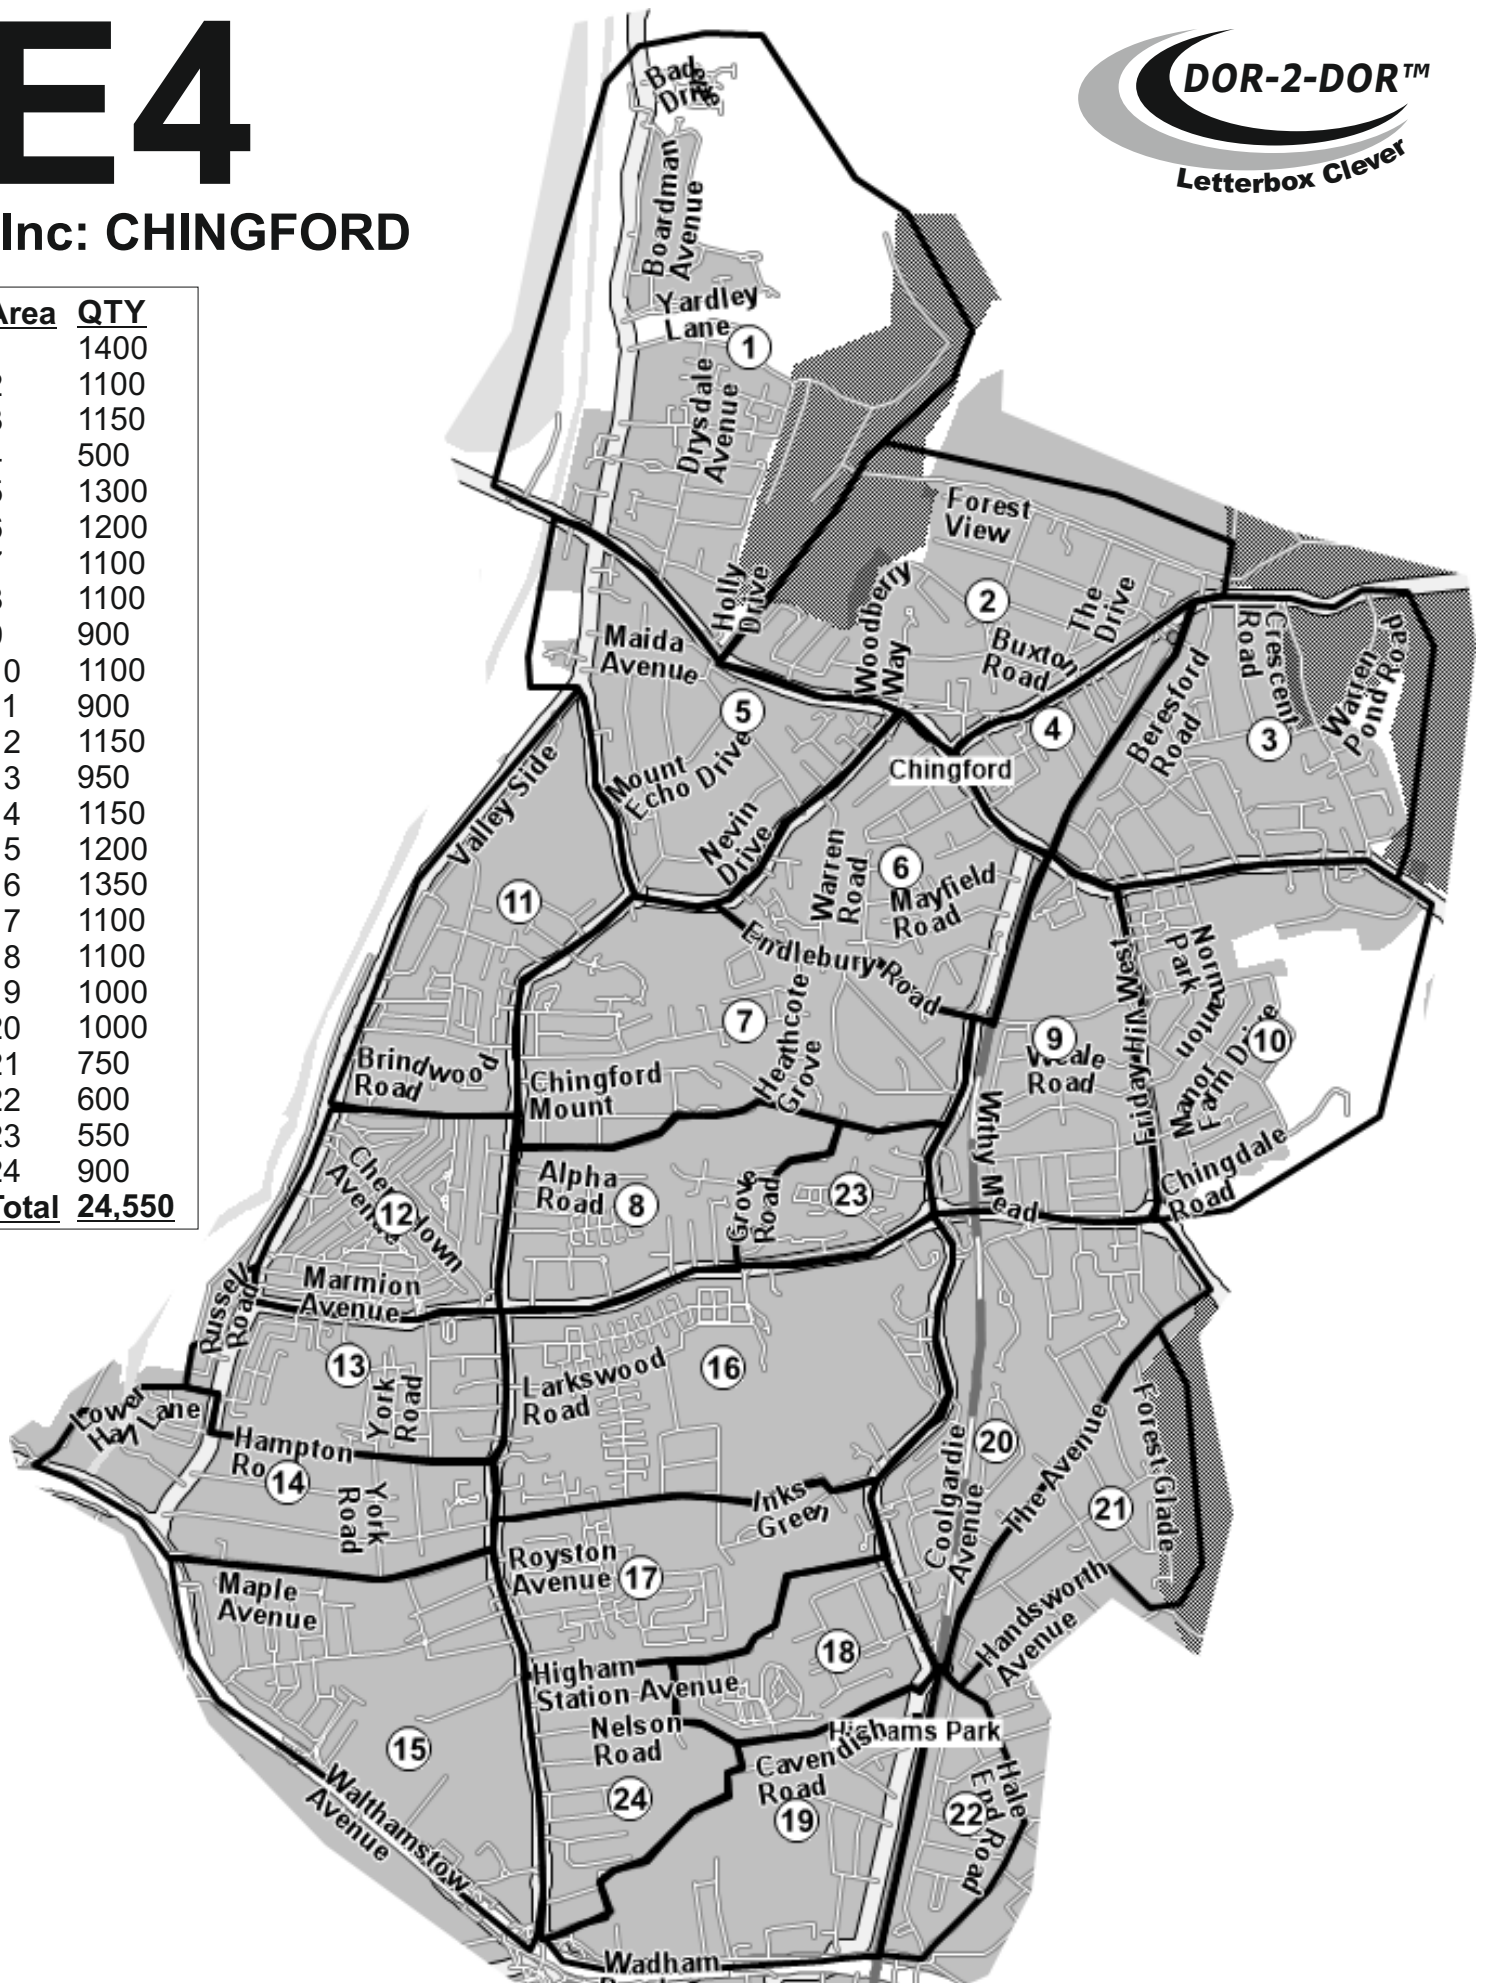

# E4

Inc: CHINGFORD

Area	QTY
1	1400
2	1100
3	1150
4	500
5	1300
6	1200
7	1100
8	1100
9	900
10	1100
11	900
12	1150
13	950
14	1150
15	1200
16	1350
17	1100
18	1100
19	1000
20	1000
21	750
22	600
23	550
24	900
<b>Total</b>	<b>24,550</b>

DOR-2-DOR™ TRAK2DOR™ POST-PEOPLE™ are trademarks.  
 DOR-2-DOR™ is a franchise all offices are owned and operated independently under licence.