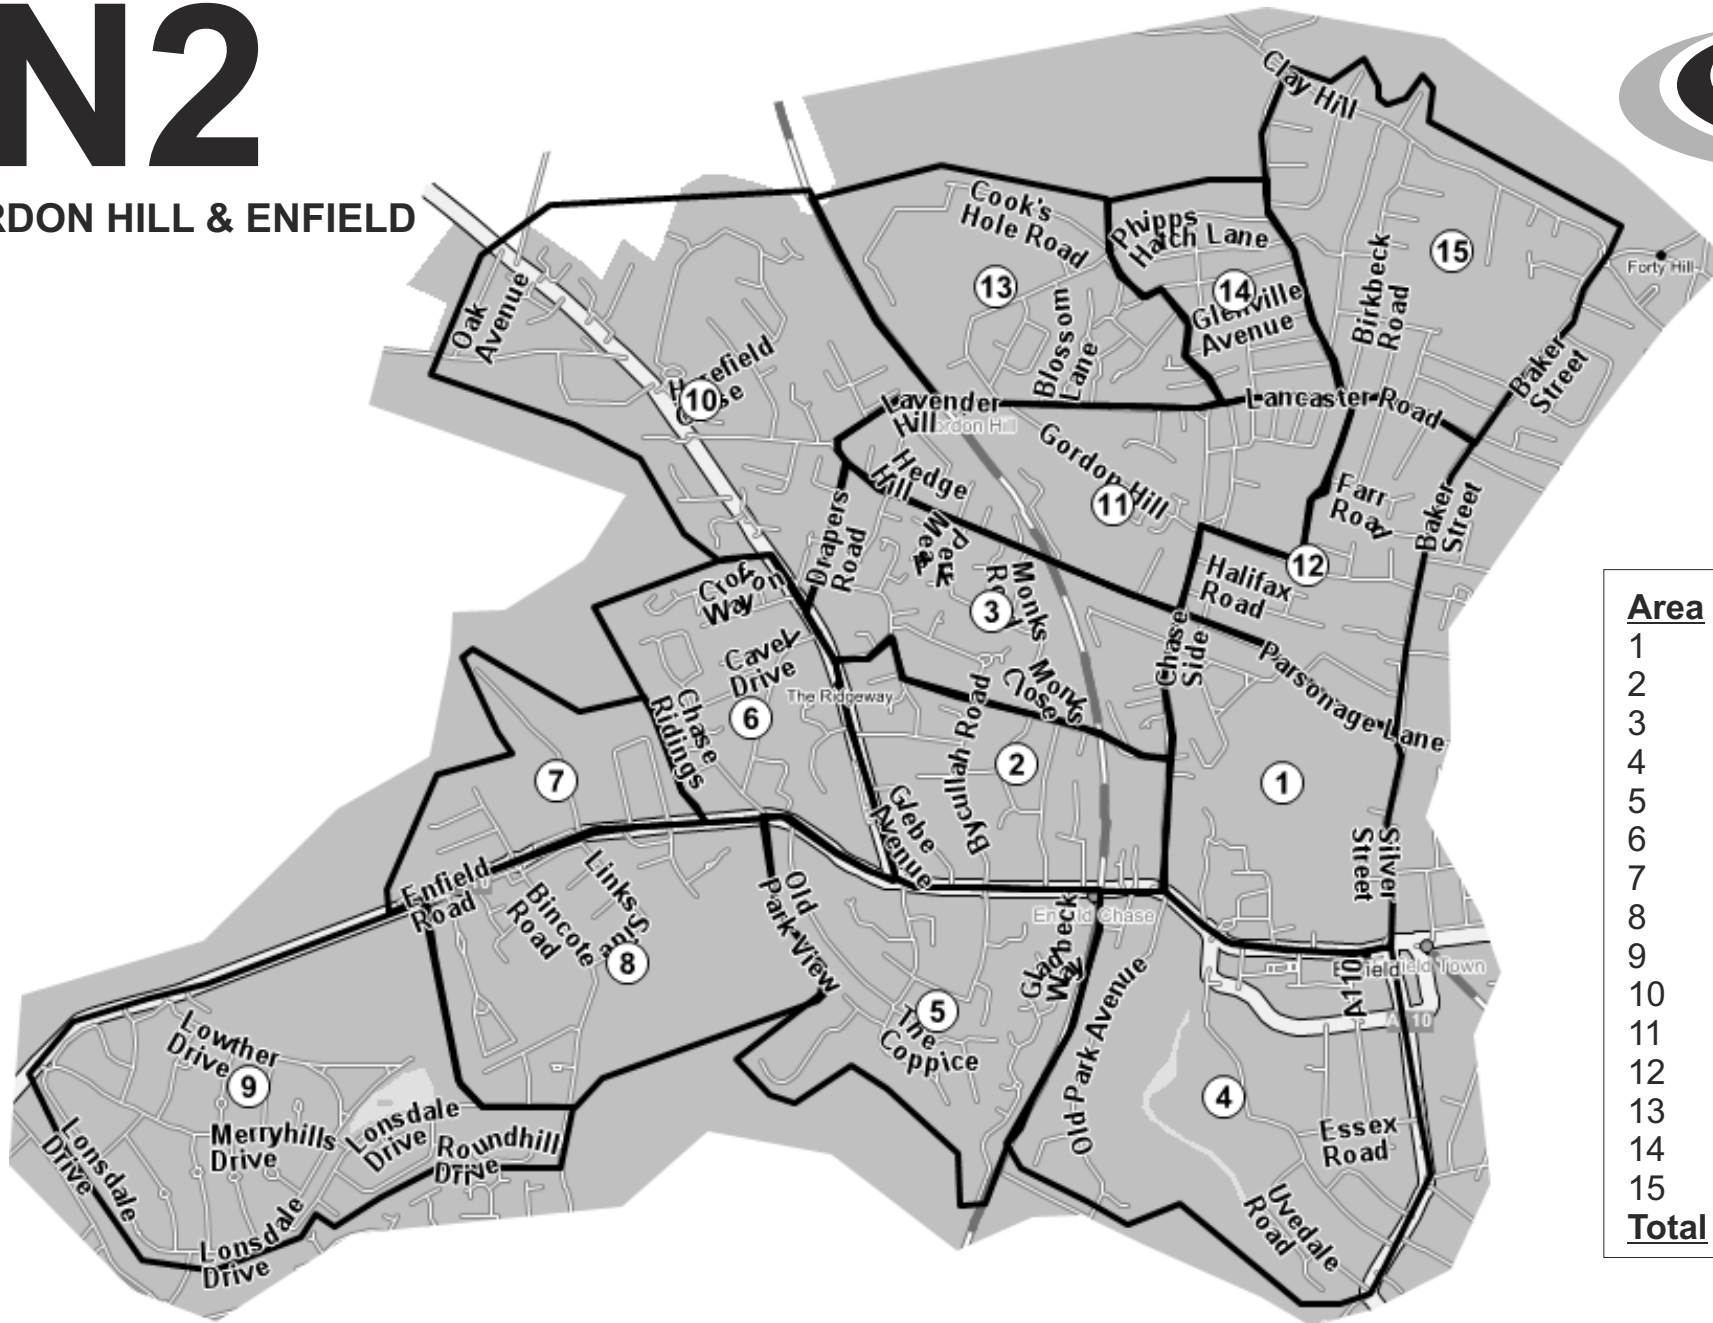

# EN2

Inc: GORDON HILL & ENFIELD

Area	QTY
1	600
2	900
3	1100
4	1000
5	1100
6	1000
7	300
8	600
9	1000
10	1000
11	1400
12	1100
13	900
14	700
15	1100
<b>Total</b>	<b>13,800</b>

DOR-2-DOR™ DOR-DROPZ™ POST-PEOPLE™ are trademarks.  
 DOR-2-DOR™ is a franchise all offices are owned and operated independently under licence.