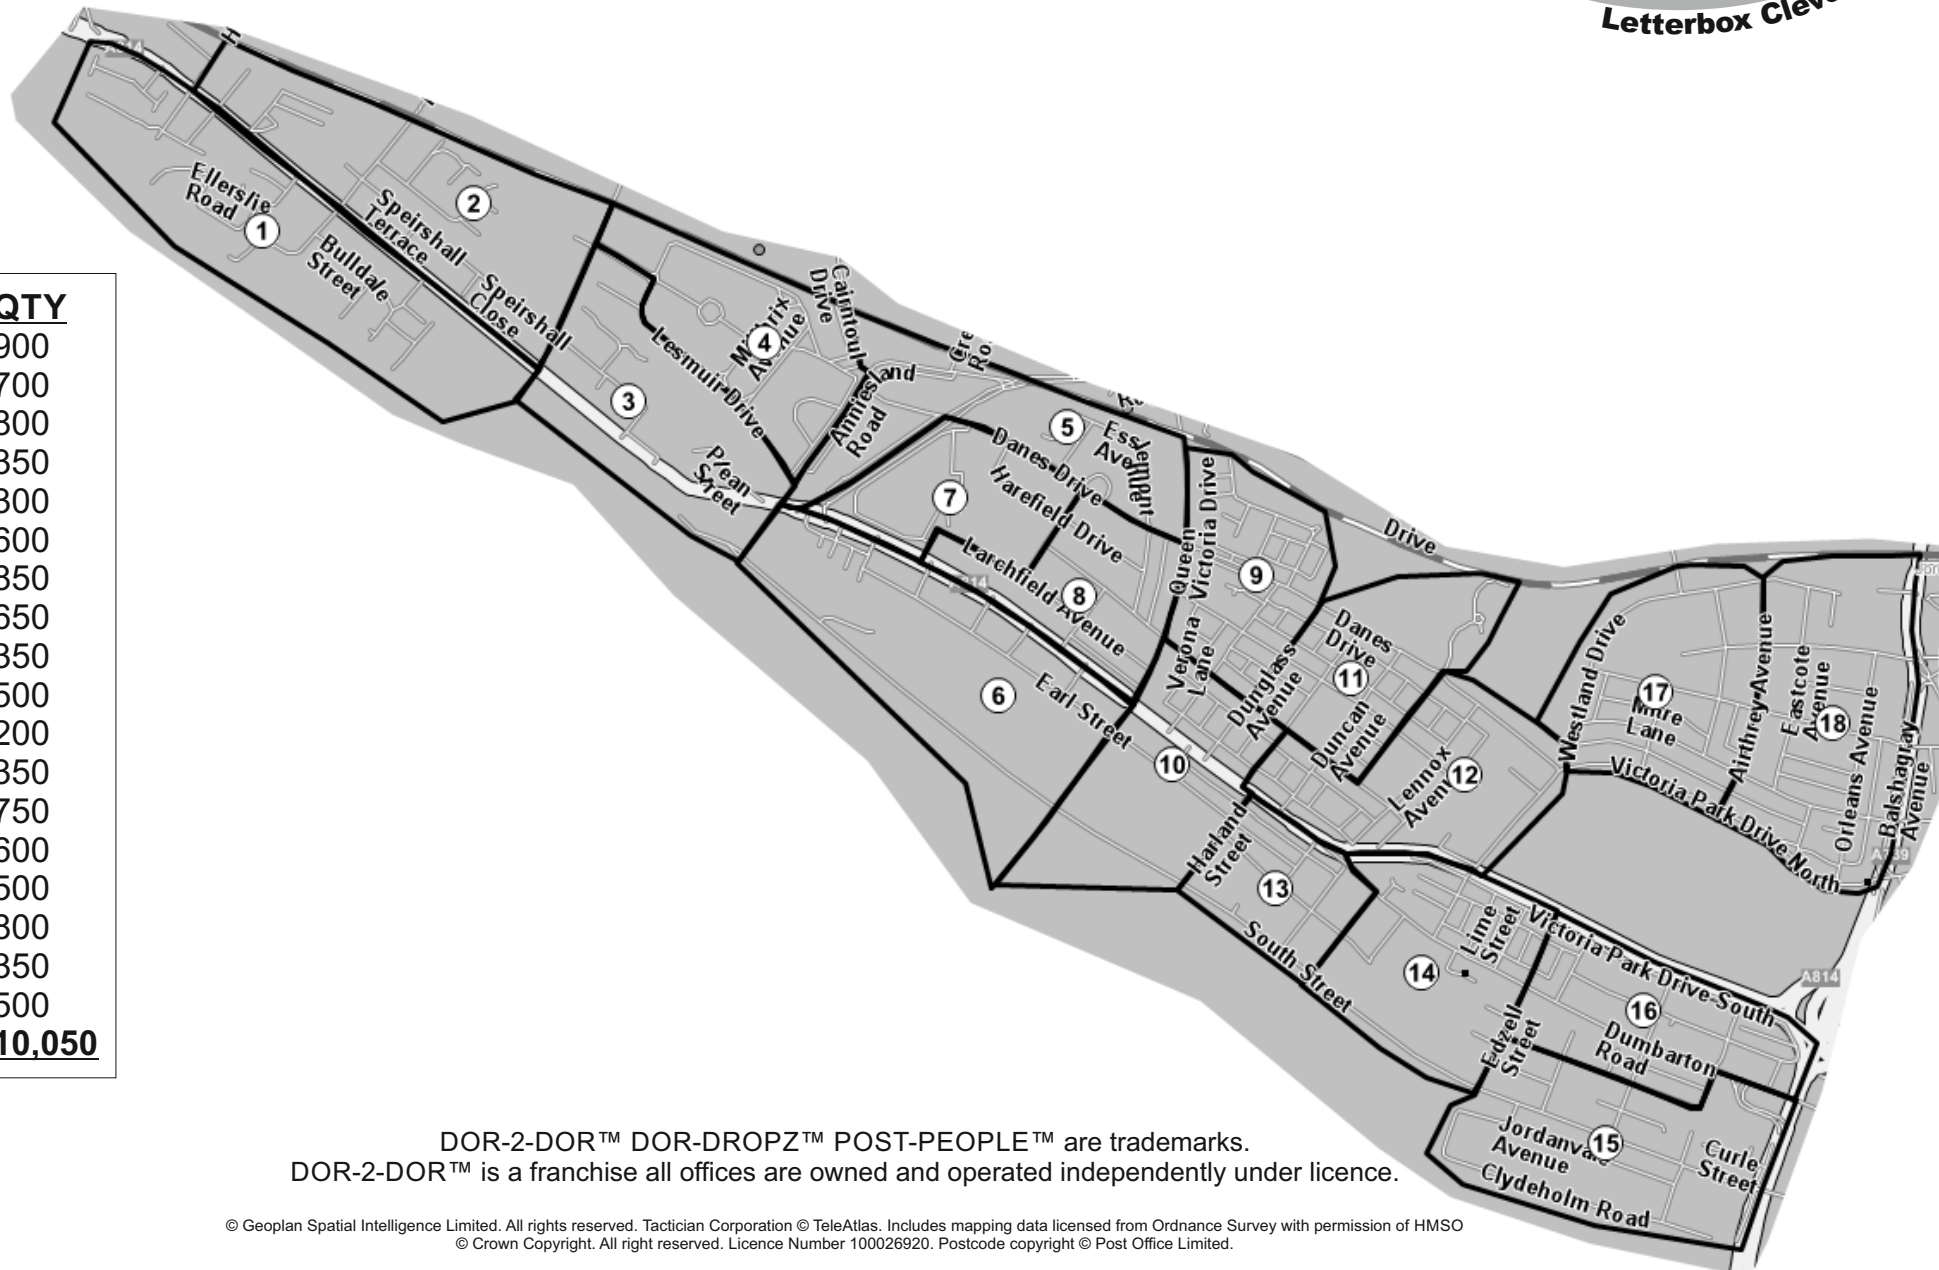

G14 Inc: GLASGOW

Area	QTY
1	900
2	700
3	800
4	350
5	300
6	600
7	850
8	650
9	350
10	500
11	200
12	350
13	750
14	600
15	500
16	800
17	350
18	500
Total	10,050

DOR-2-DOR™ DOR-DROPZ™ POST-PEOPLE™ are trademarks.
 DOR-2-DOR™ is a franchise all offices are owned and operated independently under licence.