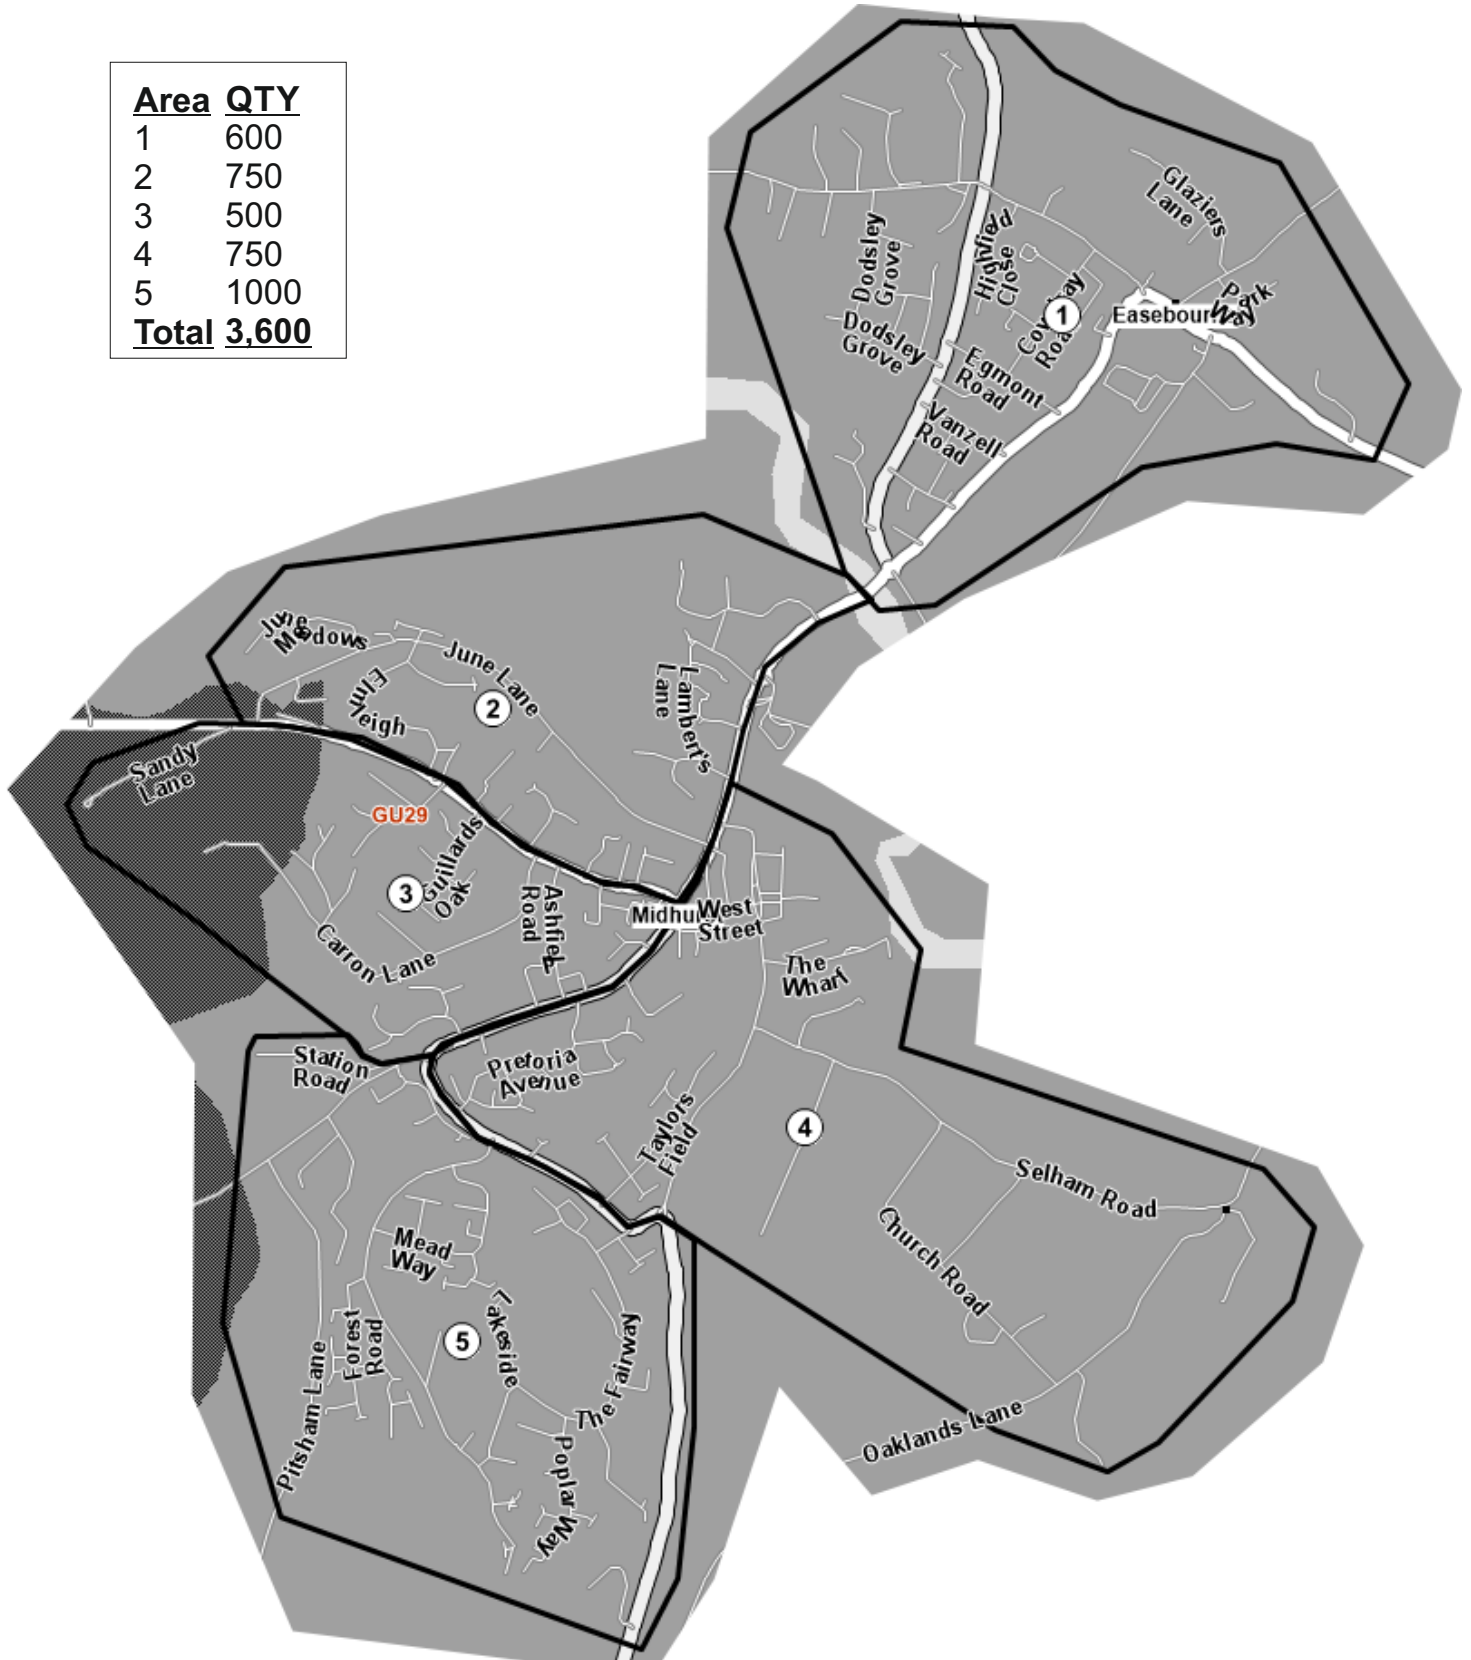

# GU29

Inc: MIDHURST AND EASEBOURNE

Area	QTY
1	600
2	750
3	500
4	750
5	1000
<b>Total</b>	<b>3,600</b>

DOR-2-DOR™ TRAK2DOR™ POST-PEOPLE™ are trademarks.  
DOR-2-DOR™ is a franchise all offices are owned and operated independently under licence.