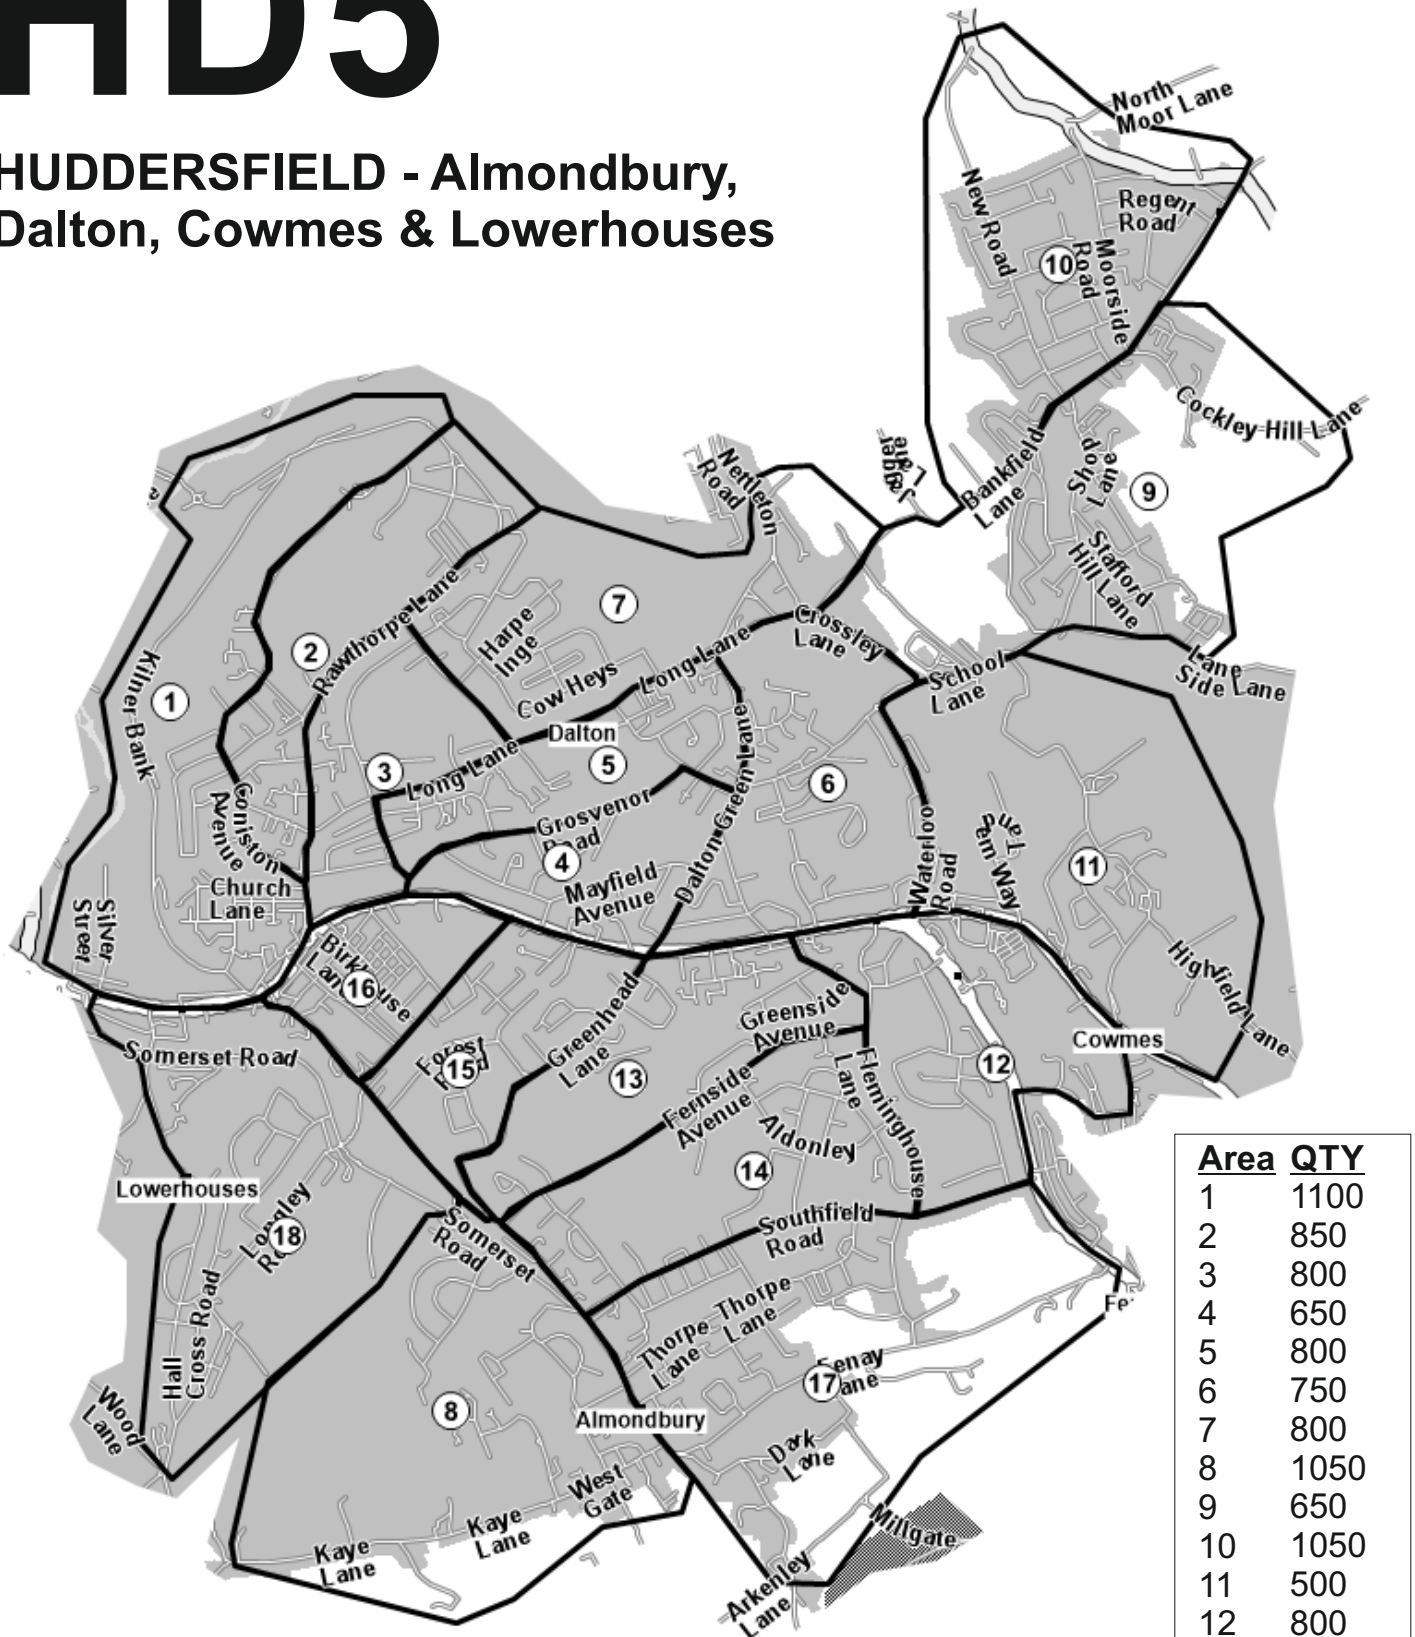

# HD5

## HUDDERSFIELD - Almondbury, Dalton, Cowmes & Lowerhouses

Area	QTY
1	1100
2	850
3	800
4	650
5	800
6	750
7	800
8	1050
9	650
10	1050
11	500
12	800
13	850
14	850
15	650
16	700
17	850
18	1100
<b>Total</b>	<b>14,800</b>

DOR-2-DOR™ TRAK2DOR™ POST-PEOPLE™ are trademarks.  
 DOR-2-DOR™ is a franchise all offices are owned and operated independently under licence.