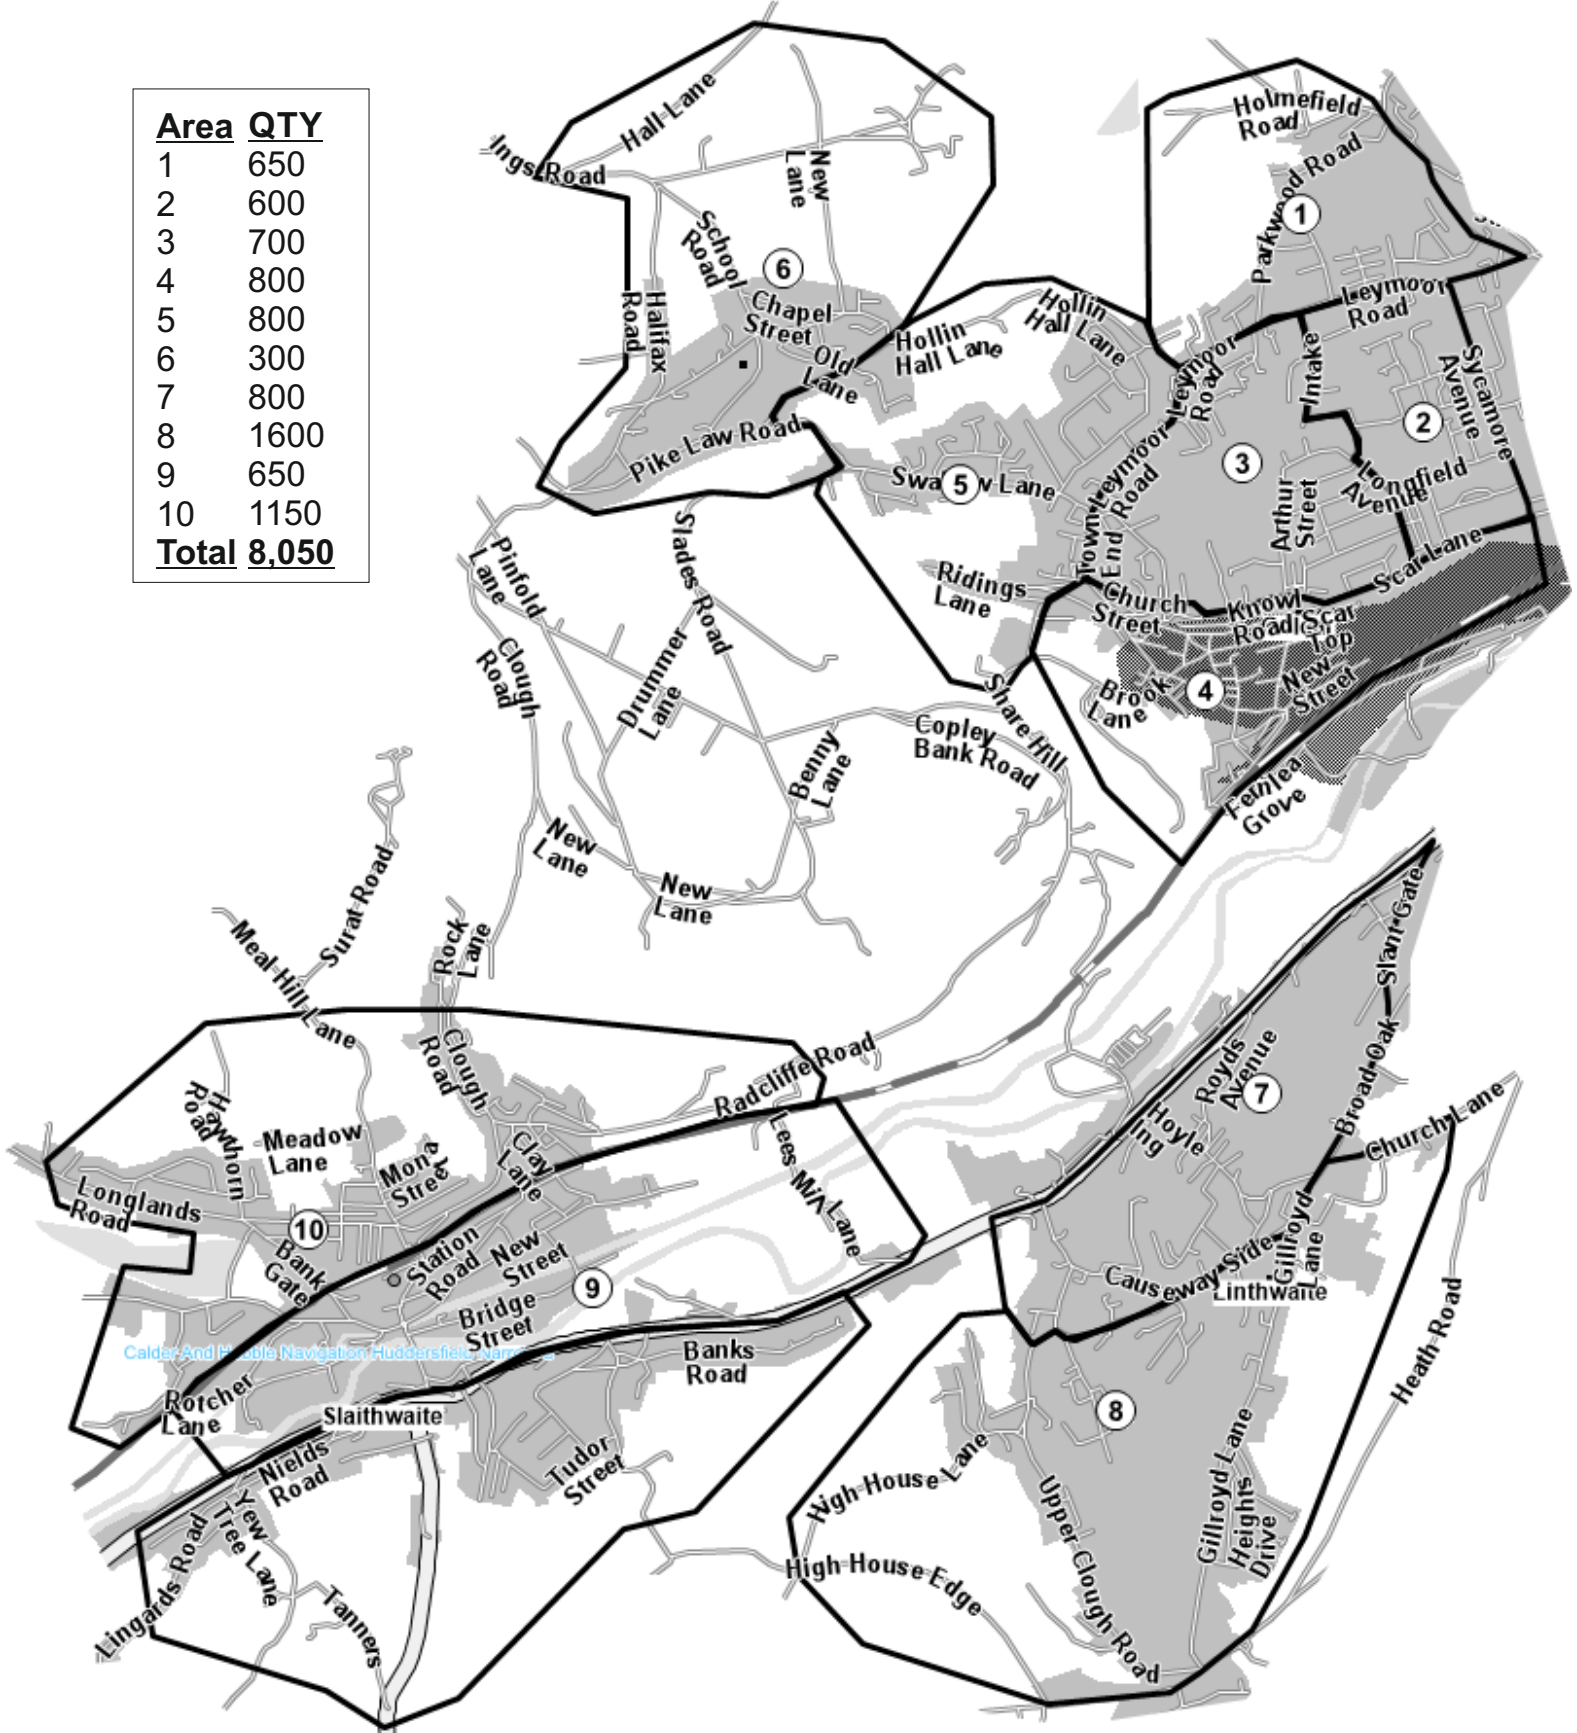

HD7

Inc: HUDDERSFIELD - Linthwaite & Slaithwaite.

Area	QTY
1	650
2	600
3	700
4	800
5	800
6	300
7	800
8	1600
9	650
10	1150
Total	8,050

DOR-2-DOR™ TRAK2DOR™ POST-PEOPLE™ are trademarks.
 DOR-2-DOR™ is a franchise all offices are owned and operated independently under licence.