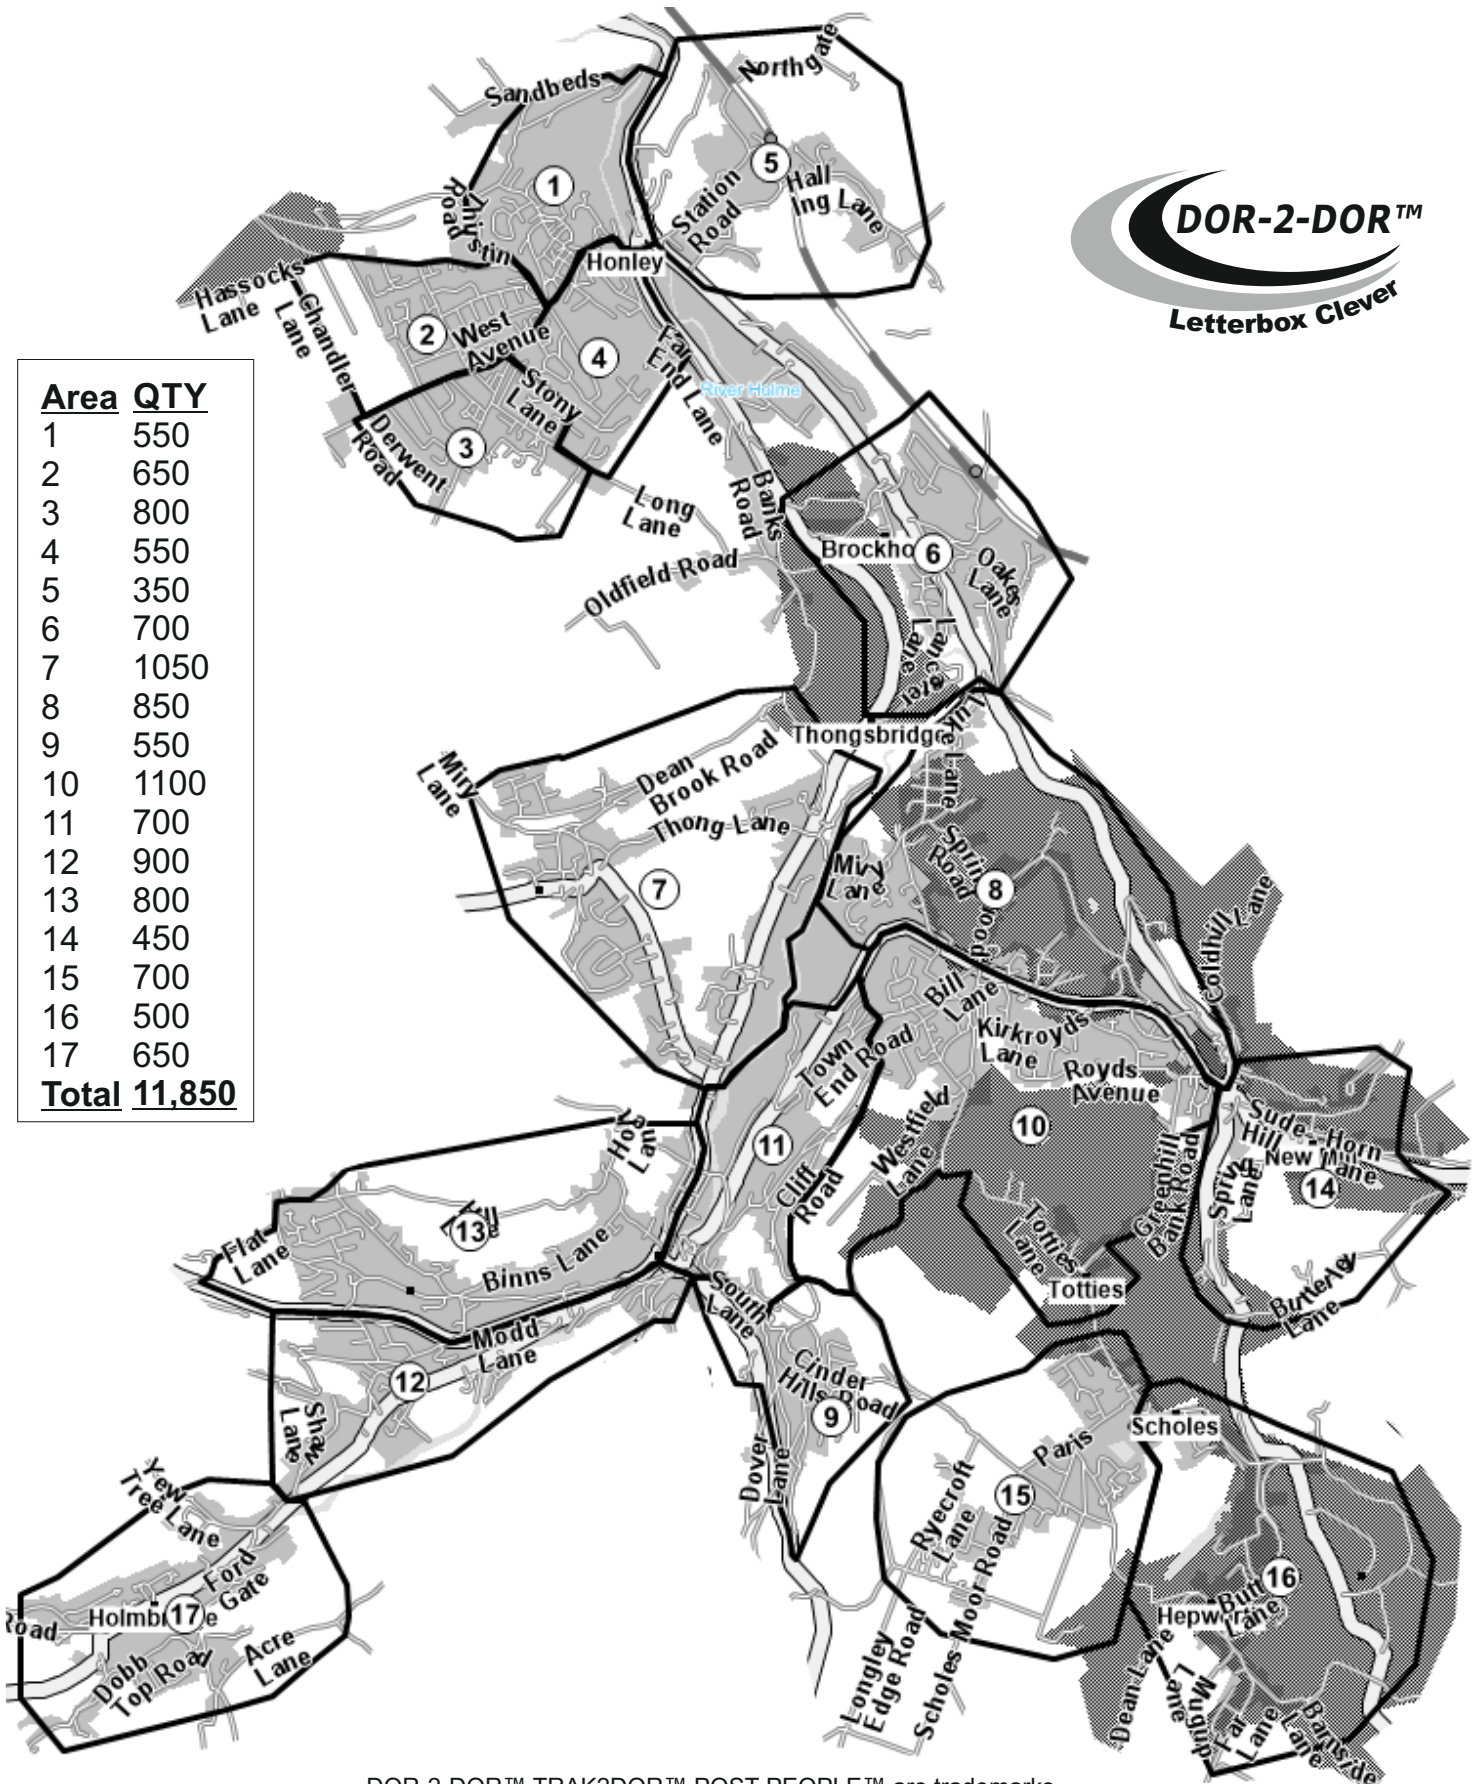

# HD9

Inc: HOLMFIRTH -  
Brockholes, Hepworth, Holme,  
Totties & Scholes.

Area	QTY
1	550
2	650
3	800
4	550
5	350
6	700
7	1050
8	850
9	550
10	1100
11	700
12	900
13	800
14	450
15	700
16	500
17	650
<b>Total</b>	<b>11,850</b>

DOR-2-DOR™ TRAK2DOR™ POST-PEOPLE™ are trademarks.  
DOR-2-DOR™ is a franchise all offices are owned and operated independently under licence.