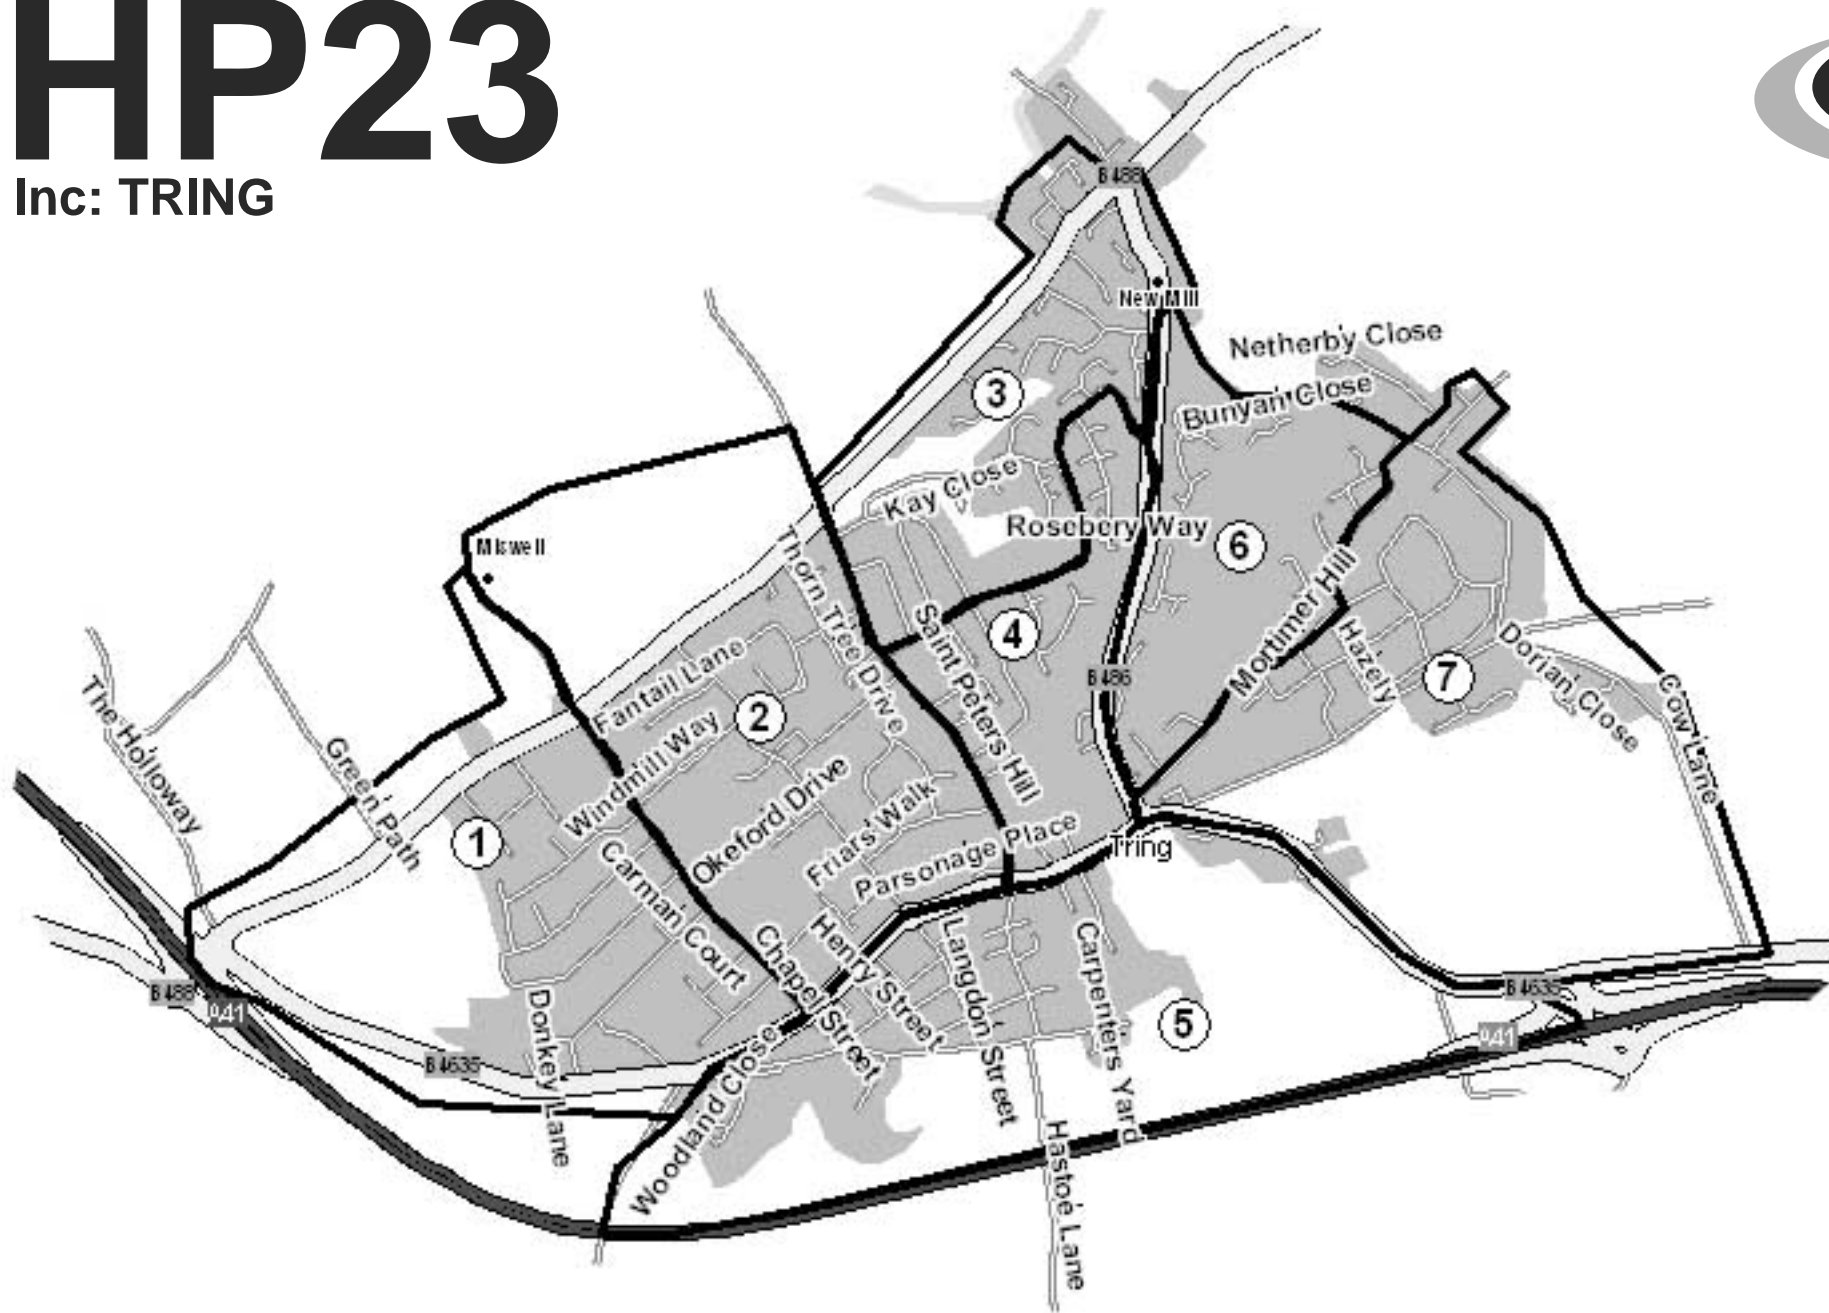

HP23

Inc: TRING

Area	QTY
1	800
2	850
3	1000
4	1000
5	800
6	600
7	500
Total	5,550

DOR-2-DOR™ DOR-DROPZ™ POST-PEOPLE™ are trademarks.
DOR-2-DOR™ is a franchise all offices are owned and operated independently under licence.