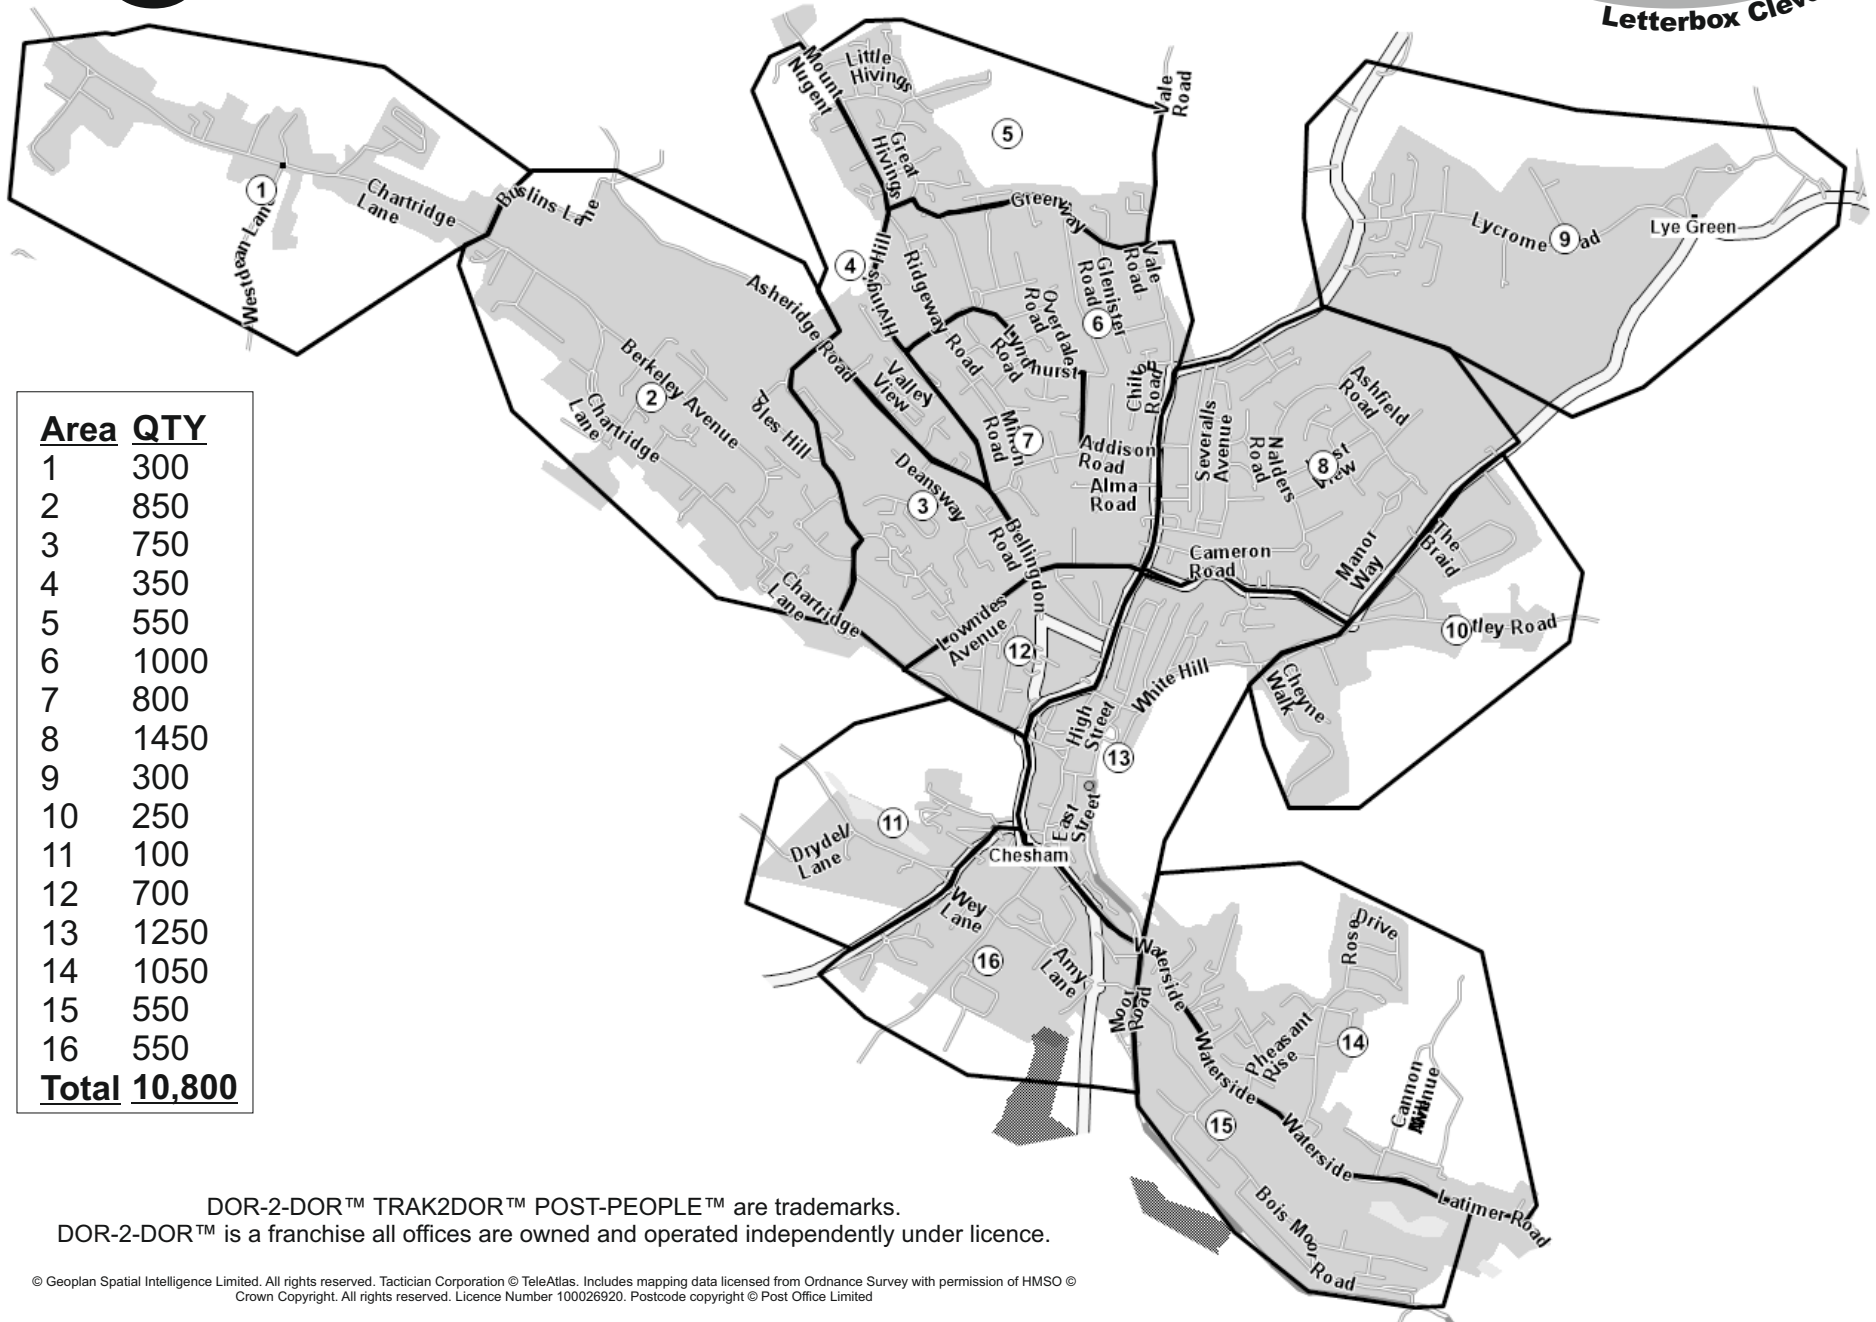

HP5 Inc: CHESHAM

Area	QTY
1	300
2	850
3	750
4	350
5	550
6	1000
7	800
8	1450
9	300
10	250
11	100
12	700
13	1250
14	1050
15	550
16	550
Total	10,800

DOR-2-DOR™ TRAK2DOR™ POST-PEOPLE™ are trademarks.
 DOR-2-DOR™ is a franchise all offices are owned and operated independently under licence.