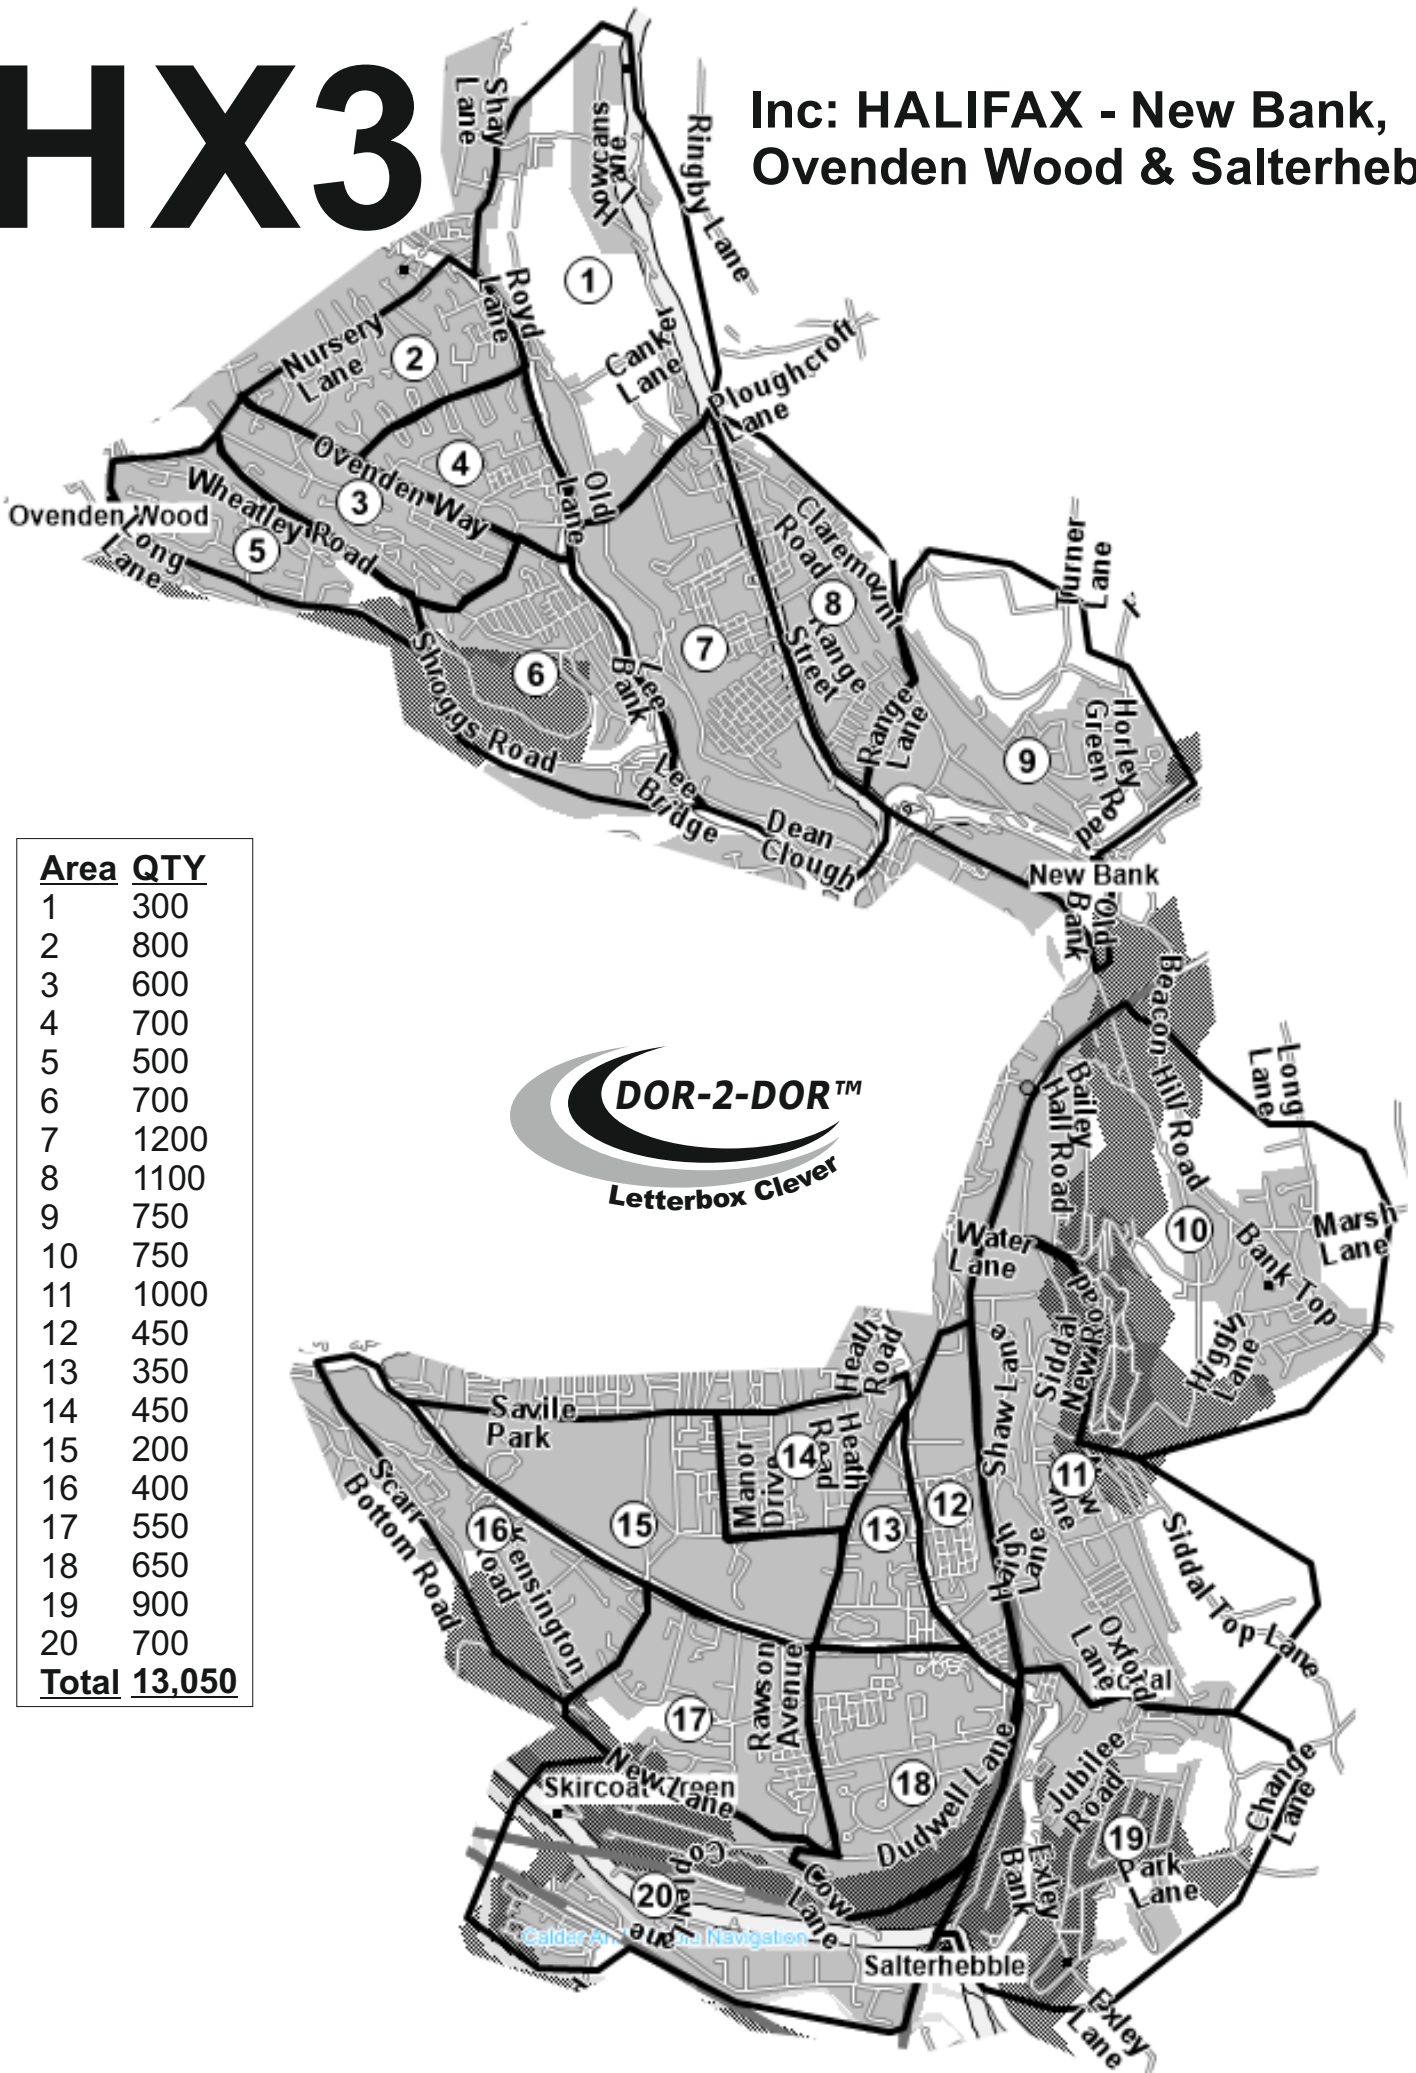

HX3

Inc: HALIFAX - New Bank, Ovenden Wood & Salterhebble

| Area | QTY |
|--------------|---------------|
| 1 | 300 |
| 2 | 800 |
| 3 | 600 |
| 4 | 700 |
| 5 | 500 |
| 6 | 700 |
| 7 | 1200 |
| 8 | 1100 |
| 9 | 750 |
| 10 | 750 |
| 11 | 1000 |
| 12 | 450 |
| 13 | 350 |
| 14 | 450 |
| 15 | 200 |
| 16 | 400 |
| 17 | 550 |
| 18 | 650 |
| 19 | 900 |
| 20 | 700 |
| Total | 13,050 |

DOR-2-DOR™ TRAK2DOR™ POST-PEOPLE™ are trademarks.
 DOR-2-DOR™ is a franchise all offices are owned and operated independently under licence.