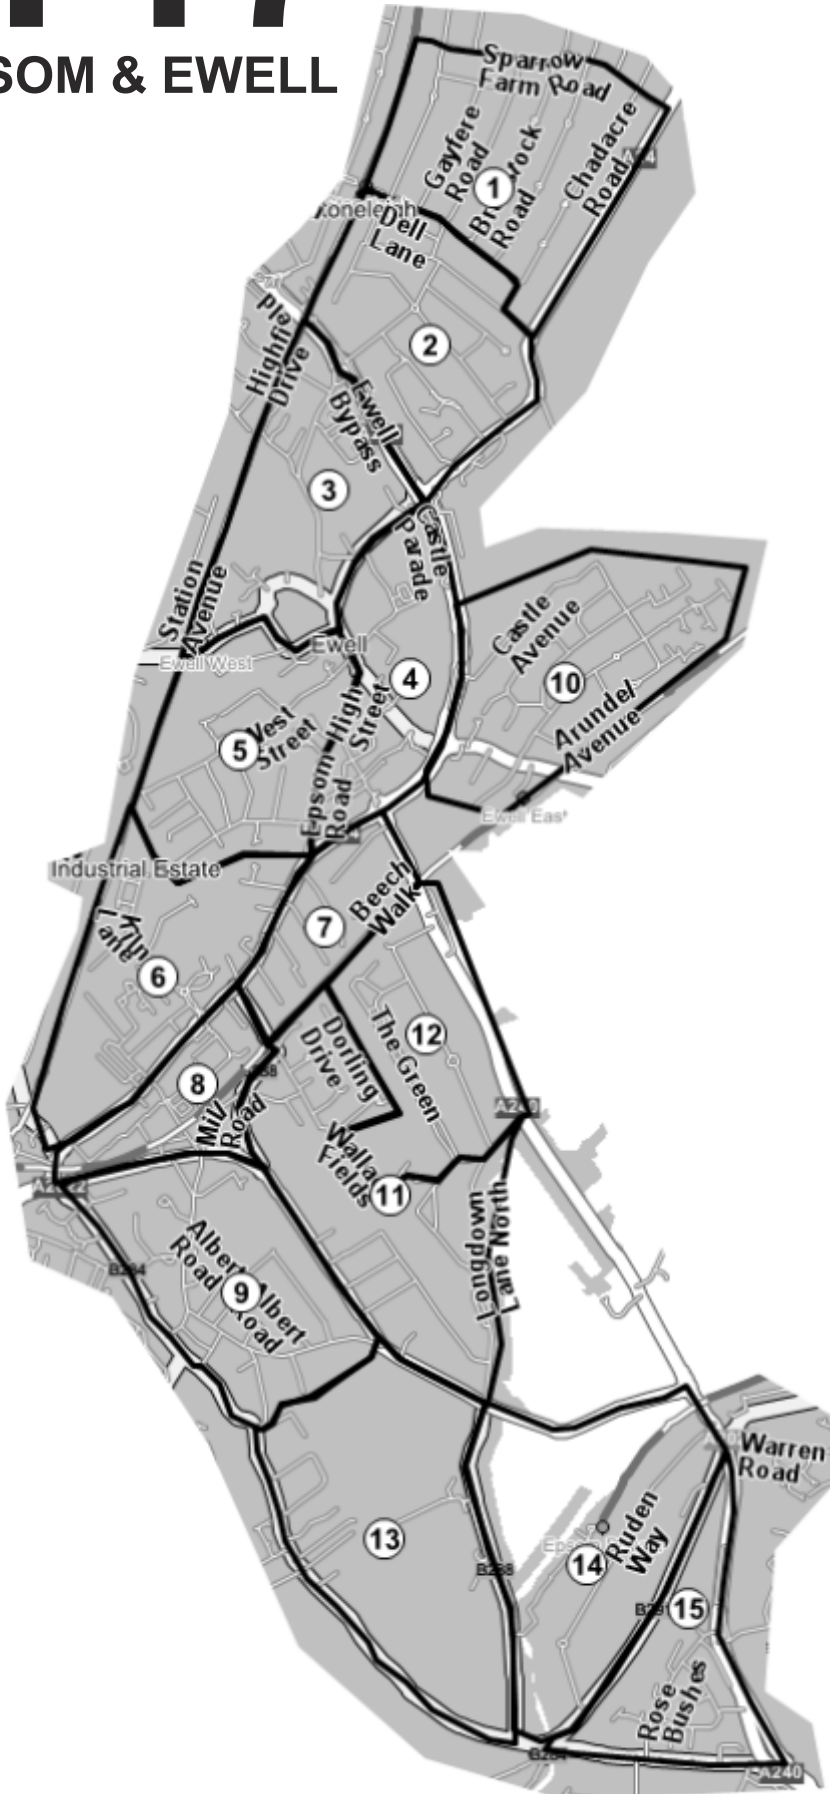

KT17

Inc:EPSOM & EWELL

Area	QTY
1	1050
2	900
3	700
4	500
5	800
6	750
7	300
8	950
9	1200
10	650
11	700
12	250
13	250
14	450
15	350
Total	9,800

DOR-2-DOR™ DOR-DROPZ™ POST-PEOPLE™ are trademarks.
DOR-2-DOR™ is a franchise all offices are owned and operated independently under licence.