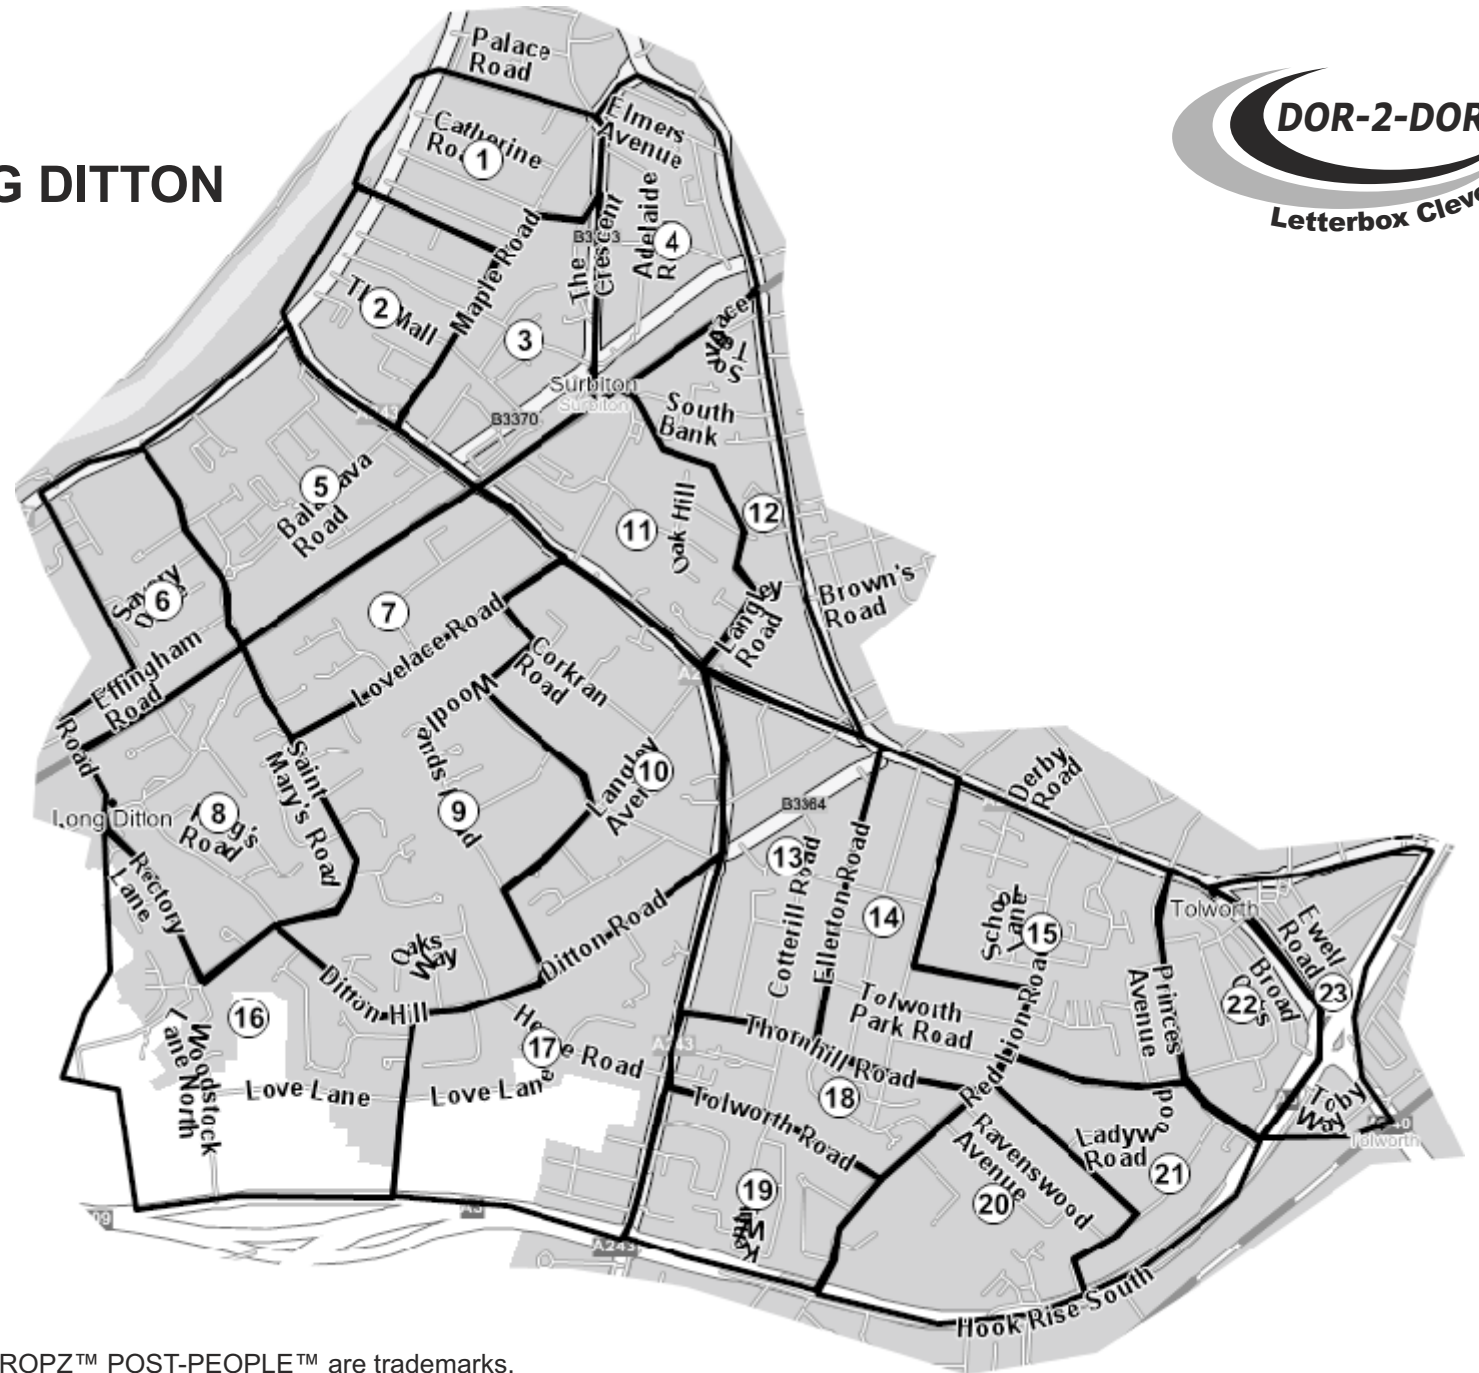

KT6

Inc: SURBITON & LONG DITTON

Area	QTY
1	850
2	700
3	900
4	1250
5	750
6	300
7	700
8	600
9	500
10	450
11	750
12	800
13	600
14	800
15	900
16	200
17	600
18	450
19	600
20	450
21	400
22	450
23	300
Total	14,300

DOR-2-DOR™ DOR-DROPZ™ POST-PEOPLE™ are trademarks.

DOR-2-DOR™ is a franchise all offices are owned and operated independently under licence.