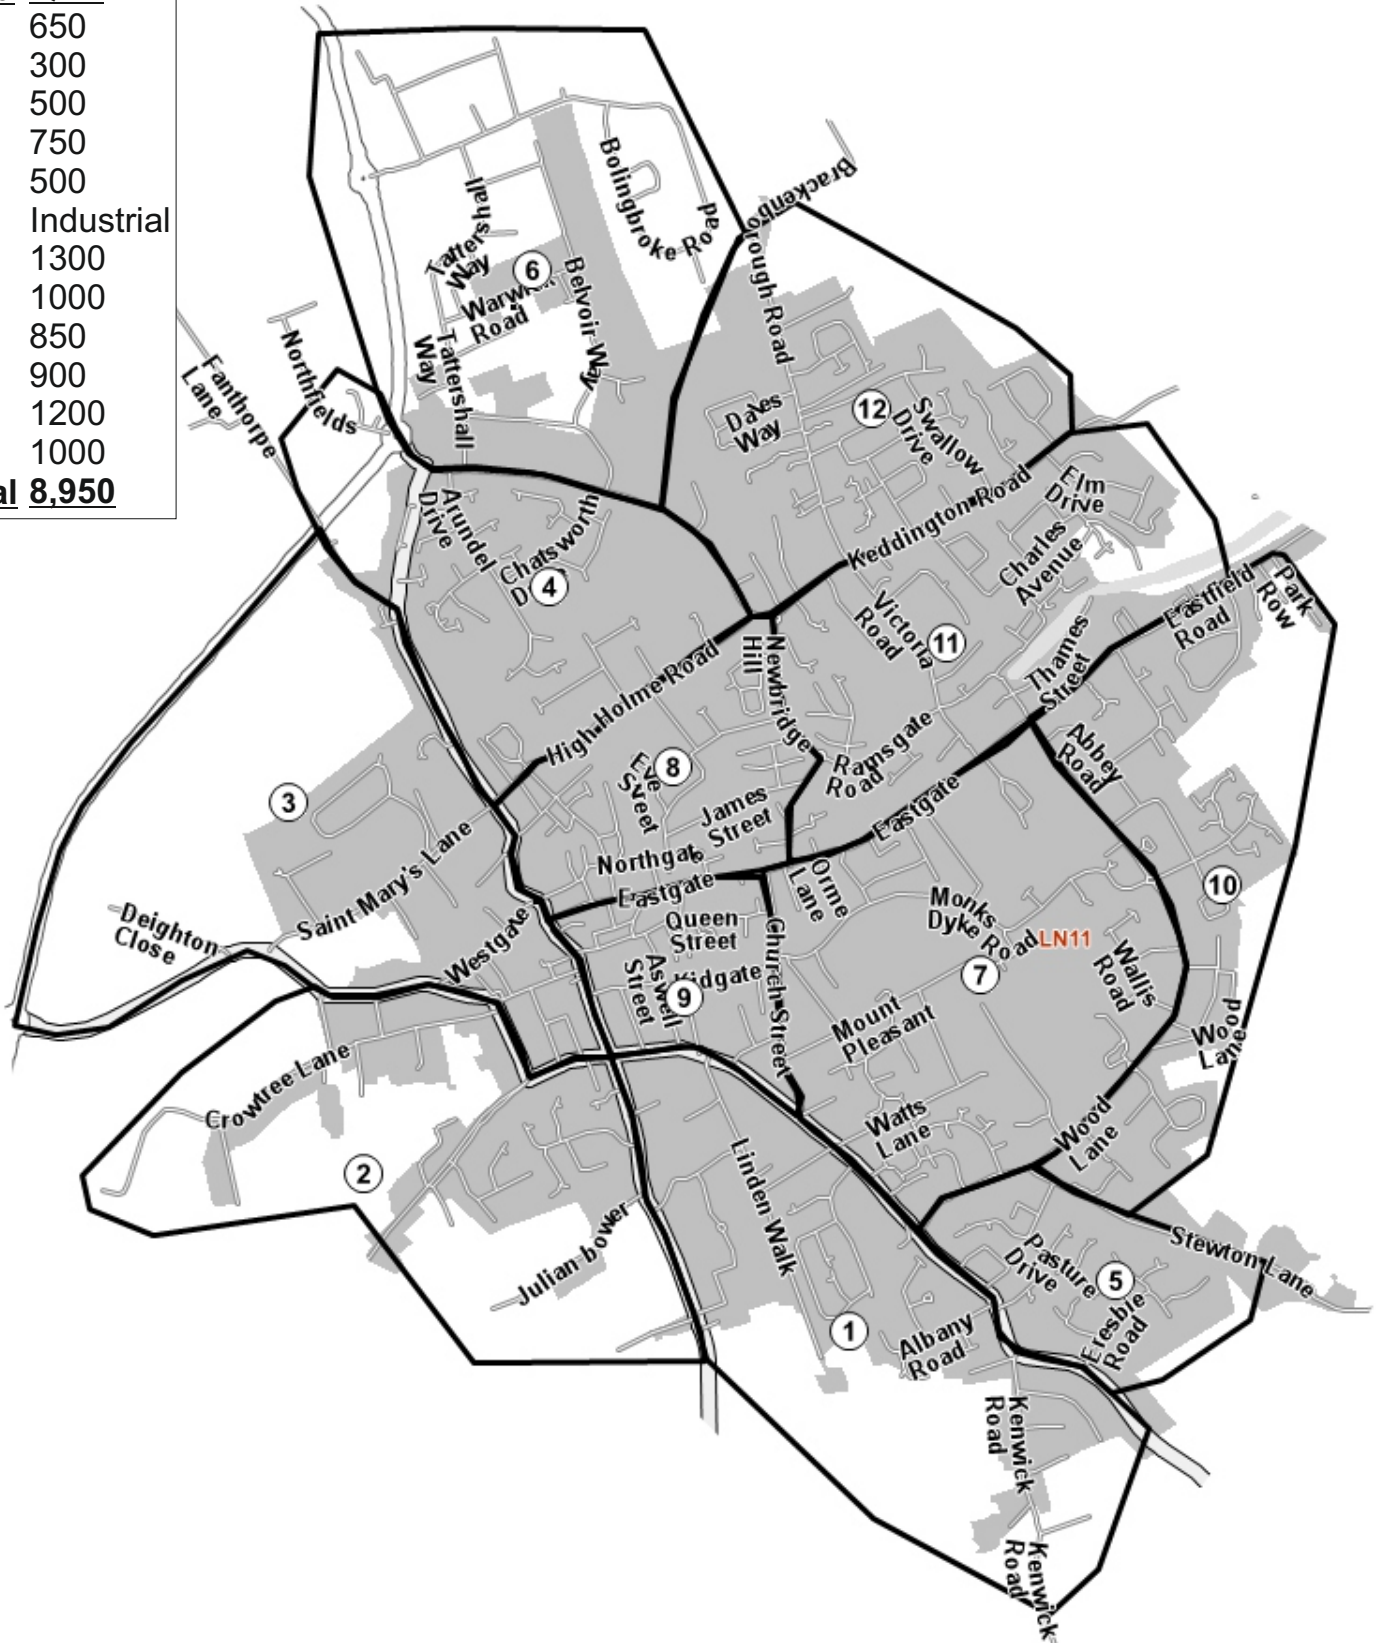

LN11

Inc: LOUTH

Area	QTY
1	650
2	300
3	500
4	750
5	500
6	Industrial
7	1300
8	1000
9	850
10	900
11	1200
12	1000
Total	8,950

DOR-2-DOR™ TRAK2DOR™ POST-PEOPLE™ are trademarks.
DOR-2-DOR™ is a franchise all offices are owned and operated independently under licence.