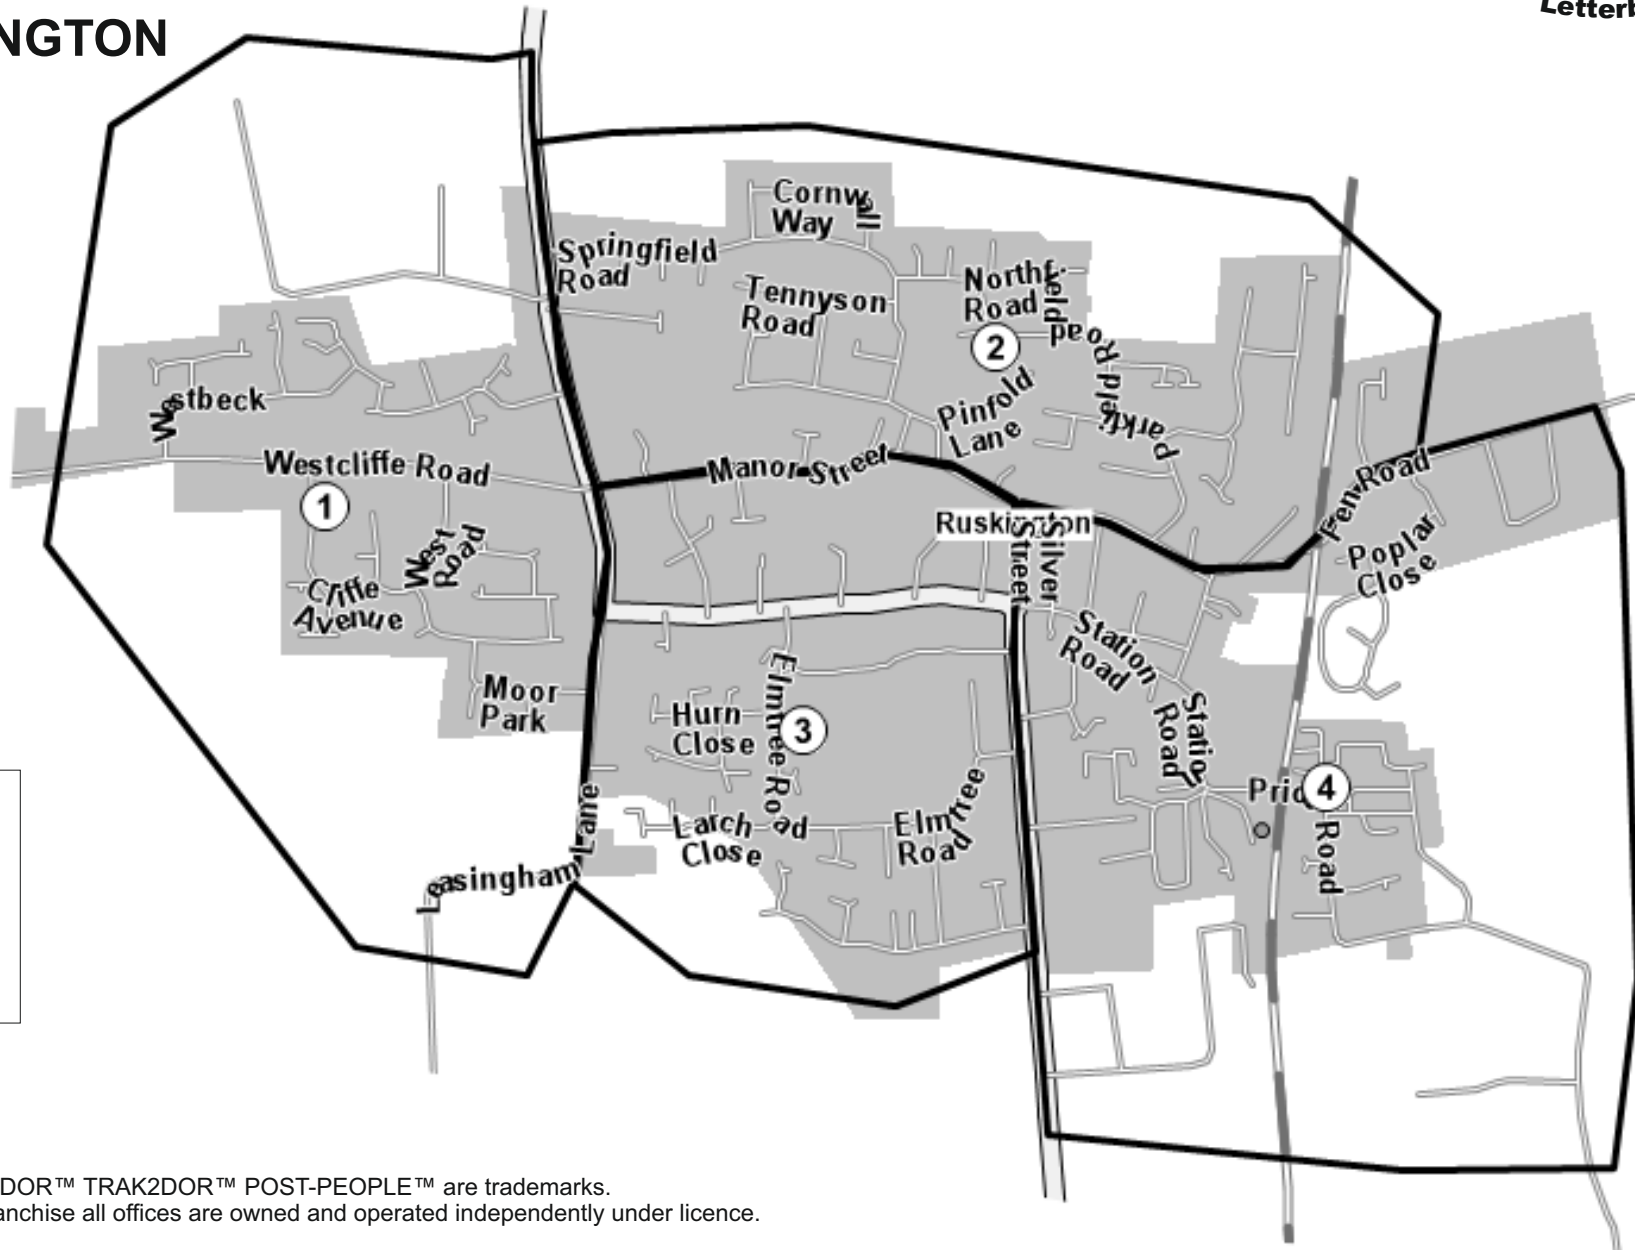

LN4

Inc: RUSKINGTON

Area	QTY
1	600
2	850
3	650
4	600
Total	2,700

DOR-2-DOR™ TRAK2DOR™ POST-PEOPLE™ are trademarks.
 DOR-2-DOR™ is a franchise all offices are owned and operated independently under licence.