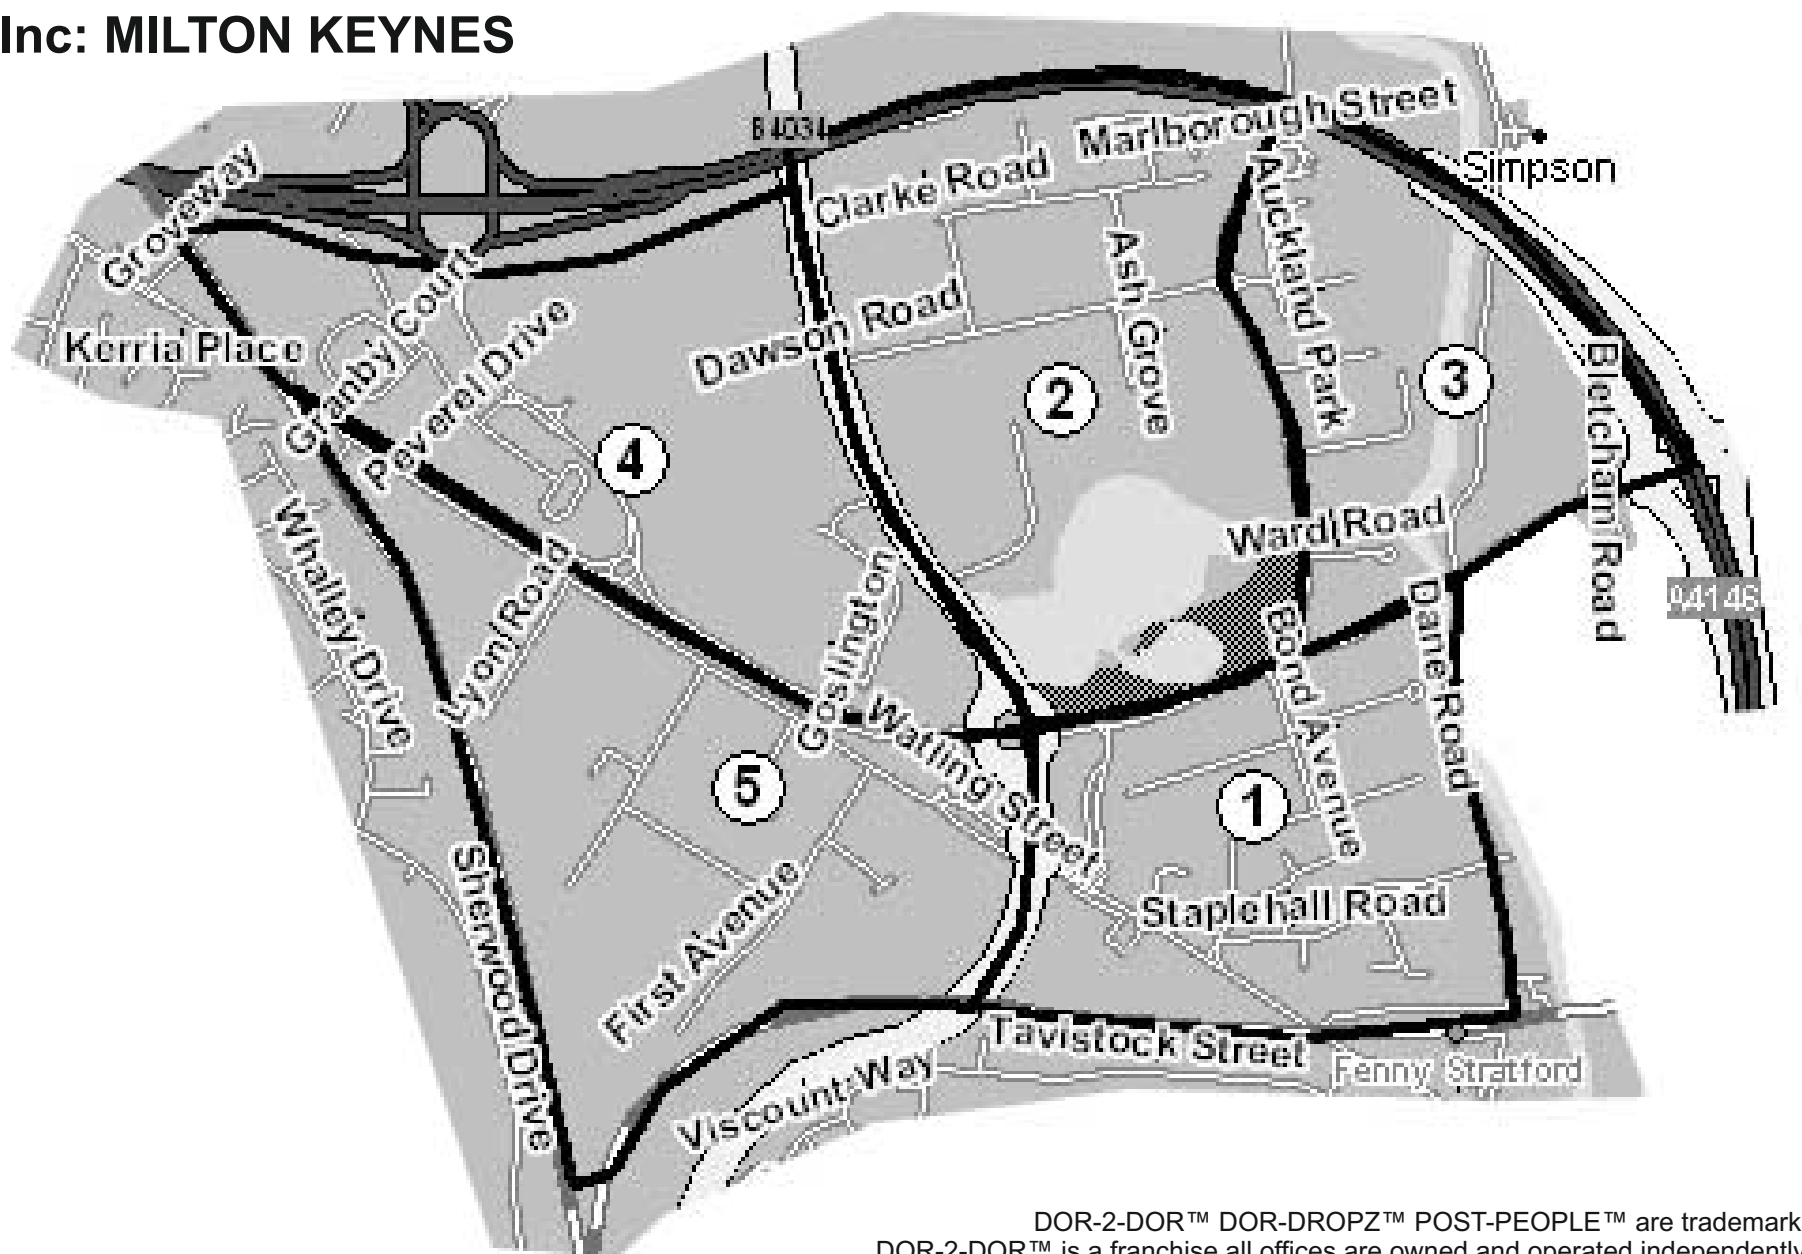

# MK1

Inc: MILTON KEYNES

Area	QTY
1	300
2	100
3	100
4	300
5	200
<b>Total</b>	<b>1,000</b>

DOR-2-DOR™ DOR-DROPZ™ POST-PEOPLE™ are trademarks.  
 DOR-2-DOR™ is a franchise all offices are owned and operated independently under licence.