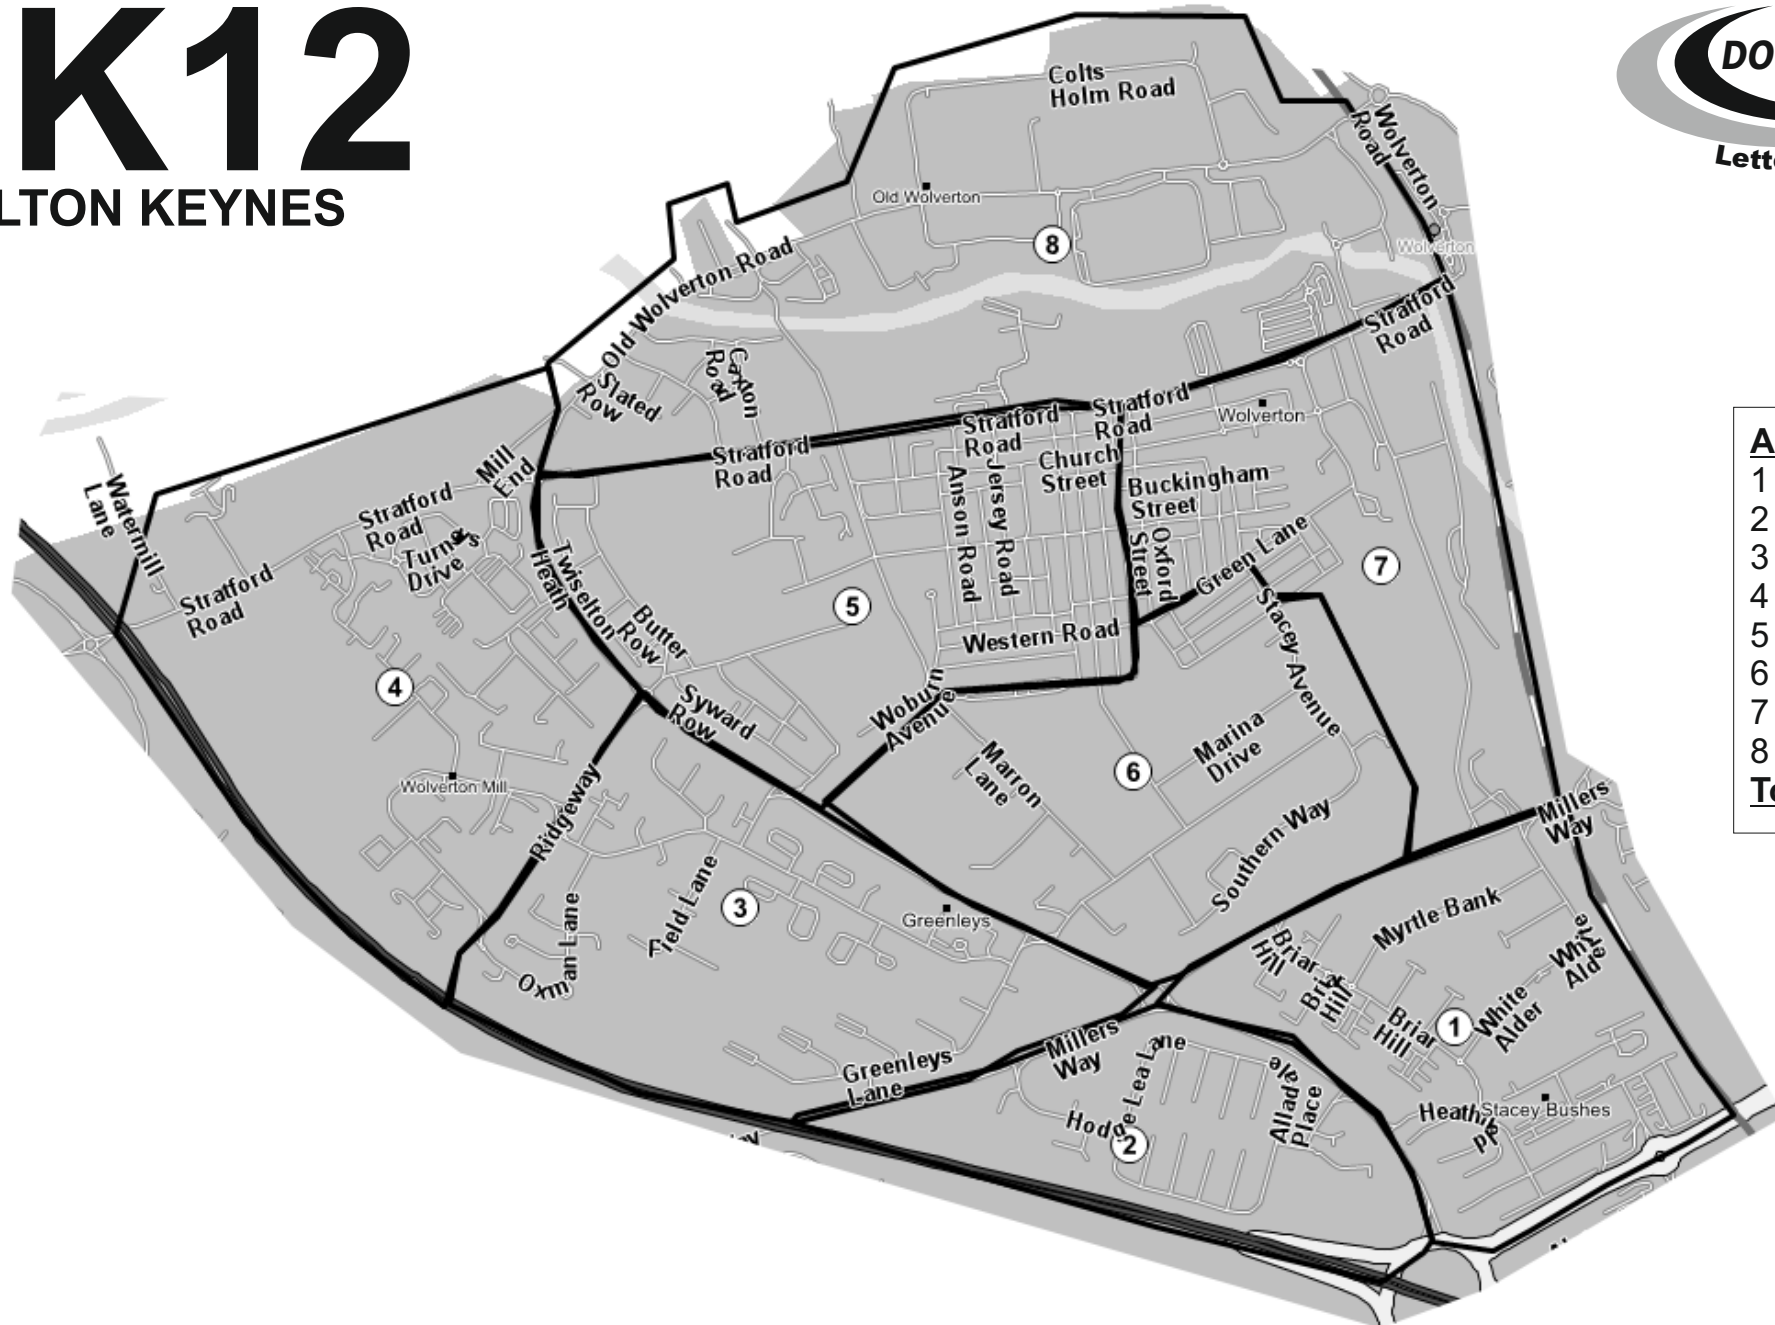

MK12

Inc: MILTON KEYNES

Area	QTY
1	700
2	600
3	900
4	300
5	1200
6	900
7	800
8	300
Total	5,700

DOR-2-DOR™ DOR-DROPZ™ POST-PEOPLE™ are trademarks.
DOR-2-DOR™ is a franchise all offices are owned and operated independently under licence.