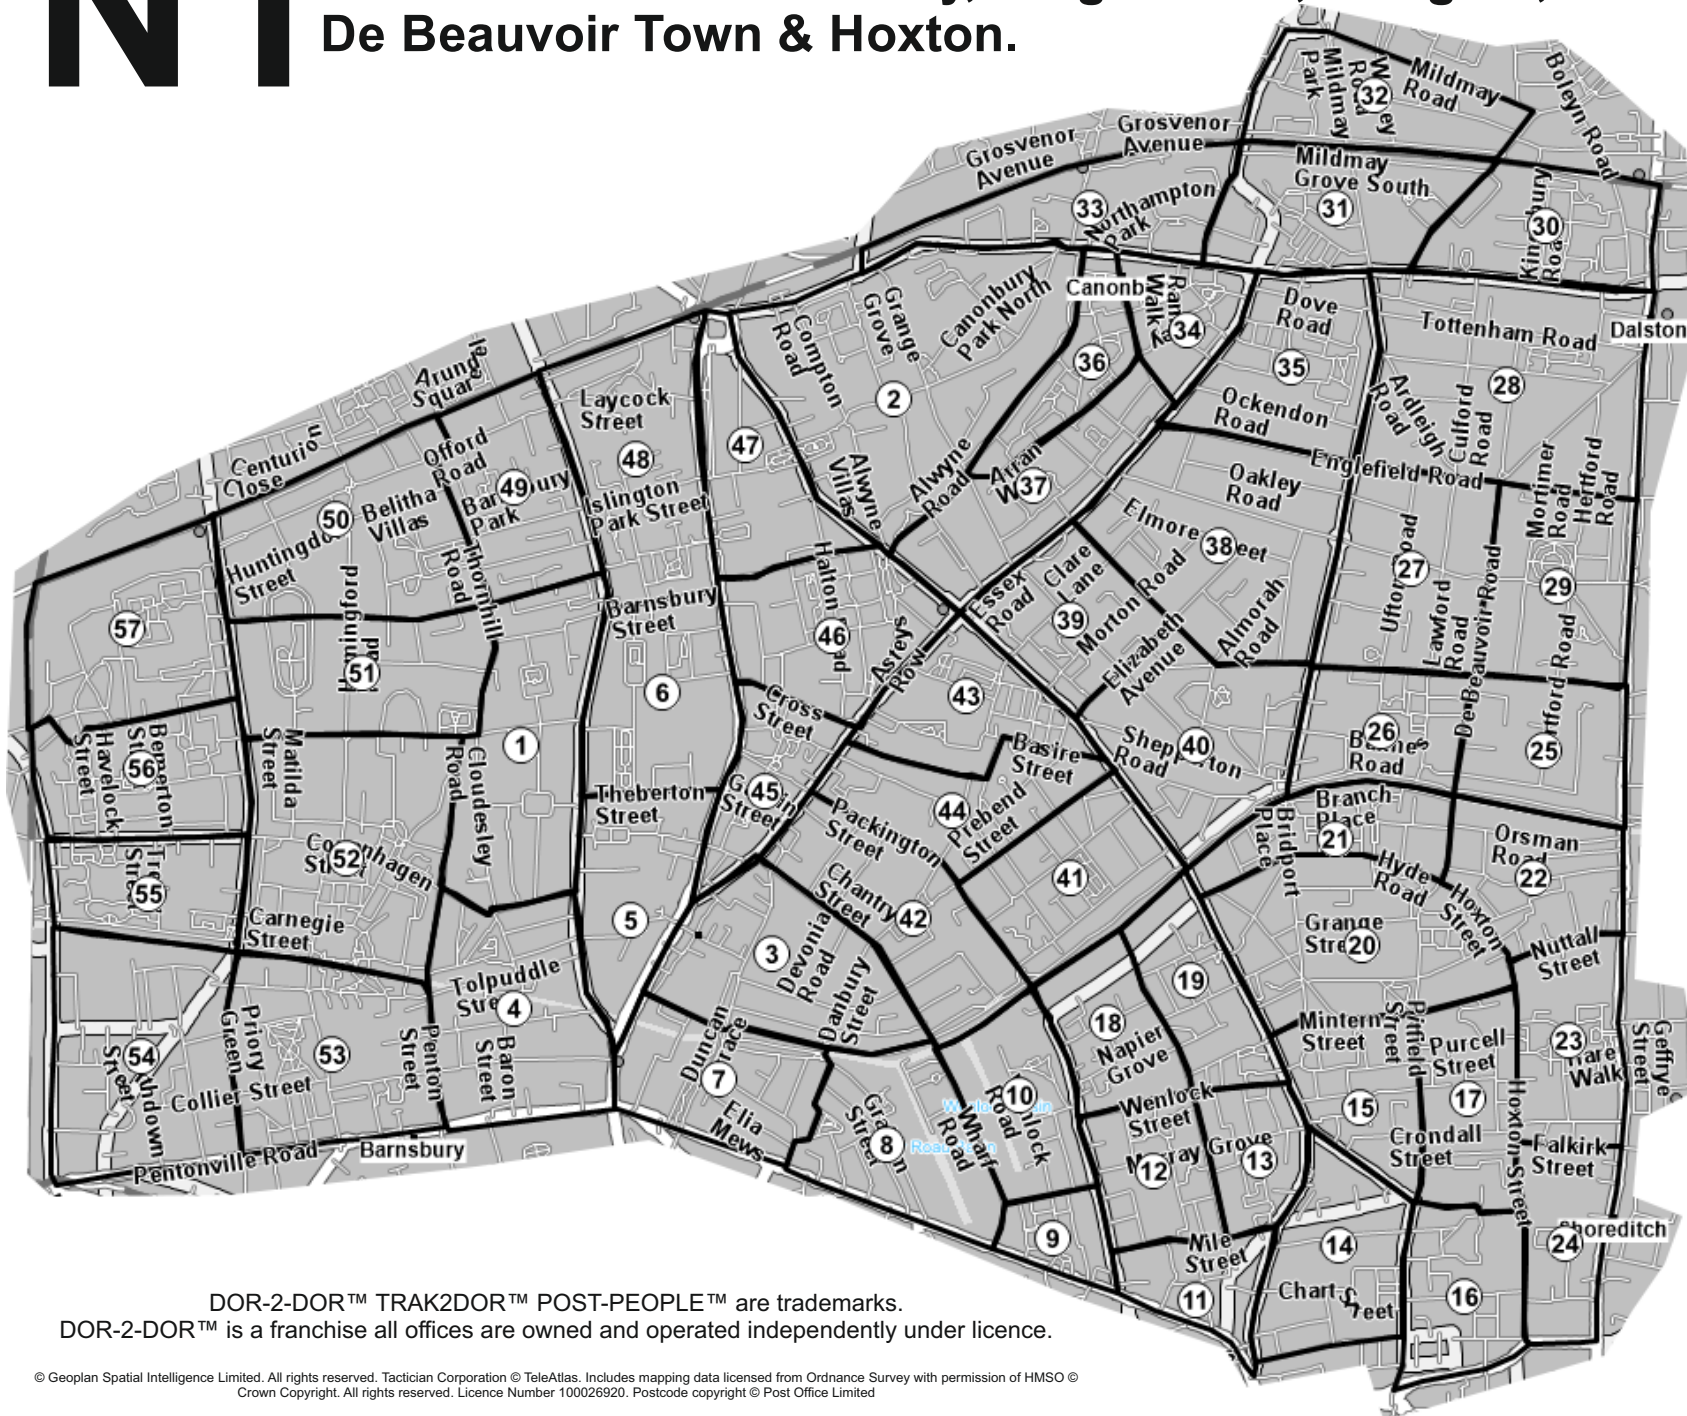

N1

Inc: LONDON - Canonbury, Kings Cross, Islington, Pentonville, De Beauvoir Town & Hoxton.

Area	QTY	Area	QTY
1	1000	30	900
2	950	31	750
3	1000	32	700
4	900	33	500
5	650	34	300
6	1500	35	1000
7	550	36	600
8	1500	37	1000
9	200	38	1500
10	1450	39	600
11	800	40	850
12	900	41	700
13	650	42	1000
14	1650	43	950
15	650	44	800
16	750	45	600
17	900	46	750
18	650	47	600
19	750	48	1050
20	400	49	1000
21	1200	50	900
22	950	51	550
23	800	52	1050
24	550	53	1250
25	1200	54	1350
26	900	55	450
27	500	56	1050
28	1,200	57	1200
29	700	Total	49,750

DOR-2-DOR™ TRAK2DOR™ POST-PEOPLE™ are trademarks.
 DOR-2-DOR™ is a franchise all offices are owned and operated independently under licence.