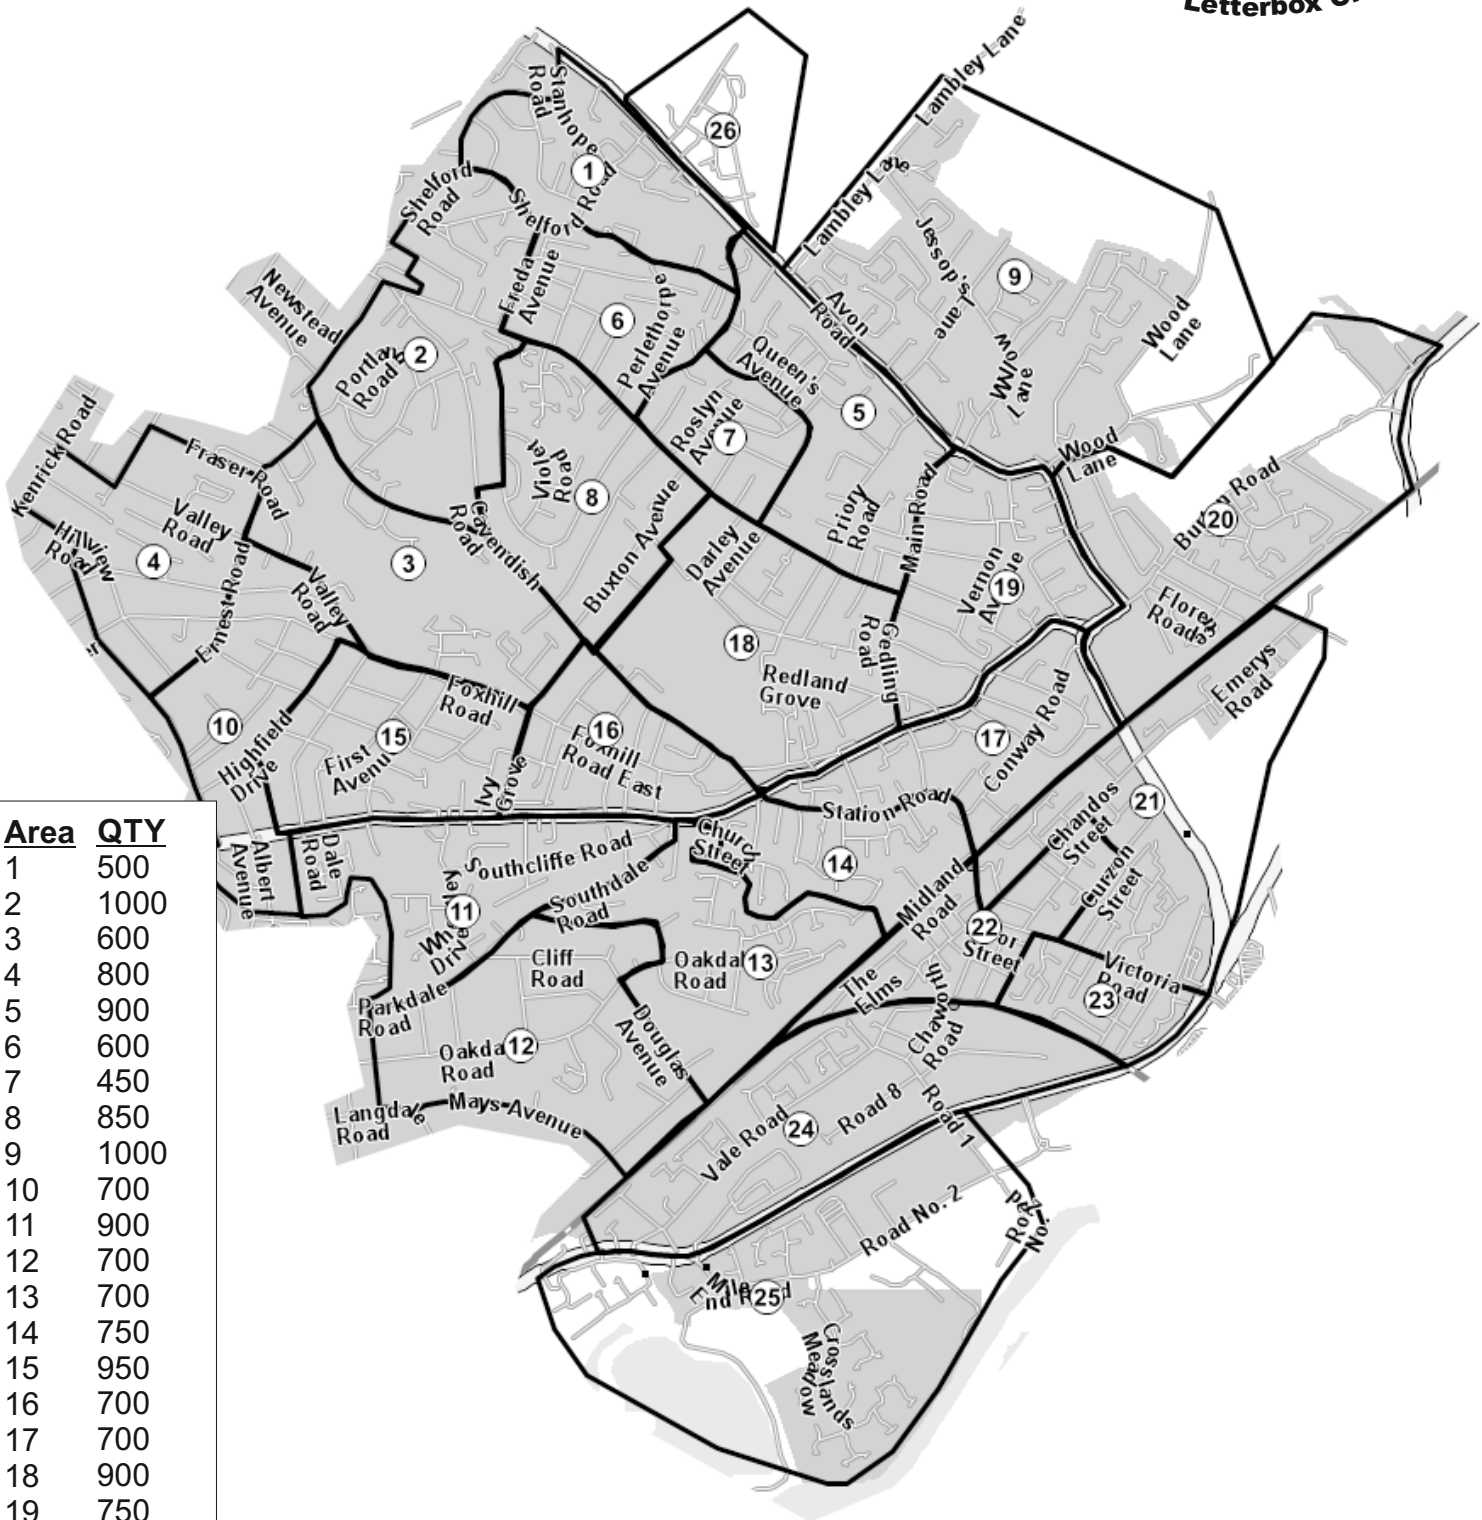

NG4

Inc: NOTTINGHAM

Area	QTY
1	500
2	1000
3	600
4	800
5	900
6	600
7	450
8	850
9	1000
10	700
11	900
12	700
13	700
14	750
15	950
16	700
17	700
18	900
19	750
20	700
21	950
22	950
23	650
24	900
25	700
26	200
Total	19,500

DOR-2-DOR™ DOR-DROPZ™ POST-PEOPLE™ are trademarks.
 DOR-2-DOR™ is a franchise all offices are owned and operated independently under licence.