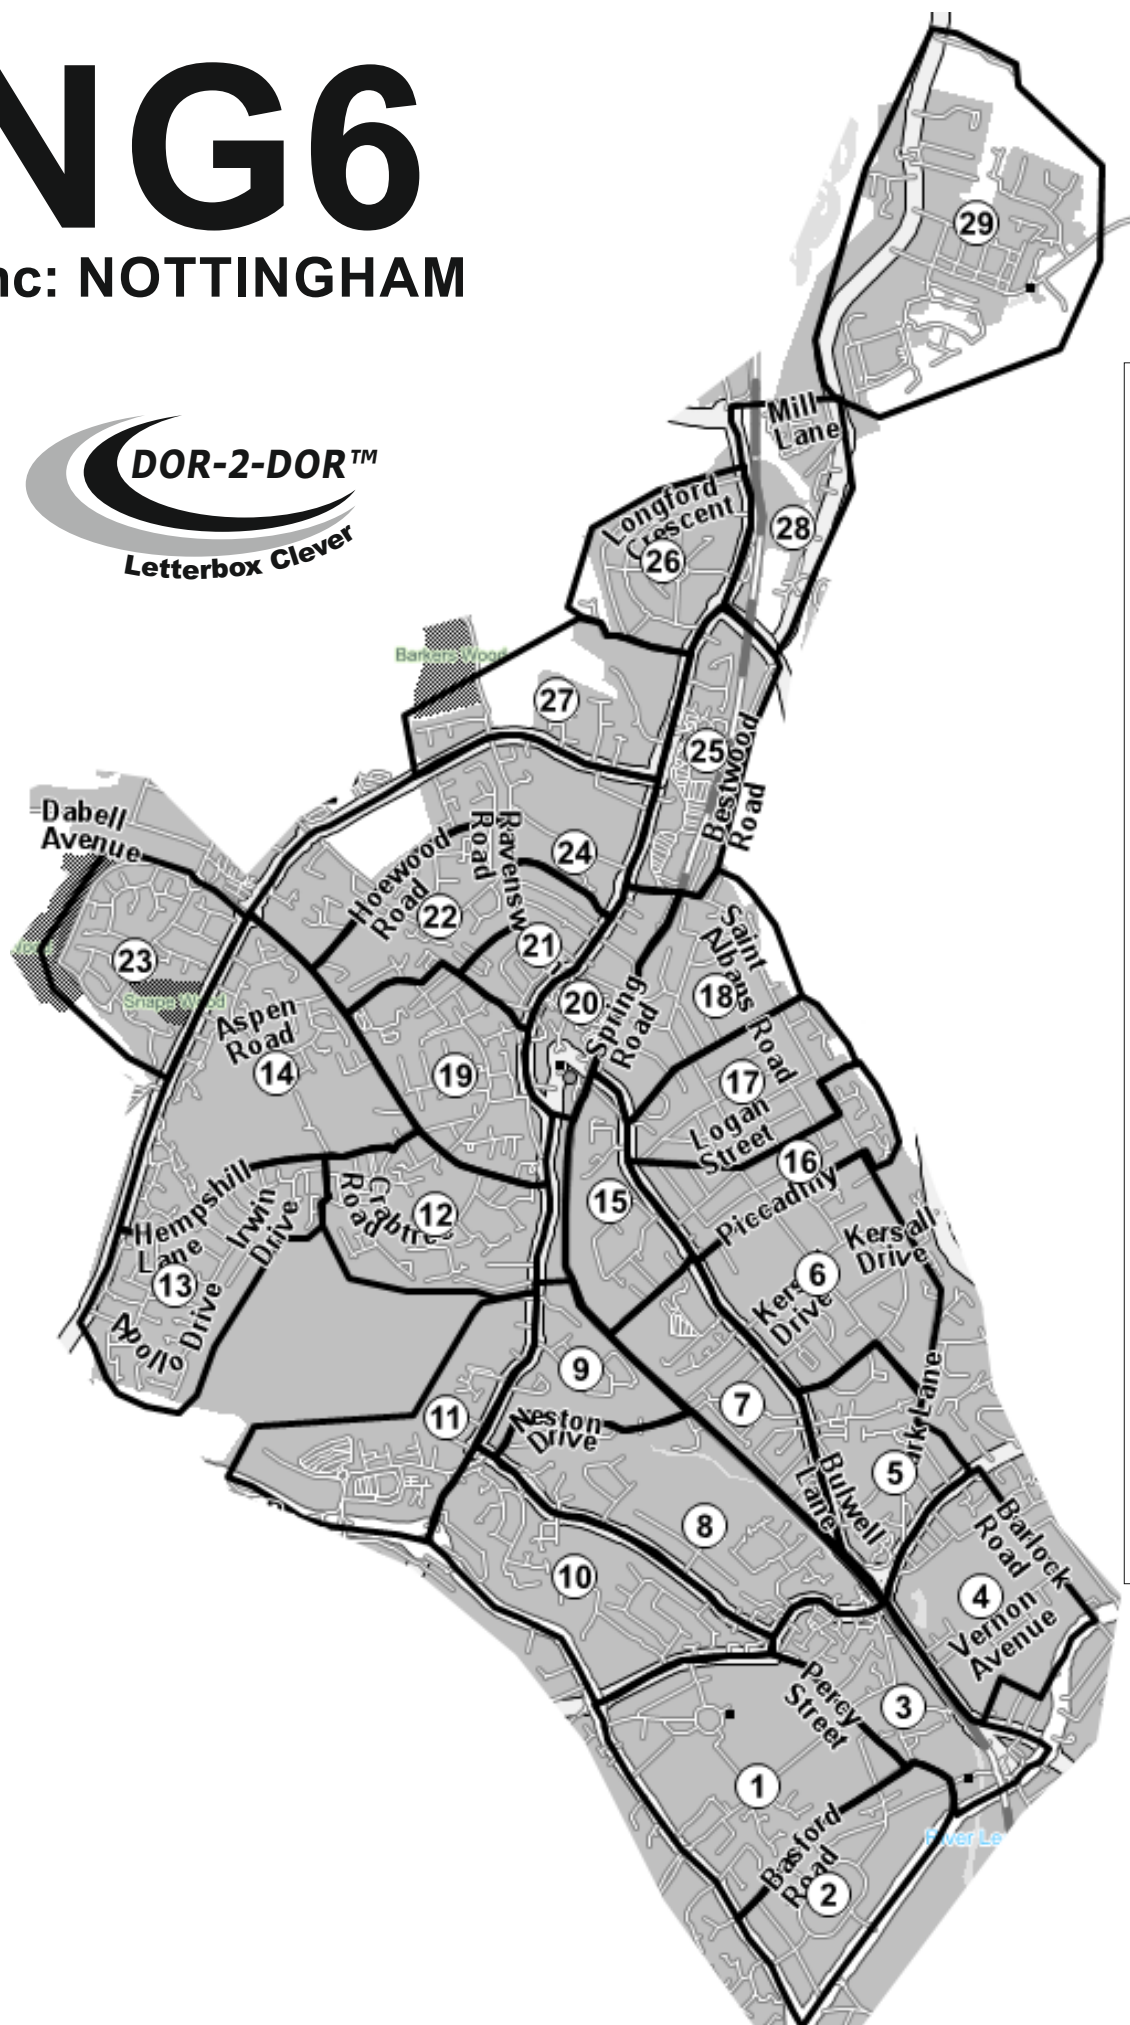

# NG6

Inc: NOTTINGHAM

Area	QTY
1	750
2	700
3	550
4	650
5	800
6	850
7	650
8	700
9	500
10	600
11	250
12	800
13	900
14	850
15	550
16	700
17	950
18	700
19	800
20	300
21	600
22	750
23	750
24	550
25	200
26	800
27	450
28	250
29	900
<b>Total</b>	<b>18,800</b>

DOR-2-DOR™ DOR-DROPZ™ POST-PEOPLE™ are trademarks.  
 DOR-2-DOR™ is a franchise all offices are owned and operated independently under licence.