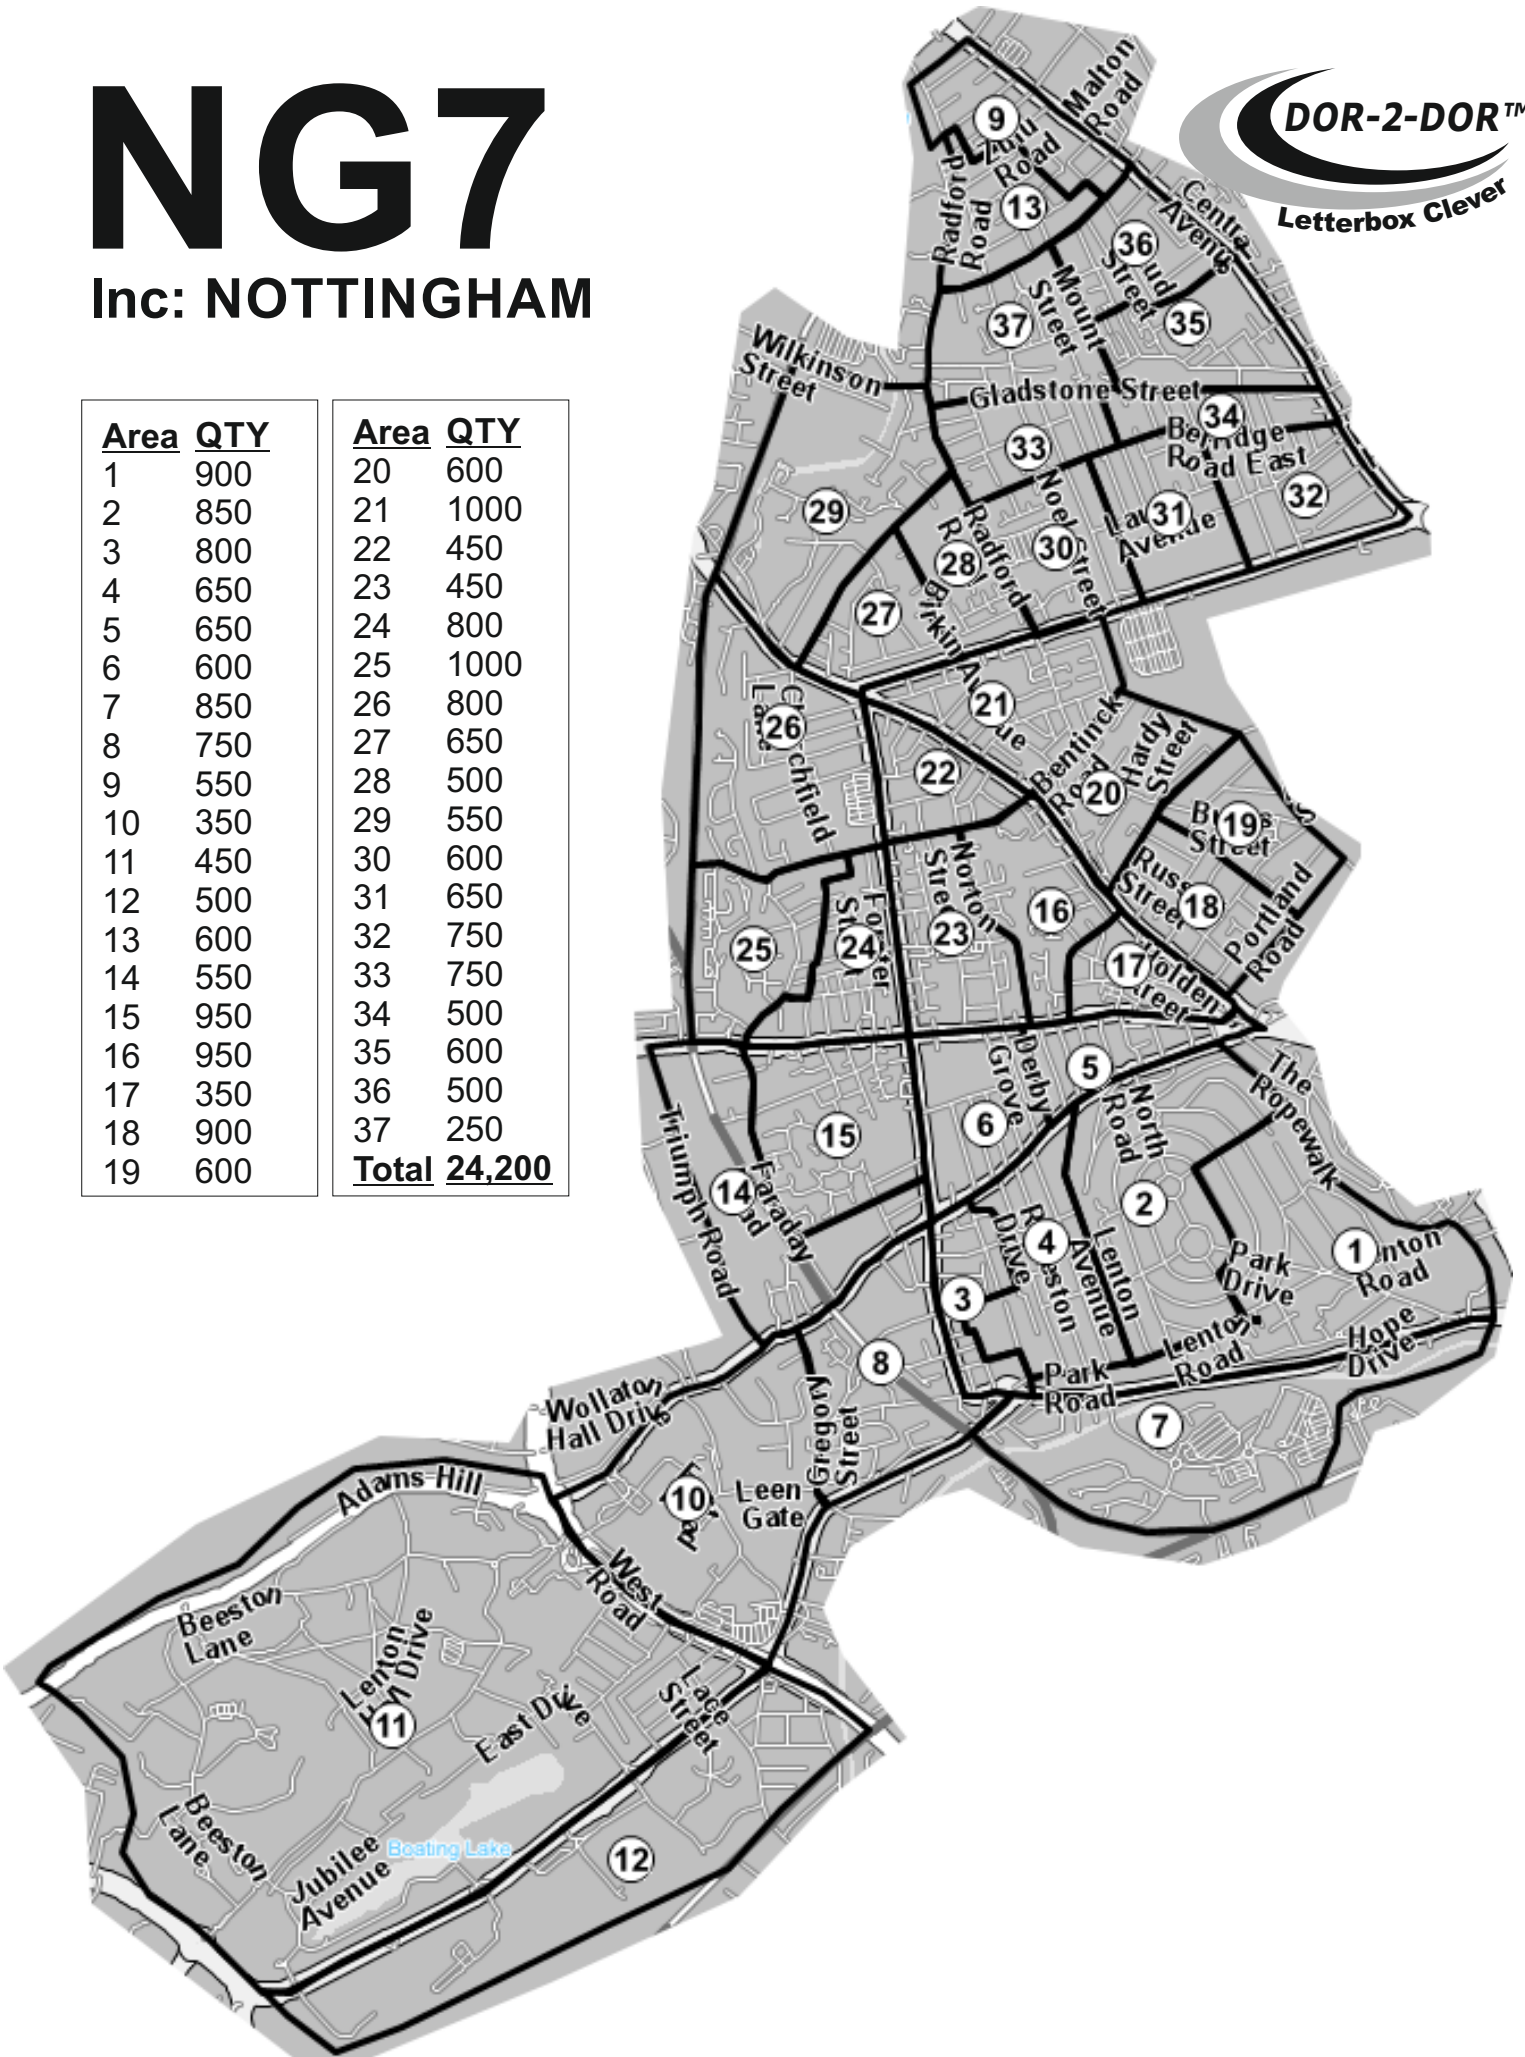

NG7

Inc: NOTTINGHAM

Area	QTY	Area	QTY
1	900	20	600
2	850	21	1000
3	800	22	450
4	650	23	450
5	650	24	800
6	600	25	1000
7	850	26	800
8	750	27	650
9	550	28	500
10	350	29	550
11	450	30	600
12	500	31	650
13	600	32	750
14	550	33	750
15	950	34	500
16	950	35	600
17	350	36	500
18	900	37	250
19	600	Total	24,200

DOR-2-DOR™ DOR-DROPZ™ POST-PEOPLE™ are trademarks.
 DOR-2-DOR™ is a franchise all offices are owned and operated independently under licence.