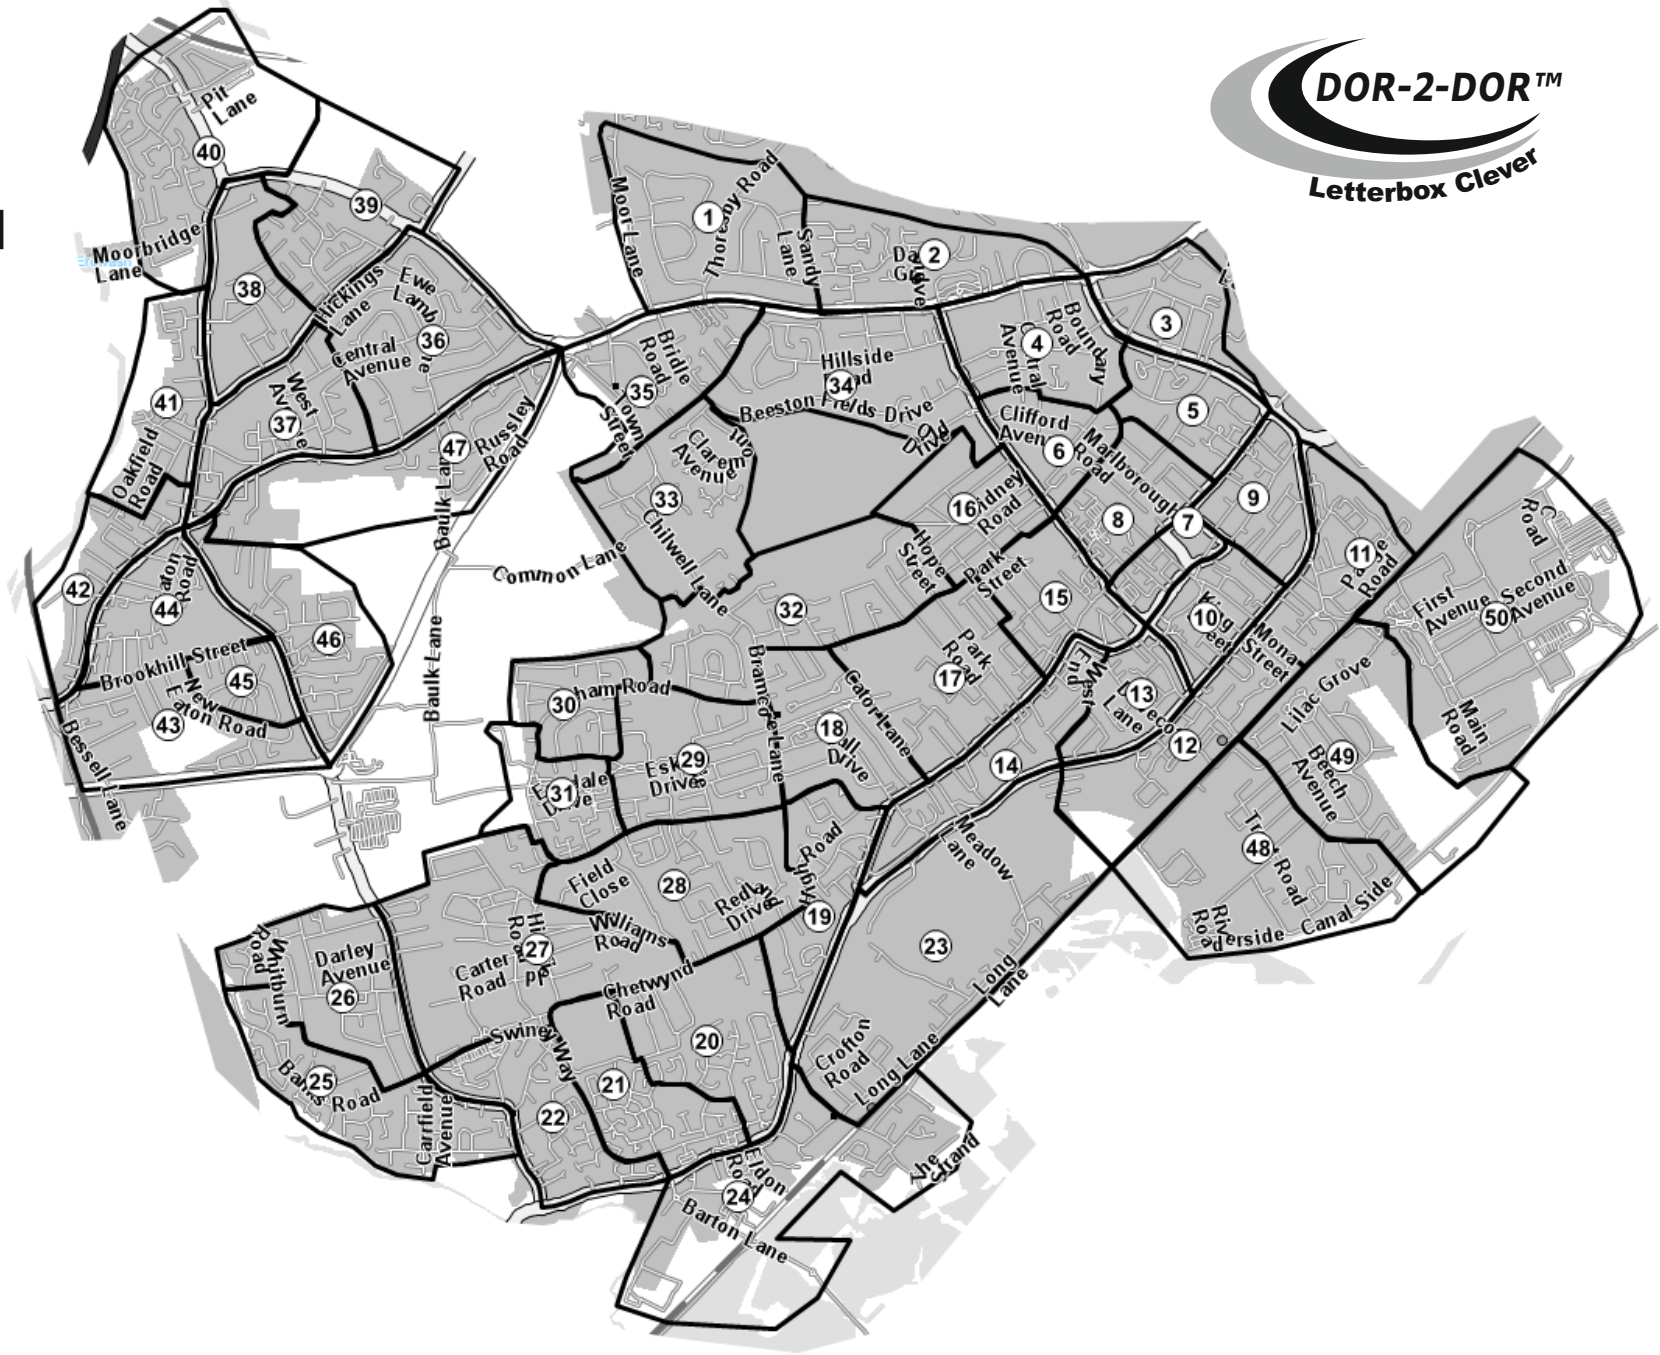

# NG9

Inc: NOTTINGHAM

Area	QTY	Area	QTY
1	800	27	500
2	750	28	850
3	700	29	700
4	850	30	550
5	700	31	550
6	450	32	1000
7	750	33	300
8	600	34	500
9	650	35	450
10	650	36	1000
11	700	37	750
12	850	38	600
13	600	39	900
14	500	40	900
15	650	41	700
16	650	42	700
17	800	43	550
18	750	44	800
19	650	45	400
20	750	46	750
21	500	47	650
22	650	48	1000
23	800	49	1000
24	350	50	50
25	1000	<b>Total</b>	<b>34,100</b>
26	850		

DOR-2-DOR™ DOR-DROPZ™ POST-PEOPLE™ are trademarks.  
 DOR-2-DOR™ is a franchise all offices are owned and operated independently under licence.