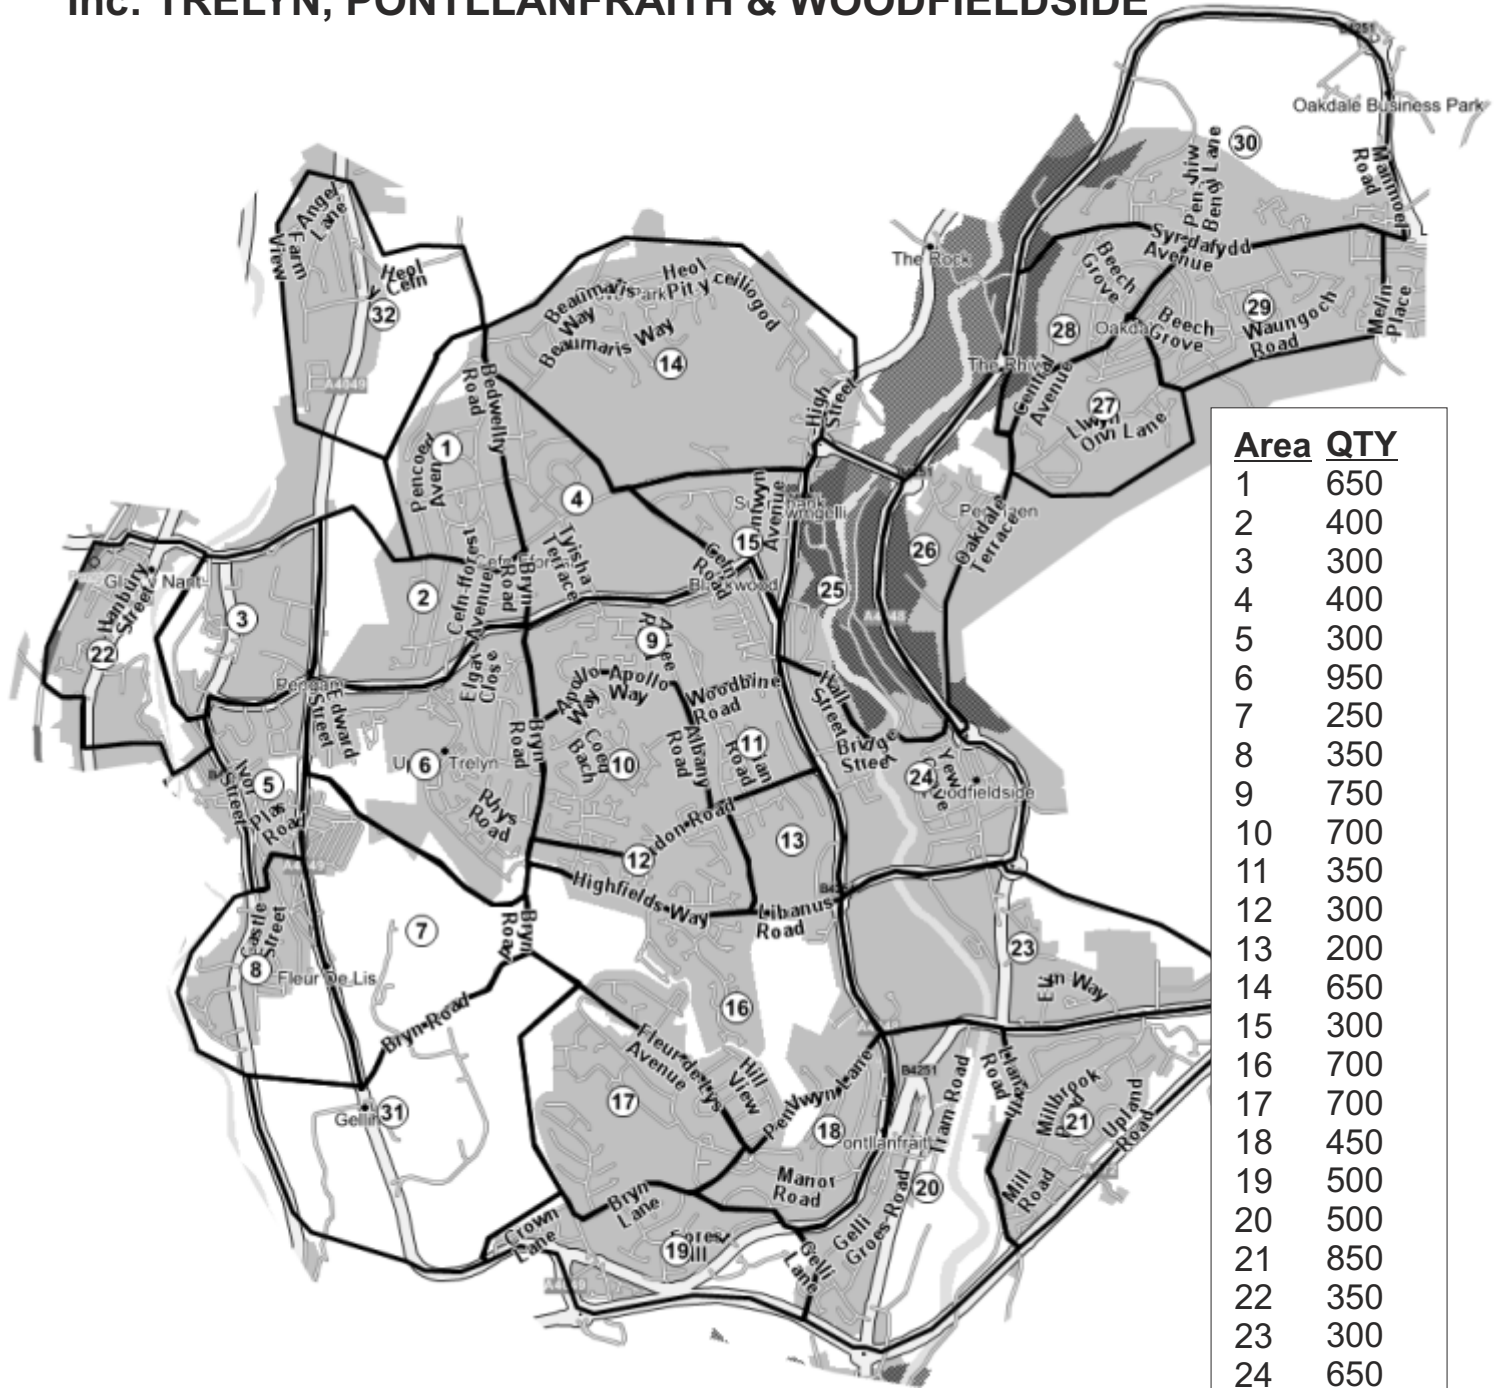

NP12

Inc: TRELYN, PONTLLANFRAITH & WOODFIELD SIDE

Area	QTY
1	650
2	400
3	300
4	400
5	300
6	950
7	250
8	350
9	750
10	700
11	350
12	300
13	200
14	650
15	300
16	700
17	700
18	450
19	500
20	500
21	850
22	350
23	300
24	650
25	200
26	150
27	450
28	400
29	550
30	350
31	50
32	300
Total	14,300

DOR-2-DOR™ DOR-DROPZ™ POST-PEOPLE™ are trademarks.
 DOR-2-DOR™ is a franchise all offices are owned and operated independently under licence.